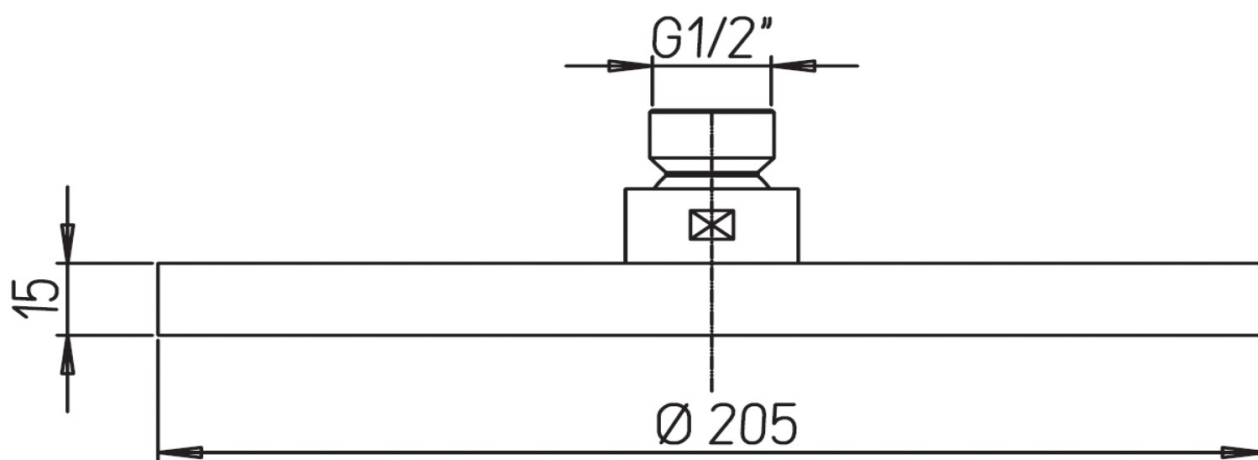

# TECHNICAL SCHEDULE

Paini Showerhead ABS round 200mm

Code: 50CR759R200

*Inspirational + European + Bathroomware*

t 09 444 5656

e info@metrix.co.nz

www.metrix.co.nz