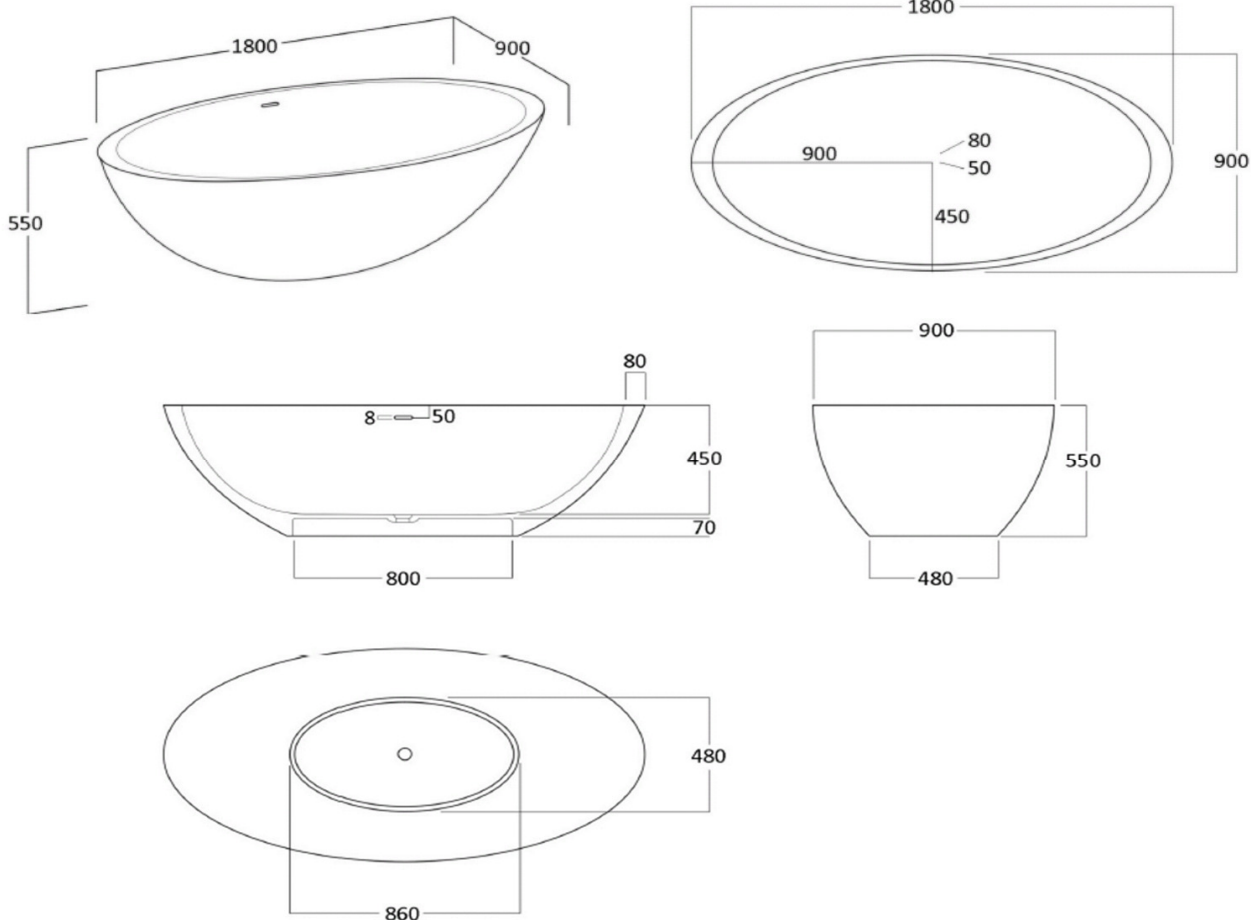

TECHNICAL SCHEDULE

Marblo Mojo Oval Bath 1800 x 800 x 550mm

Code: MJOB1800

Inspirational + European + Bathroomware

t 09 444 5656

e info@metrix.co.nz

www.metrix.co.nz