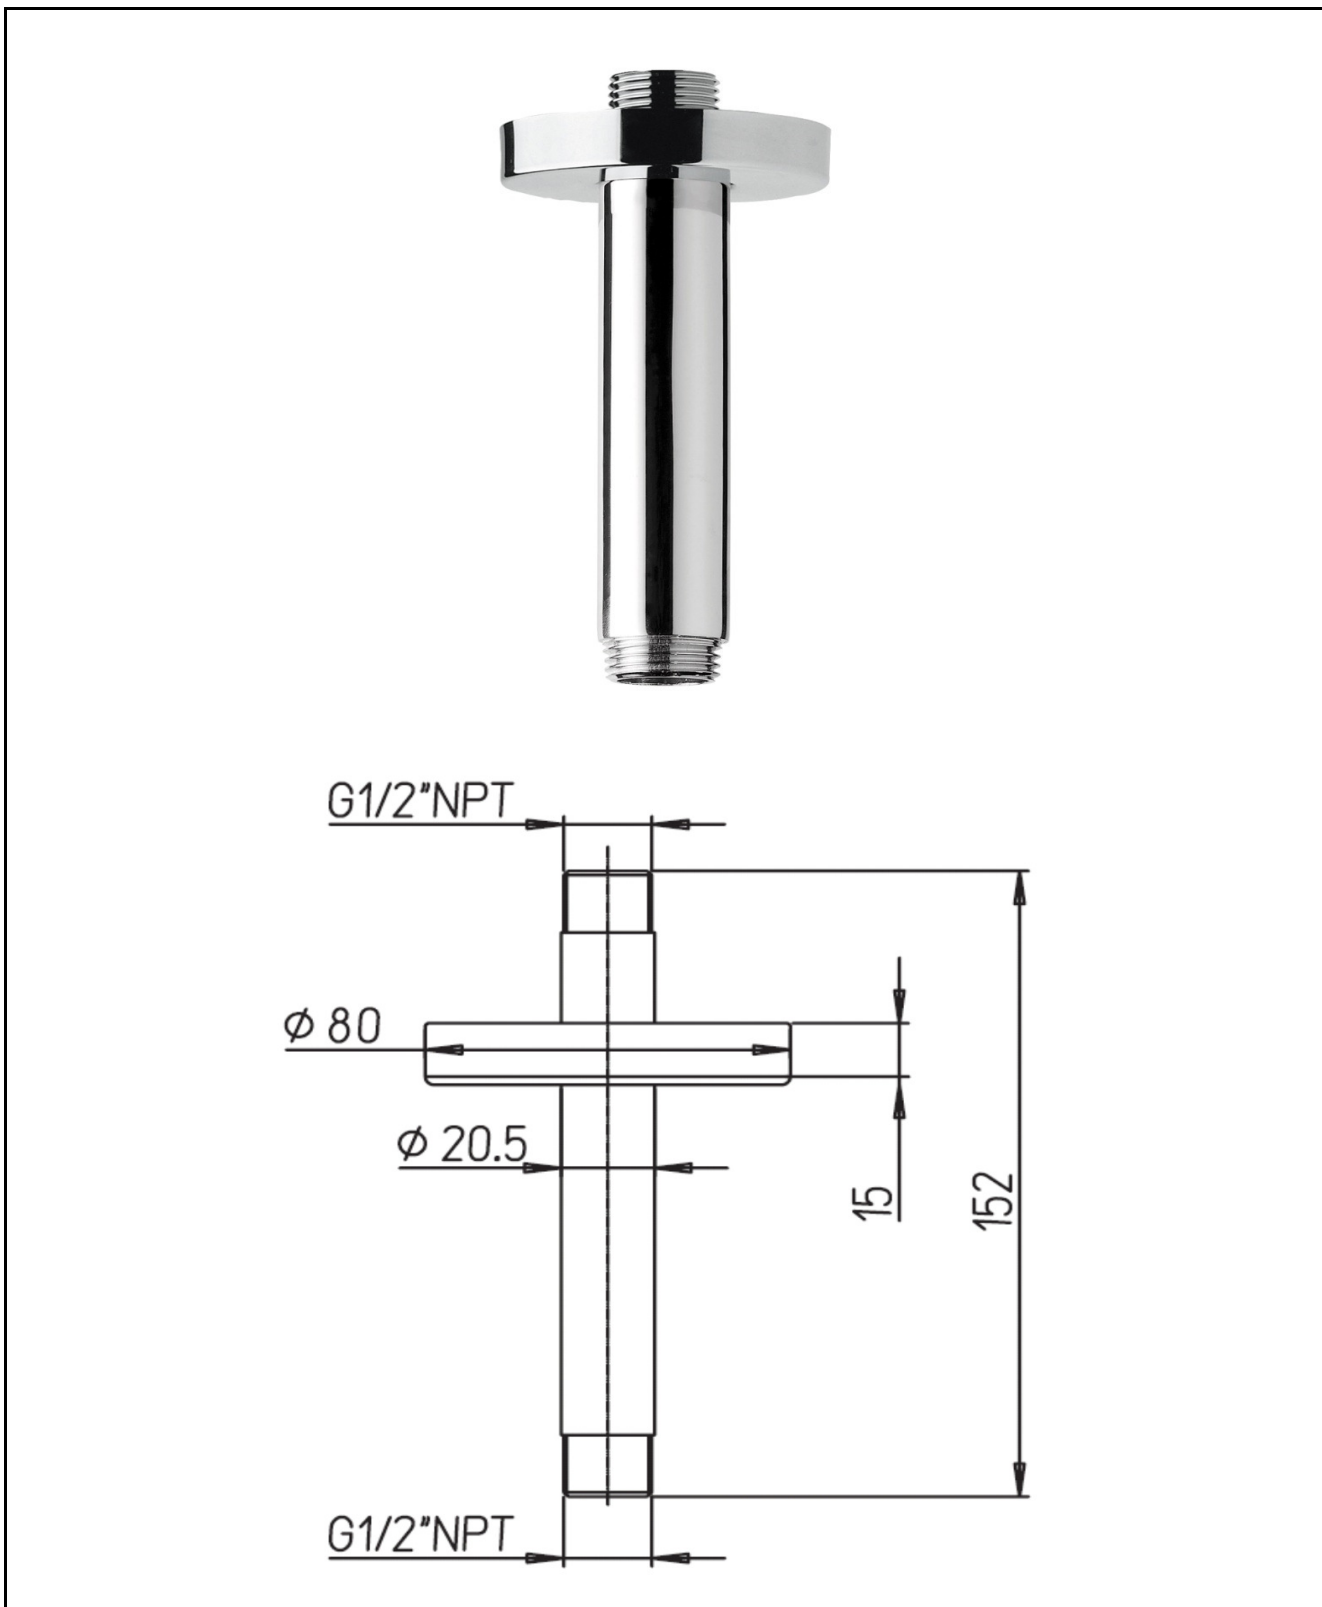

# TECHNICAL SCHEDULE

Paini Ceiling mounted arm 200mm

Code: 50CR744

*Inspirational + European + Bathroomware*

t 09 444 5656

e info@metrix.co.nz

www.metrix.co.nz