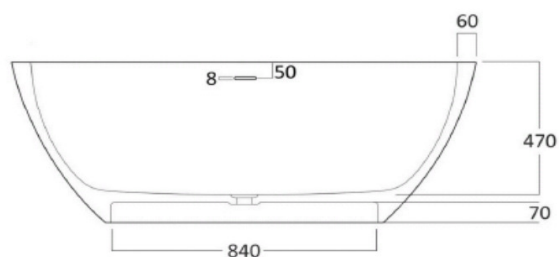

TECHNICAL SCHEDULE

Marblo Mojo Oval Bath 1500 x 750 x 570mm

Code: MJOB1500

Inspirational + European + Bathroomware

t 09 444 5656

e info@metrix.co.nz

www.metrix.co.nz