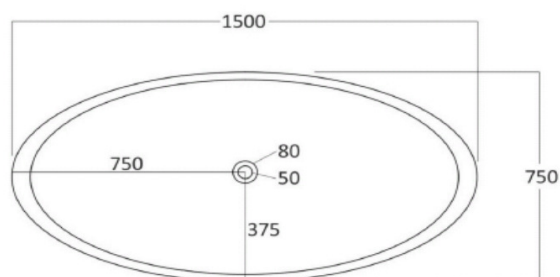

TECHNICAL SCHEDULE

Marblo Mojo Oval Bath 1500 x 750 x 570mm

Code: MJOB1500

Inspirational + European + Bathroomware

t 09 444 5656

e info@metrix.co.nz

www.metrix.co.nz