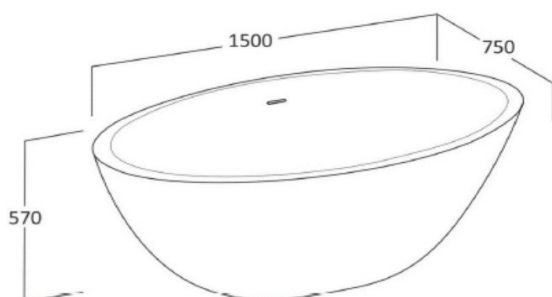

TECHNICAL SCHEDULE

Marblo Mojo Oval Bath 1500 x 750 x 570mm

Code: MJOB1500

Inspirational + European + Bathroomware

t 09 444 5656

e info@metrix.co.nz

www.metrix.co.nz