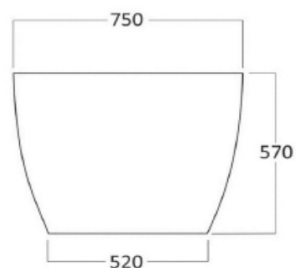

TECHNICAL SCHEDULE

Marblo Mojo Oval Bath 1500 x 750 x 570mm

Code: MJOB1500

Inspirational + European + Bathroomware

t 09 444 5656

e info@metrix.co.nz

www.metrix.co.nz