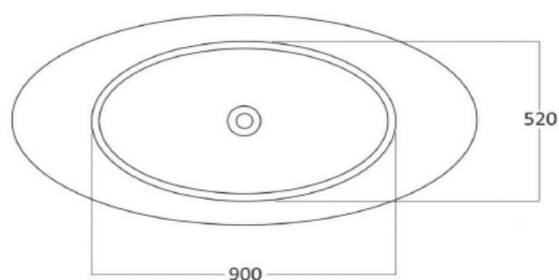

TECHNICAL SCHEDULE

Marblo Mojo Oval Bath 1500 x 750 x 570mm

Code: MJOB1500

Inspirational + European + Bathroomware

t 09 444 5656

e info@metrix.co.nz

www.metrix.co.nz