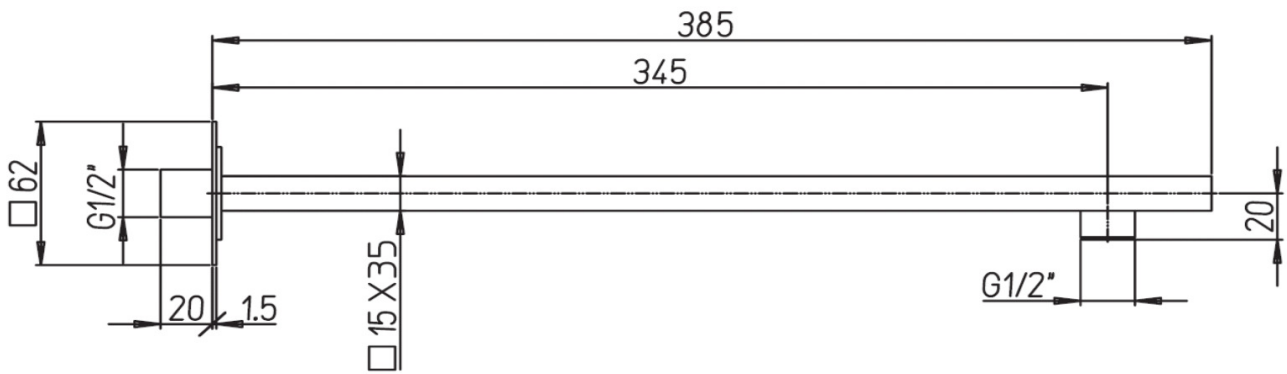

# TECHNICAL SCHEDULE

Paini Wall mounted square arm 300mm

Code: 50CR745SQ

*Inspirational + European + Bathroomware*

t 09 444 5656

e info@metrix.co.nz

www.metrix.co.nz