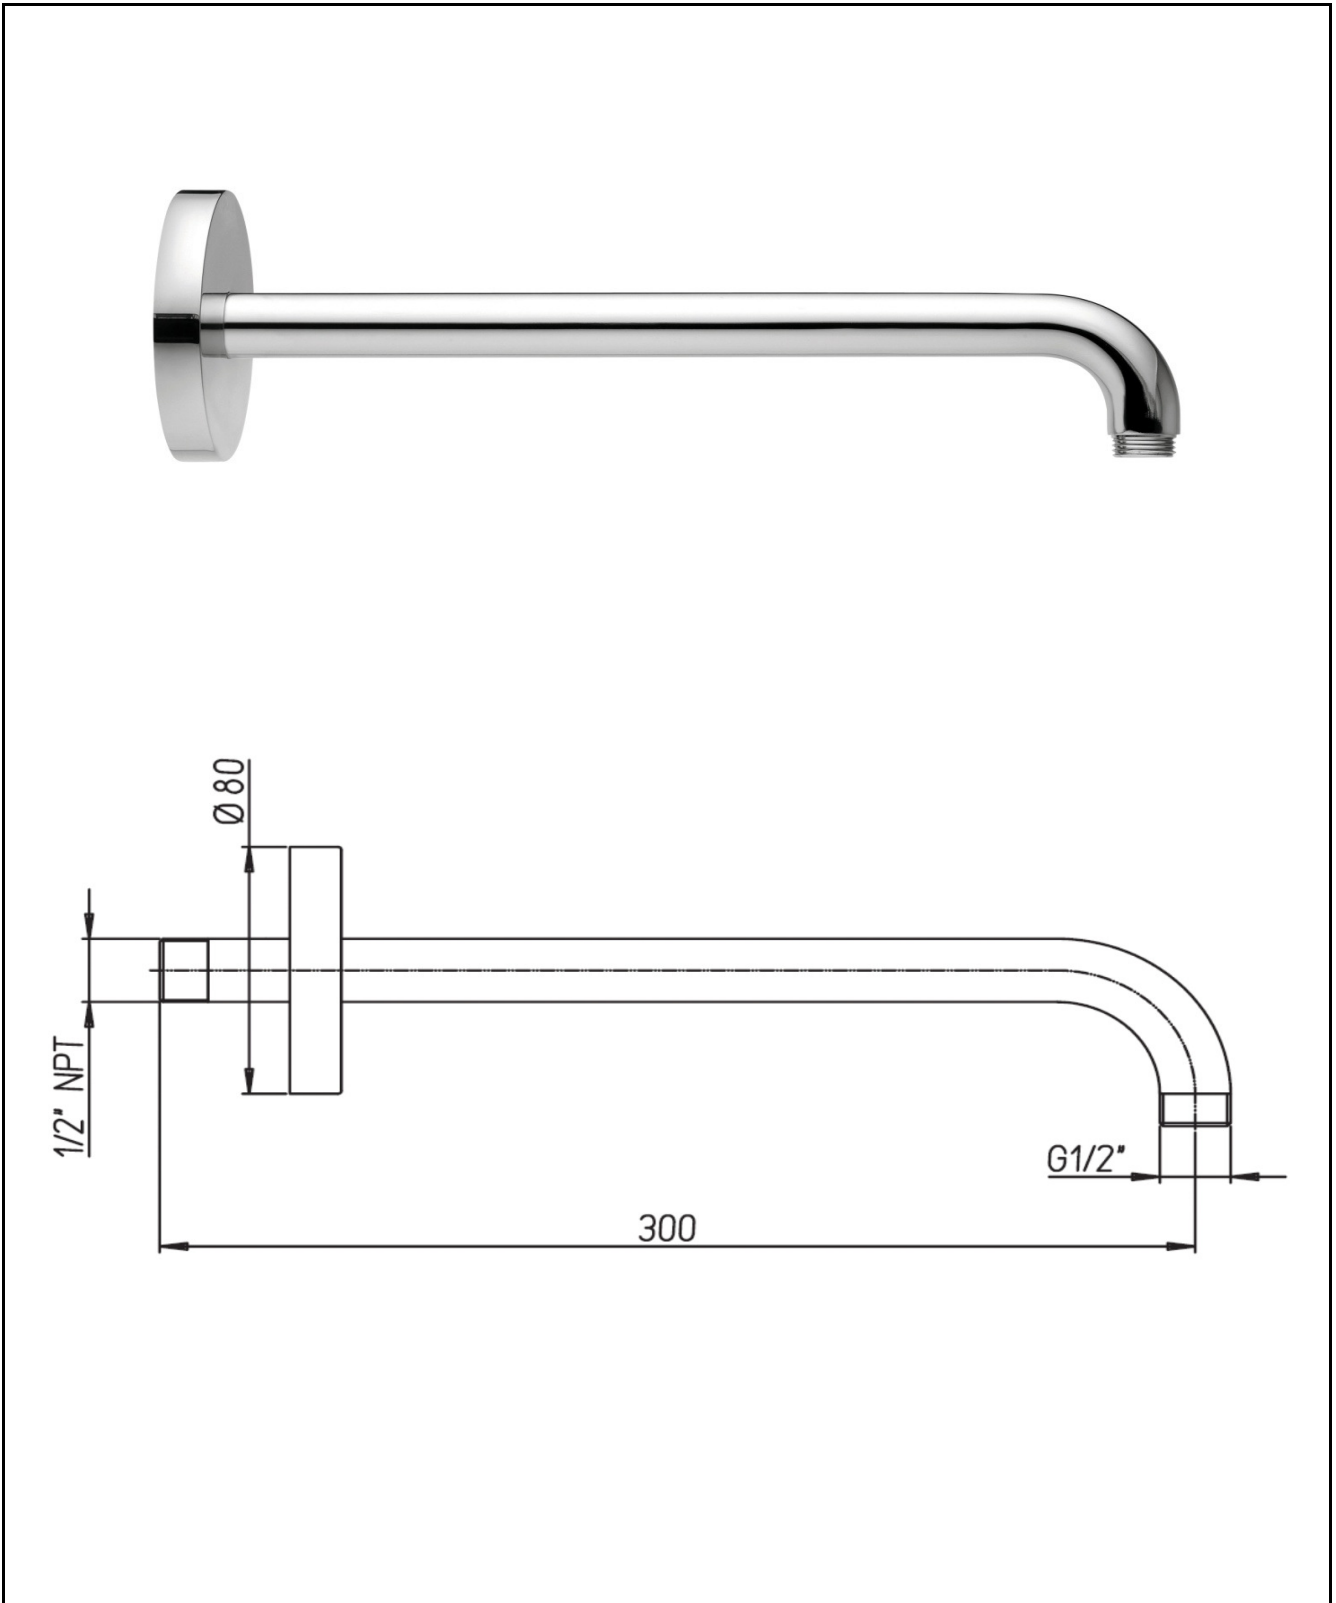

TECHNICAL SCHEDULE

Paini Wall mounted round arm 300mm

Code: 50CR745R

Inspirational + European + Bathroomware

t 09 444 5656

e info@metrix.co.nz

www.metrix.co.nz