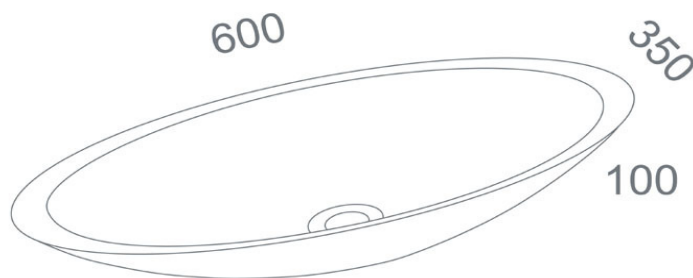

TECHNICAL SCHEDULE

Marblo Mojo oval basin

Code: MJO600

Inspirational + European + Bathroomware

t 09 444 5656

e info@metrix.co.nz

www.metrix.co.nz