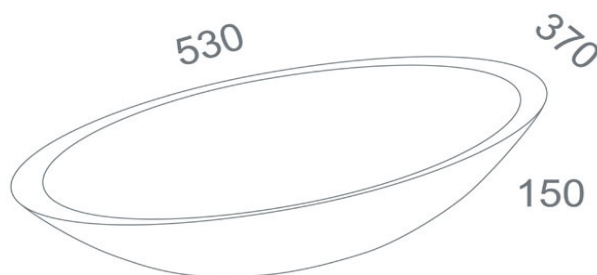

TECHNICAL SCHEDULE

Marblo Mojo oval basin

Code: MJO530

Inspirational + European + Bathroomware

t 09 444 5656

e info@metrix.co.nz

www.metrix.co.nz