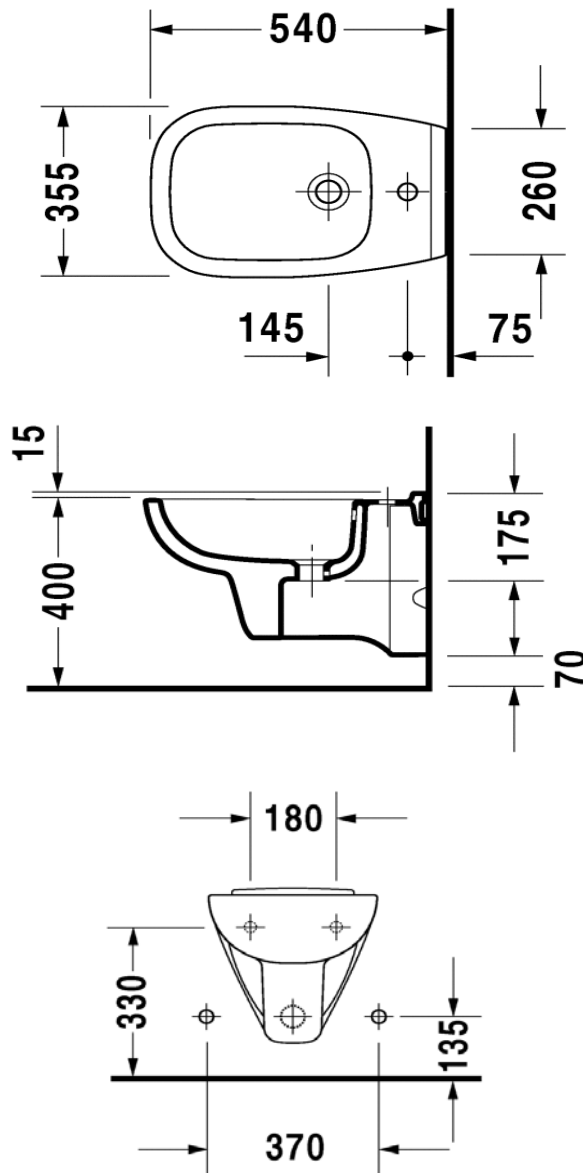

Duravit D Code Bidet Wall Mounted

Code: 2236.15

*Inspirational + European + Bathroomware*