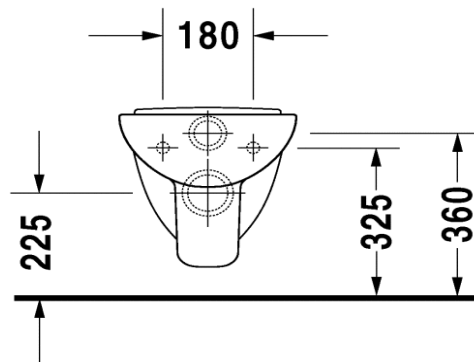

Duravit D Code Compact Toilet Pan Wall Mount

Code: 2211.09

*Inspirational + European + Bathroomware*