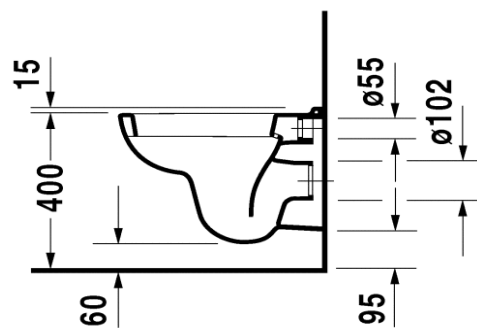

Duravit D Code Compact Toilet Pan Wall Mount

Code: 2211.09

*Inspirational + European + Bathroomware*