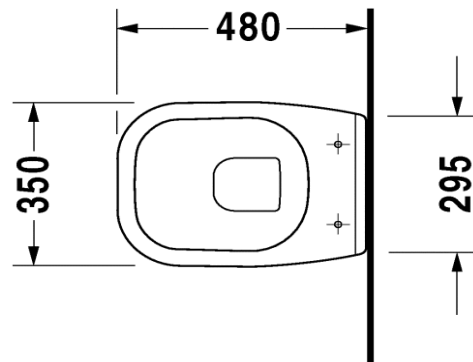

Duravit D Code Compact Toilet Pan Wall Mount

Code: 2211.09

*Inspirational + European + Bathroomware*