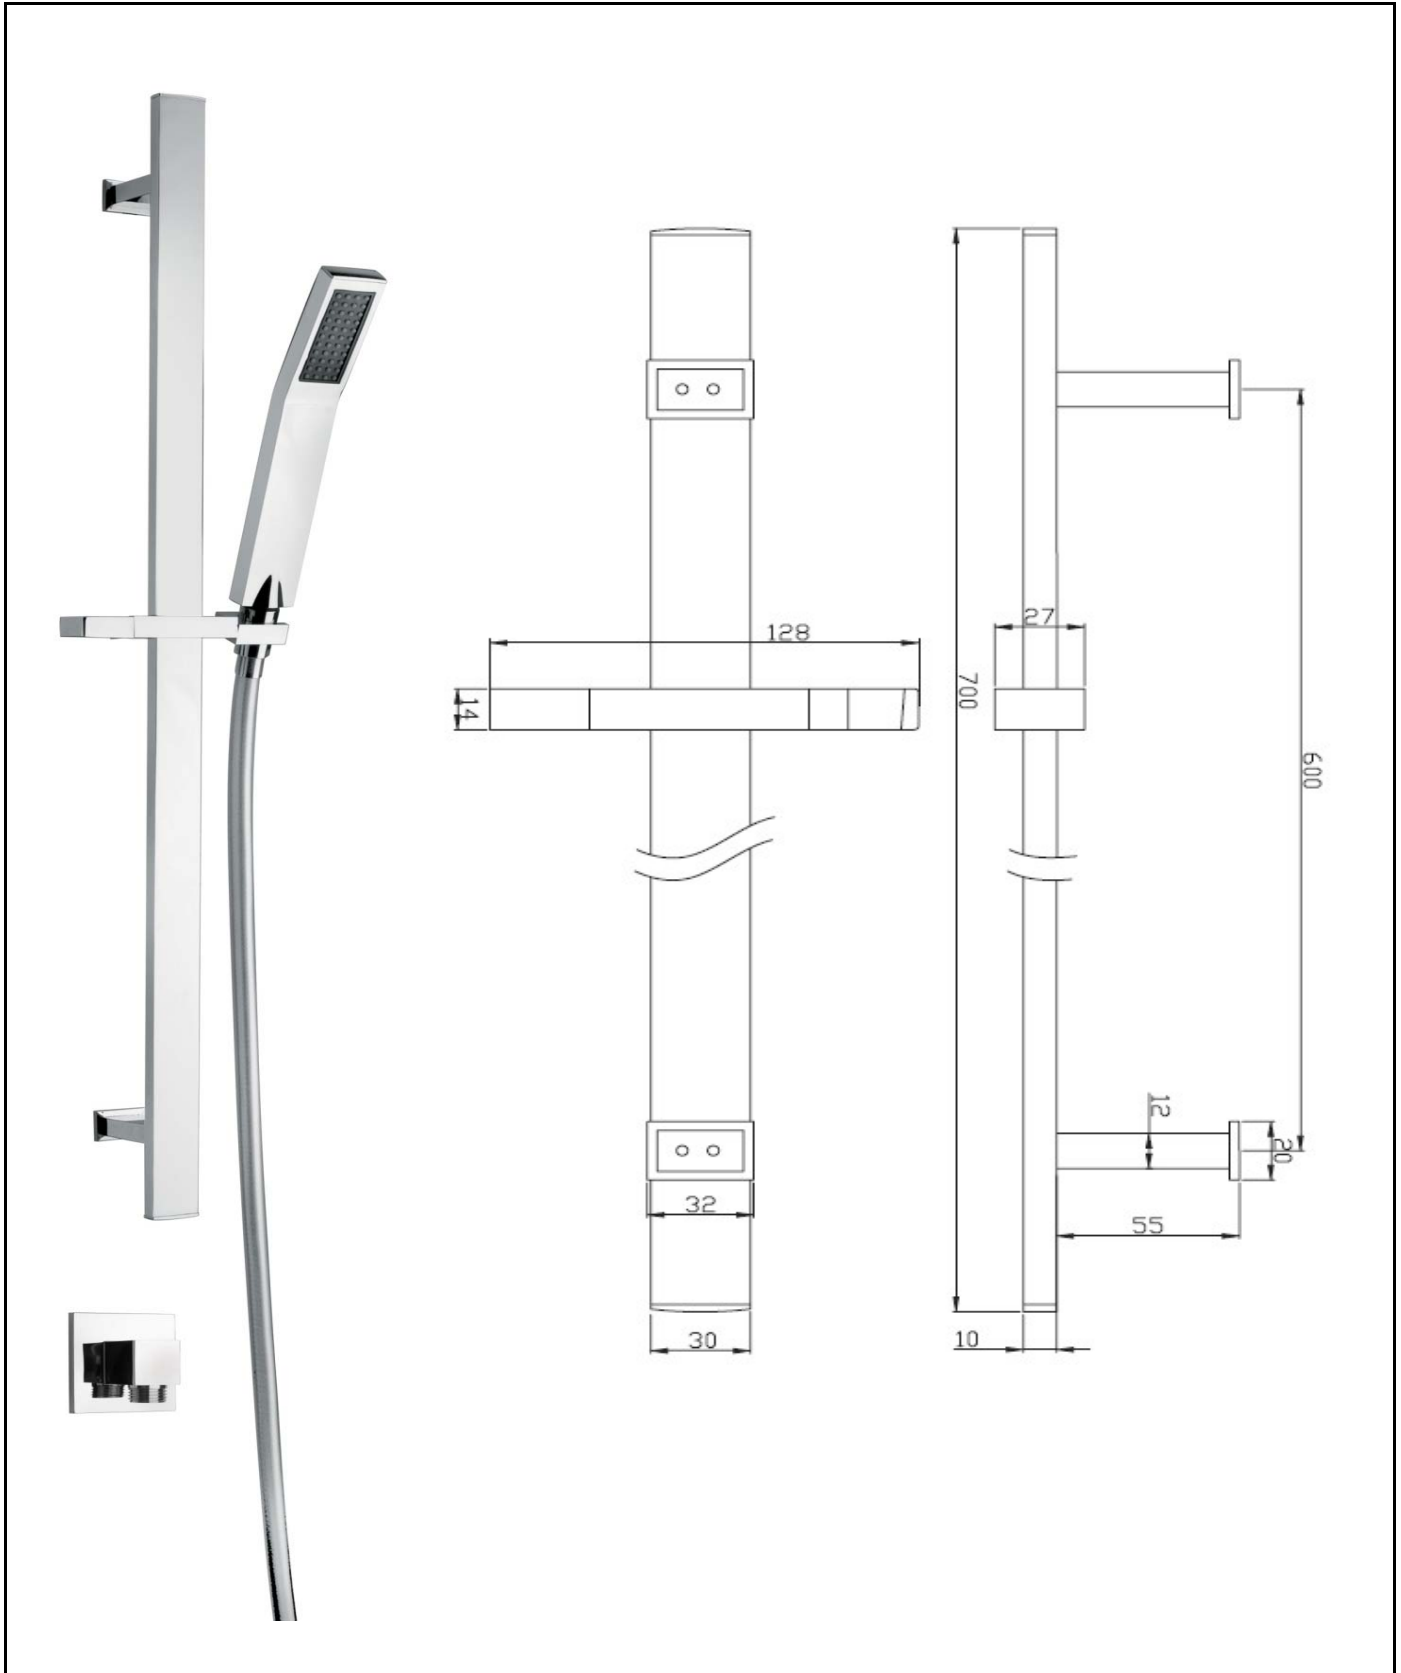

Paini Slide Shower

Code: P5

*Inspirational + European + Bathroomware*