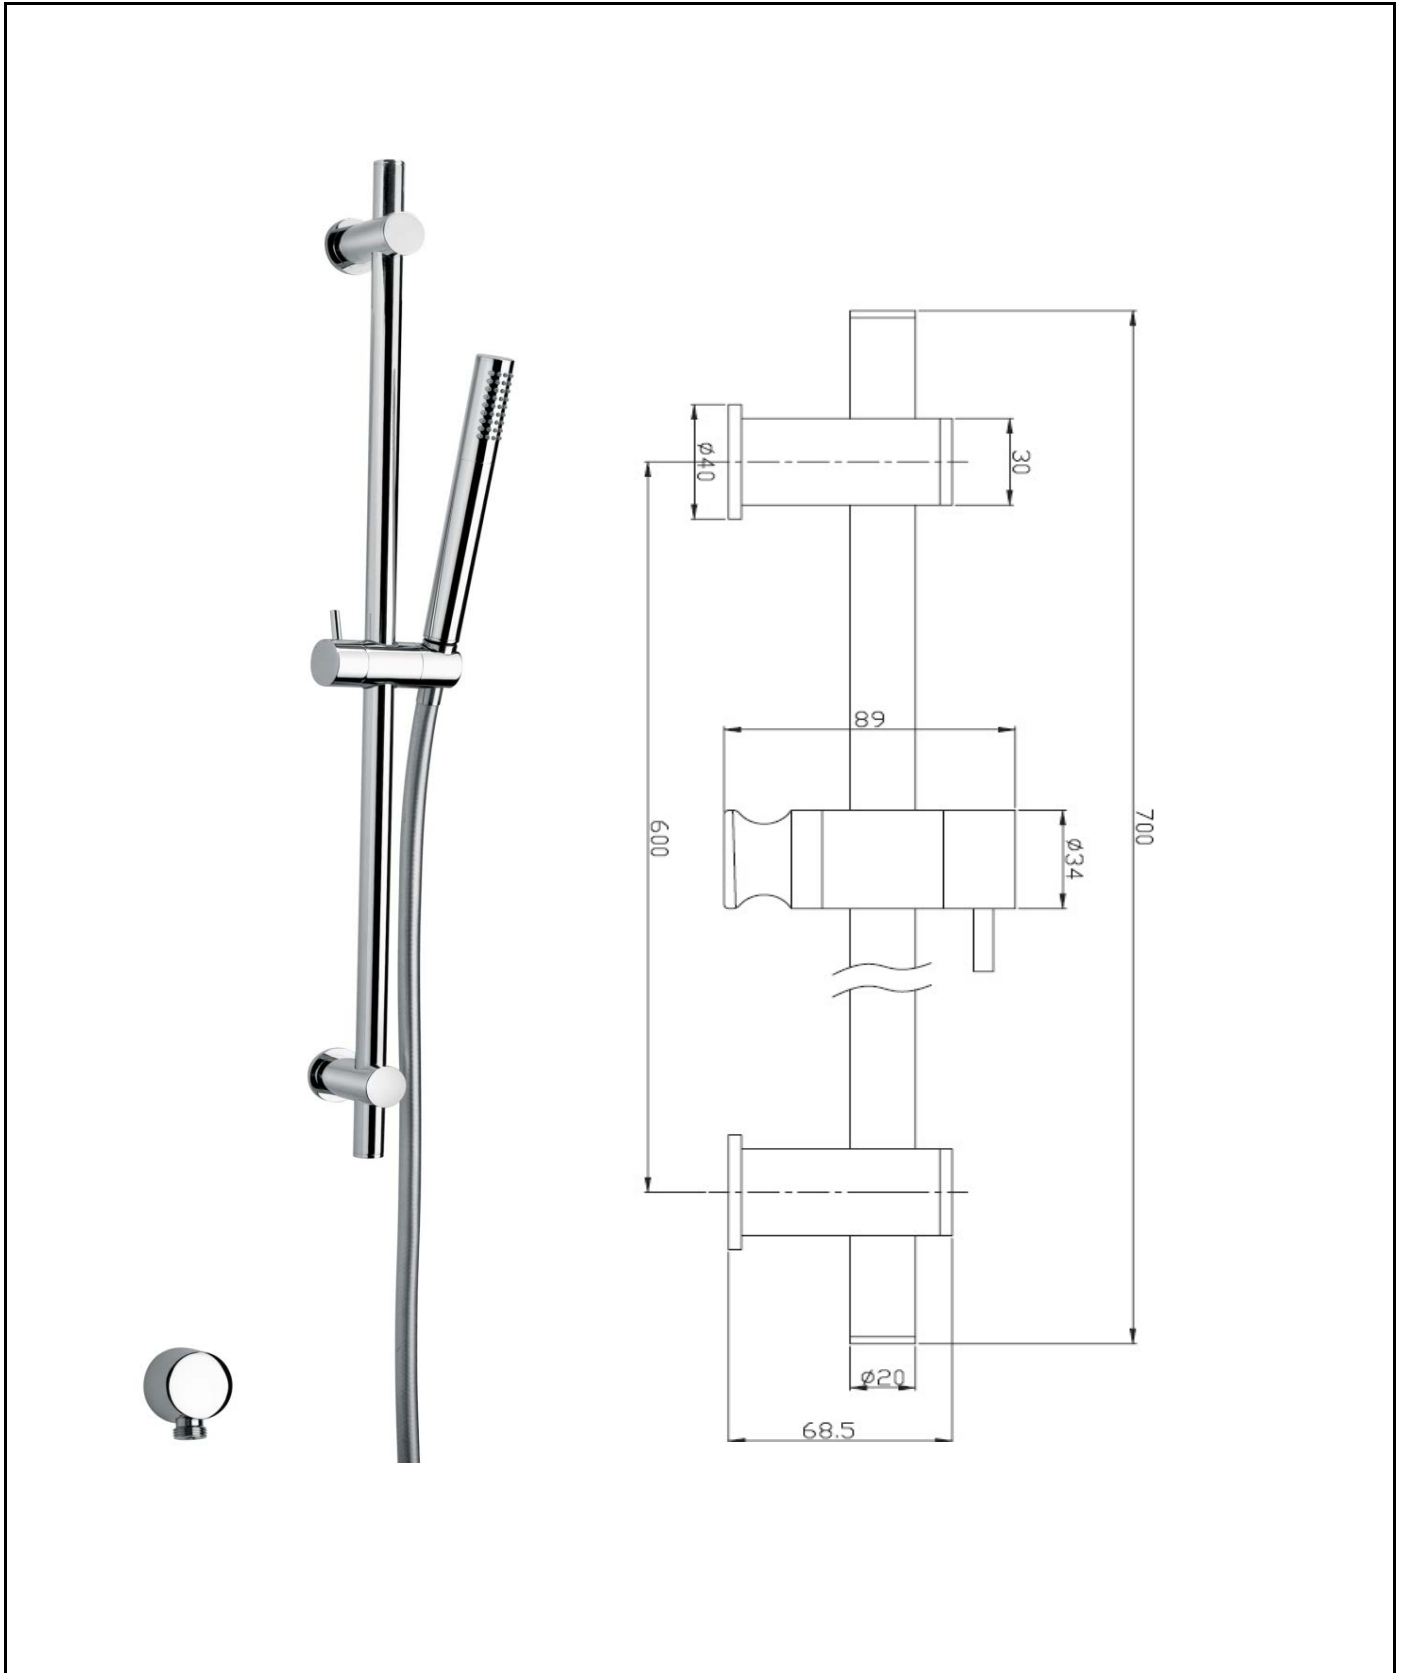

Paini Slide Shower

Code: P4

*Inspirational + European + Bathroomware*