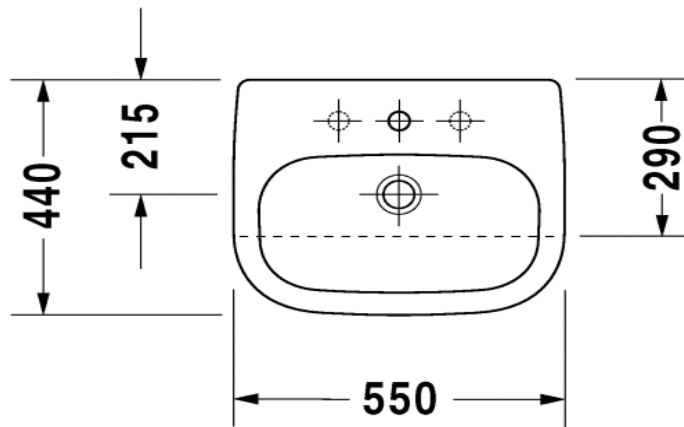

Duravit D Code Semi Recessed Basin

Code: 339.55

*Inspirational + European + Bathroomware*