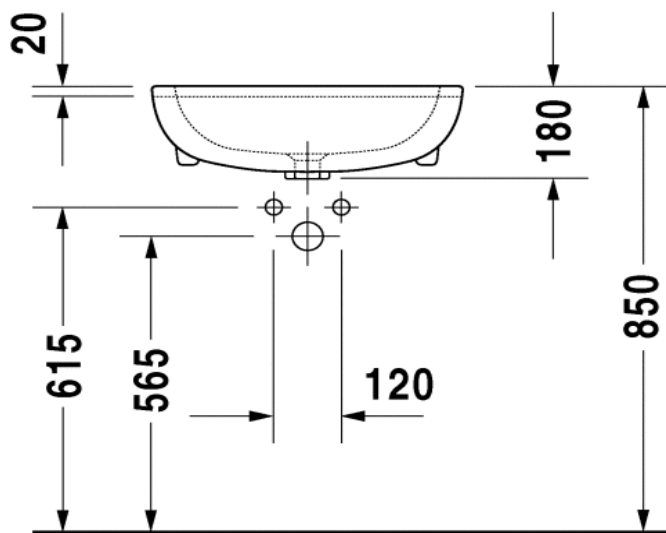

Duravit D Code Semi Recessed Basin

Code: 339.55

*Inspirational + European + Bathroomware*