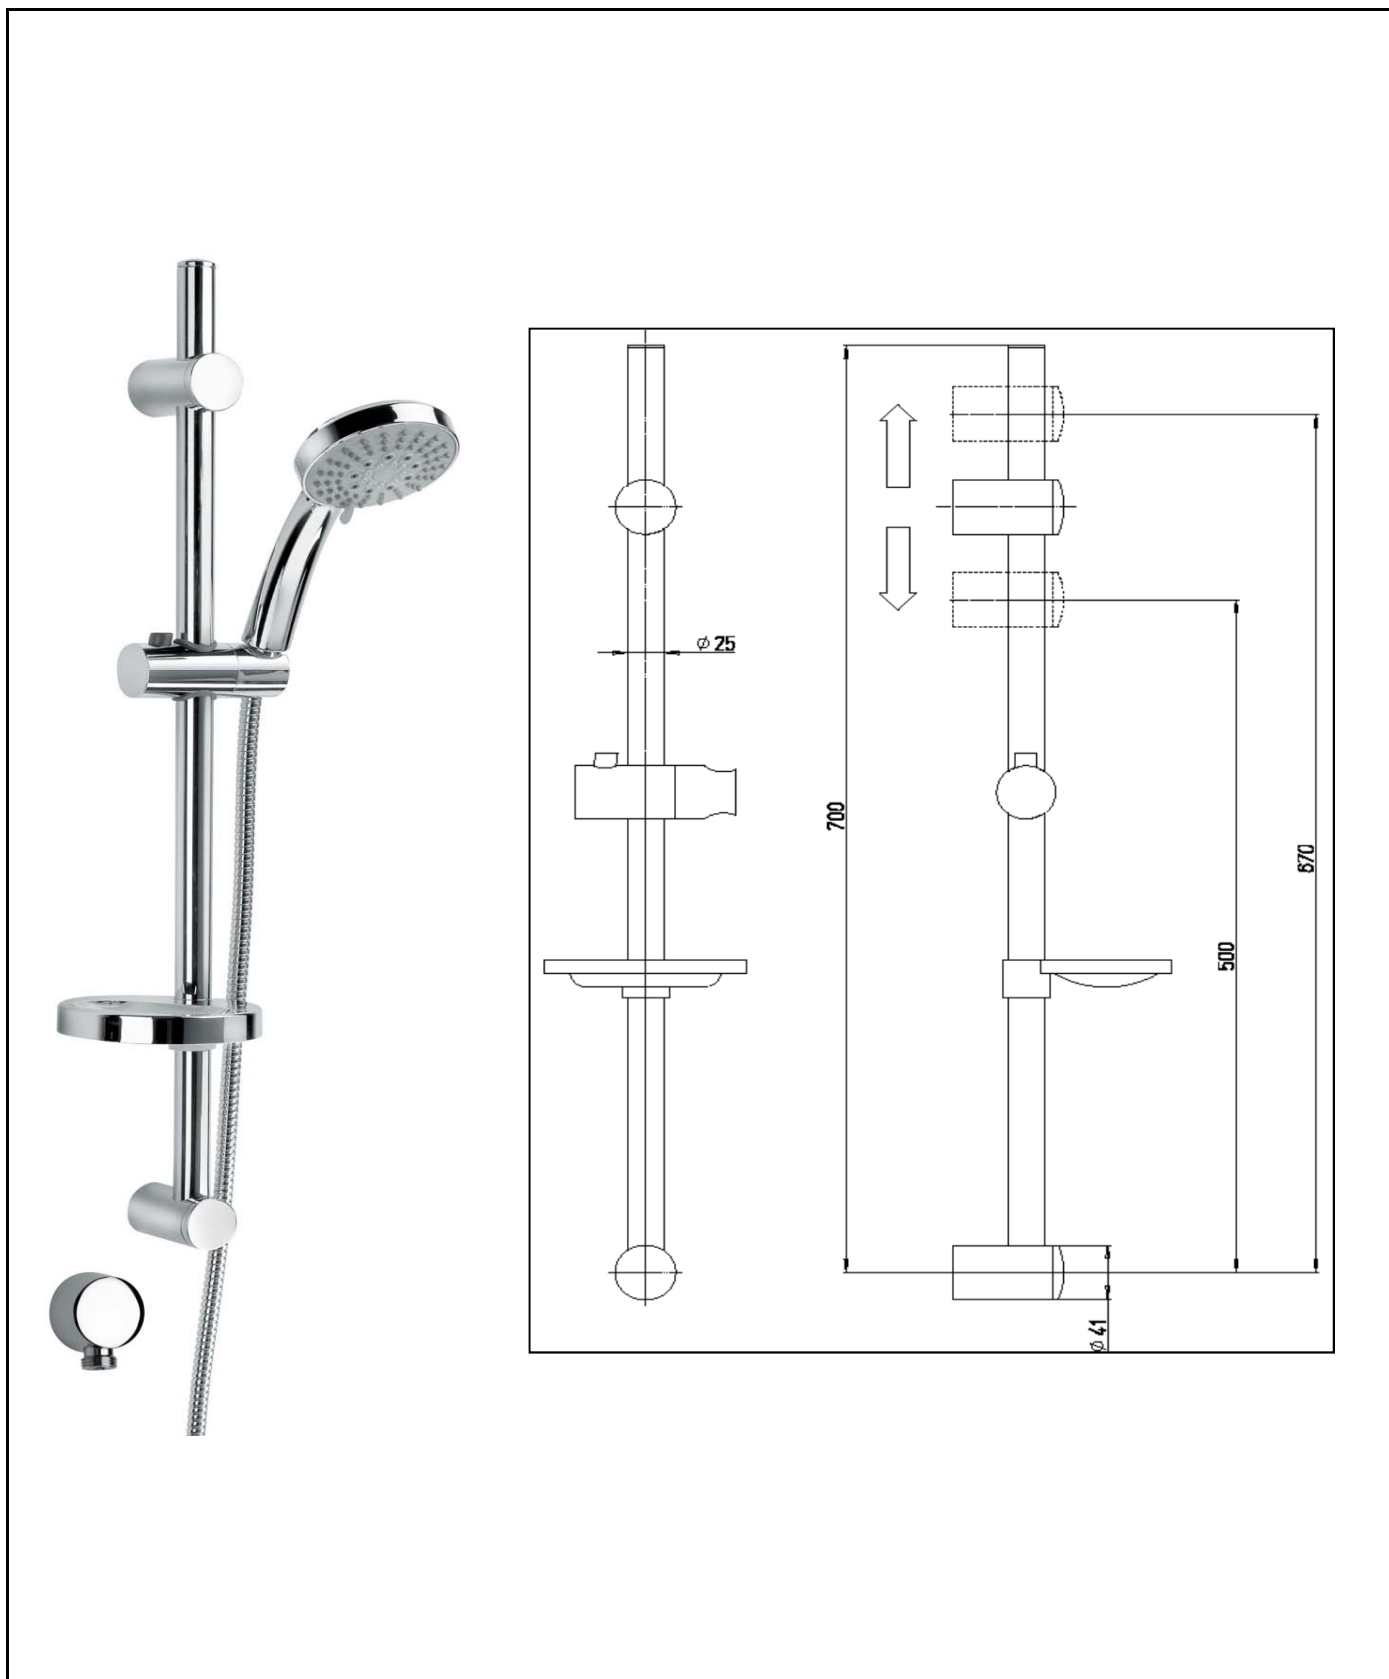

Paini Slide Shower

Code: P2

*Inspirational + European + Bathroomware*