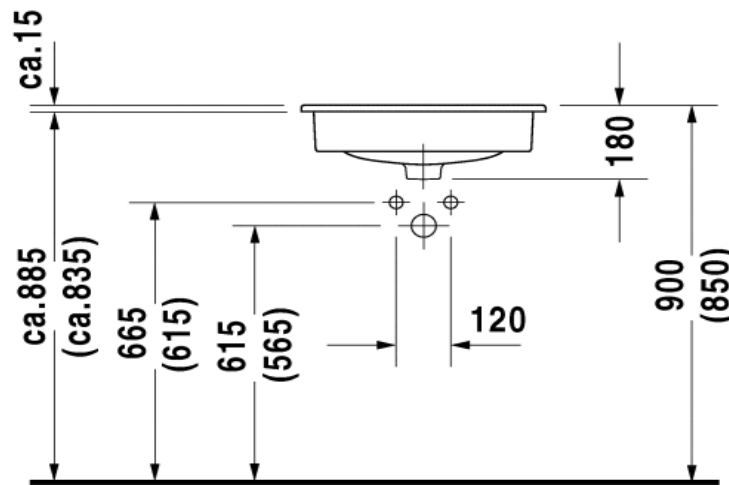

Duravit D Code Drop In Basin

Code: 337.54

*Inspirational + European + Bathroomware*