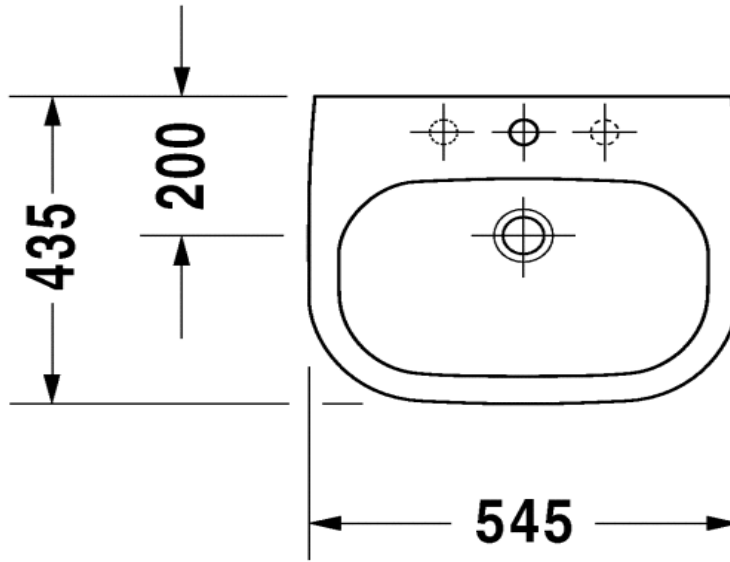

Duravit D Code Drop In Basin

Code: 337.54

*Inspirational + European + Bathroomware*