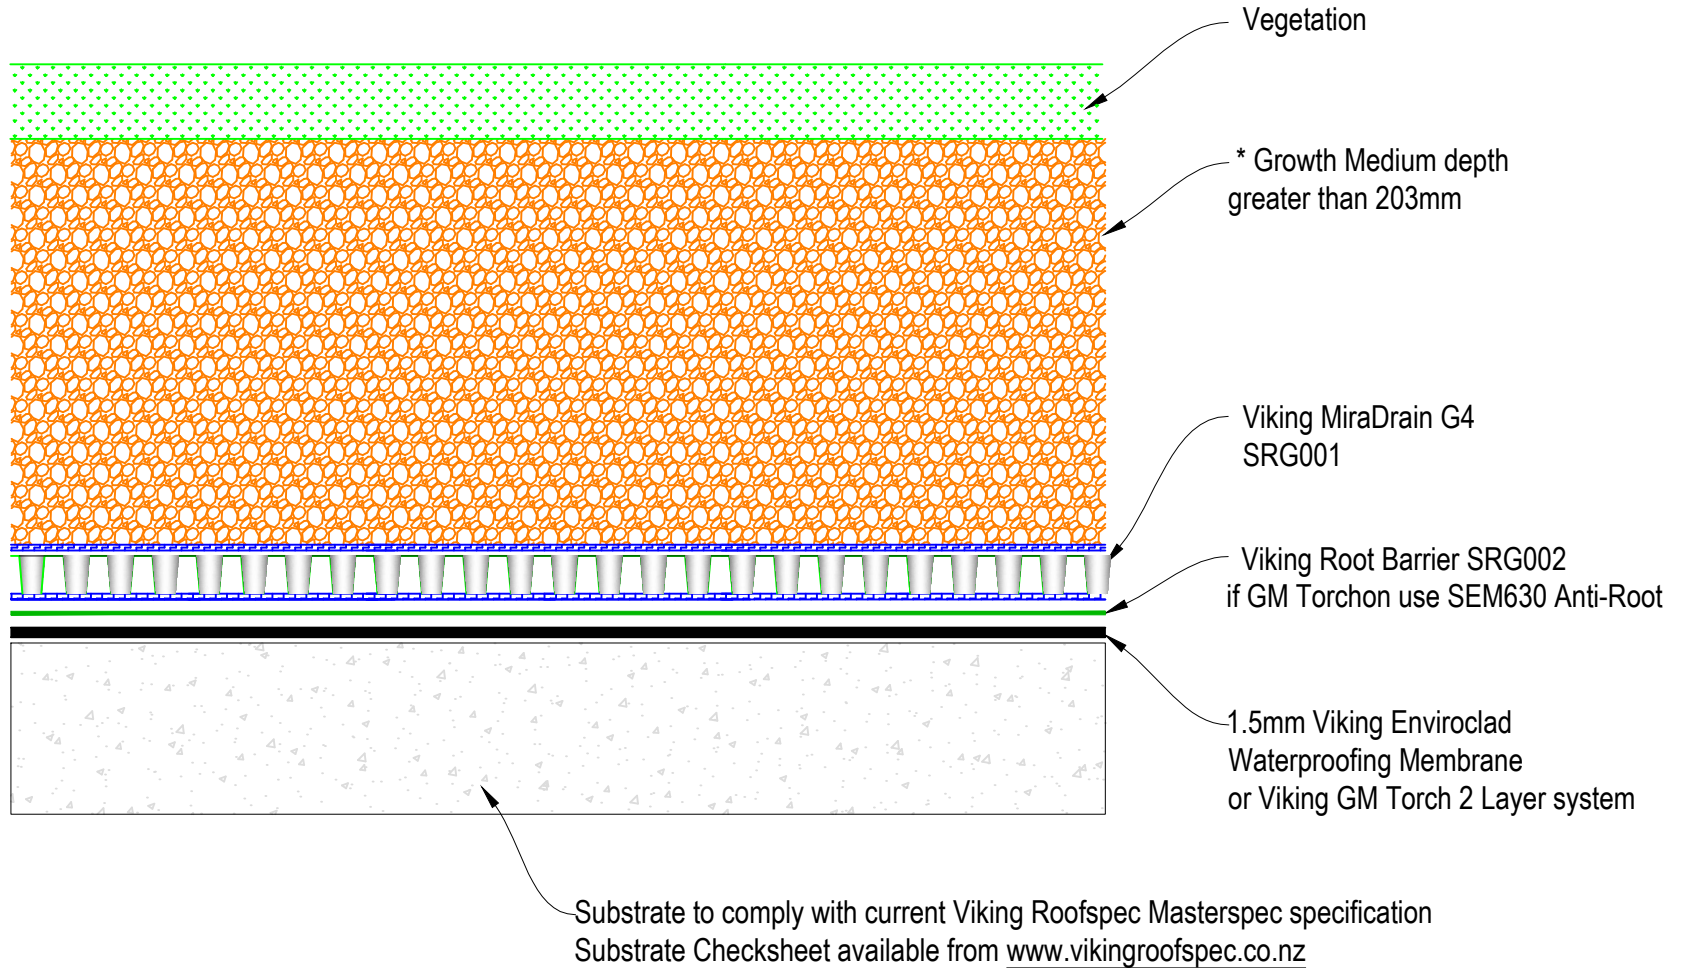

\*Weight allowance for wet growth medium  
100kg per M2 of 100mm of soil depth

\*Weight allowance for wet growth medium  
100kg per M2 of 100mm of soil depth

DRAWING TITLE
Viking Roof Garden System Medium Roof Garden Assembly 102 - 203mm

NOTES:
Substrate Indicative Only

DRAWING STATUS			
INFORMATION ONLY			
Not to Scale	DATE 14/04/2018	Detail Ref.	ISSUE
DRAWN	Viking	RG02	A

\*Weight allowance for wet growth medium  
100kg per M2 of 100mm of soil depth

\*Weight allowance for wet growth medium  
100kg per M2 of 100mm of soil depth

Substrate to comply with current Viking Roofspec Masterspec specification  
Substrate Checksheet available from [www.vikingroofspec.co.nz](http://www.vikingroofspec.co.nz)