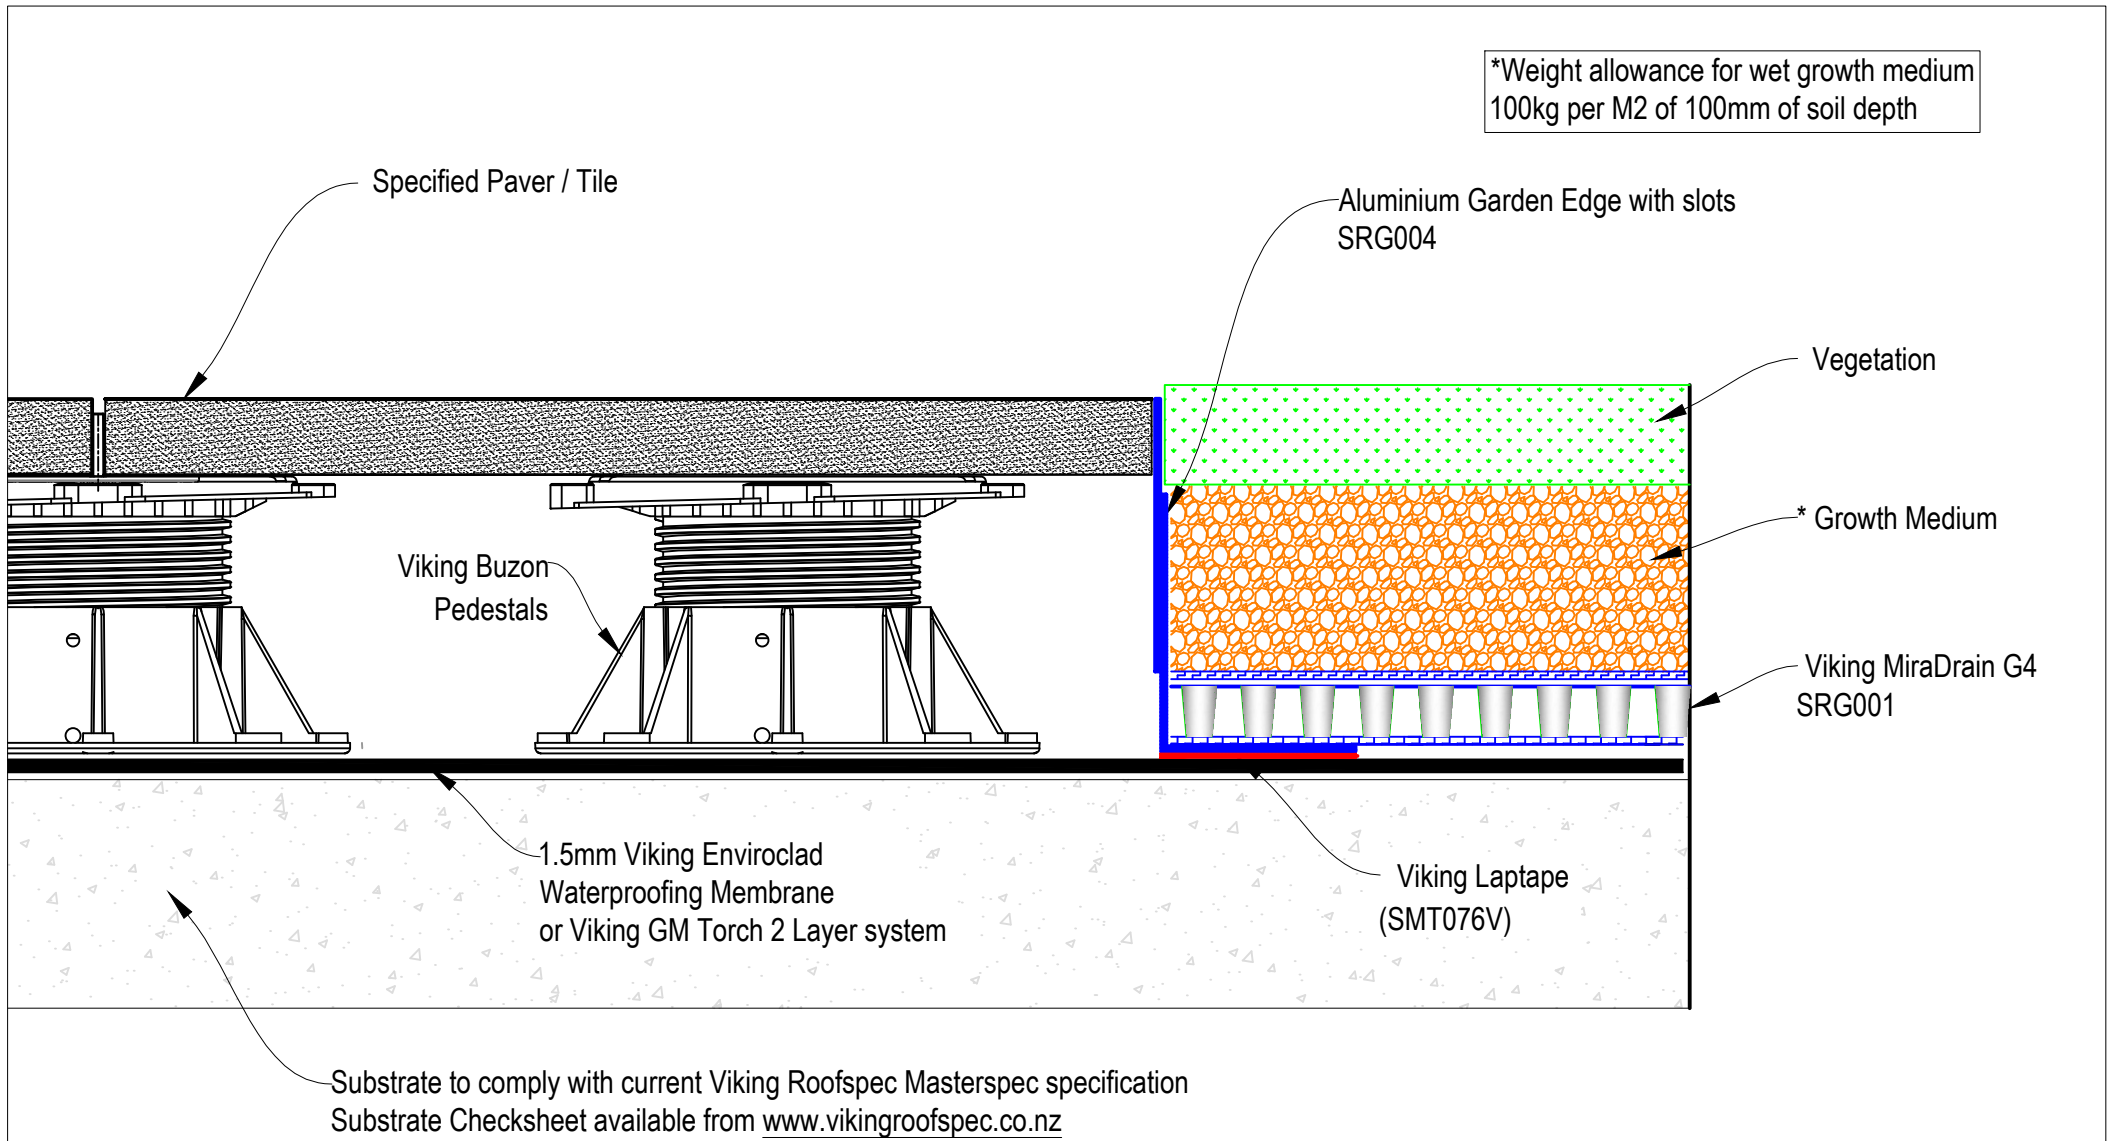

DRAWING TITLE
Viking Roof Garden System Buzon Pedestal supports to Roof Garden edge

NOTES:
Substrate Indicative Only

DRAWING STATUS			
INFORMATION ONLY			
Not to Scale	DATE 14/04/2018	Detail Ref.	ISSUE
DRAWN	Viking	RG06	A