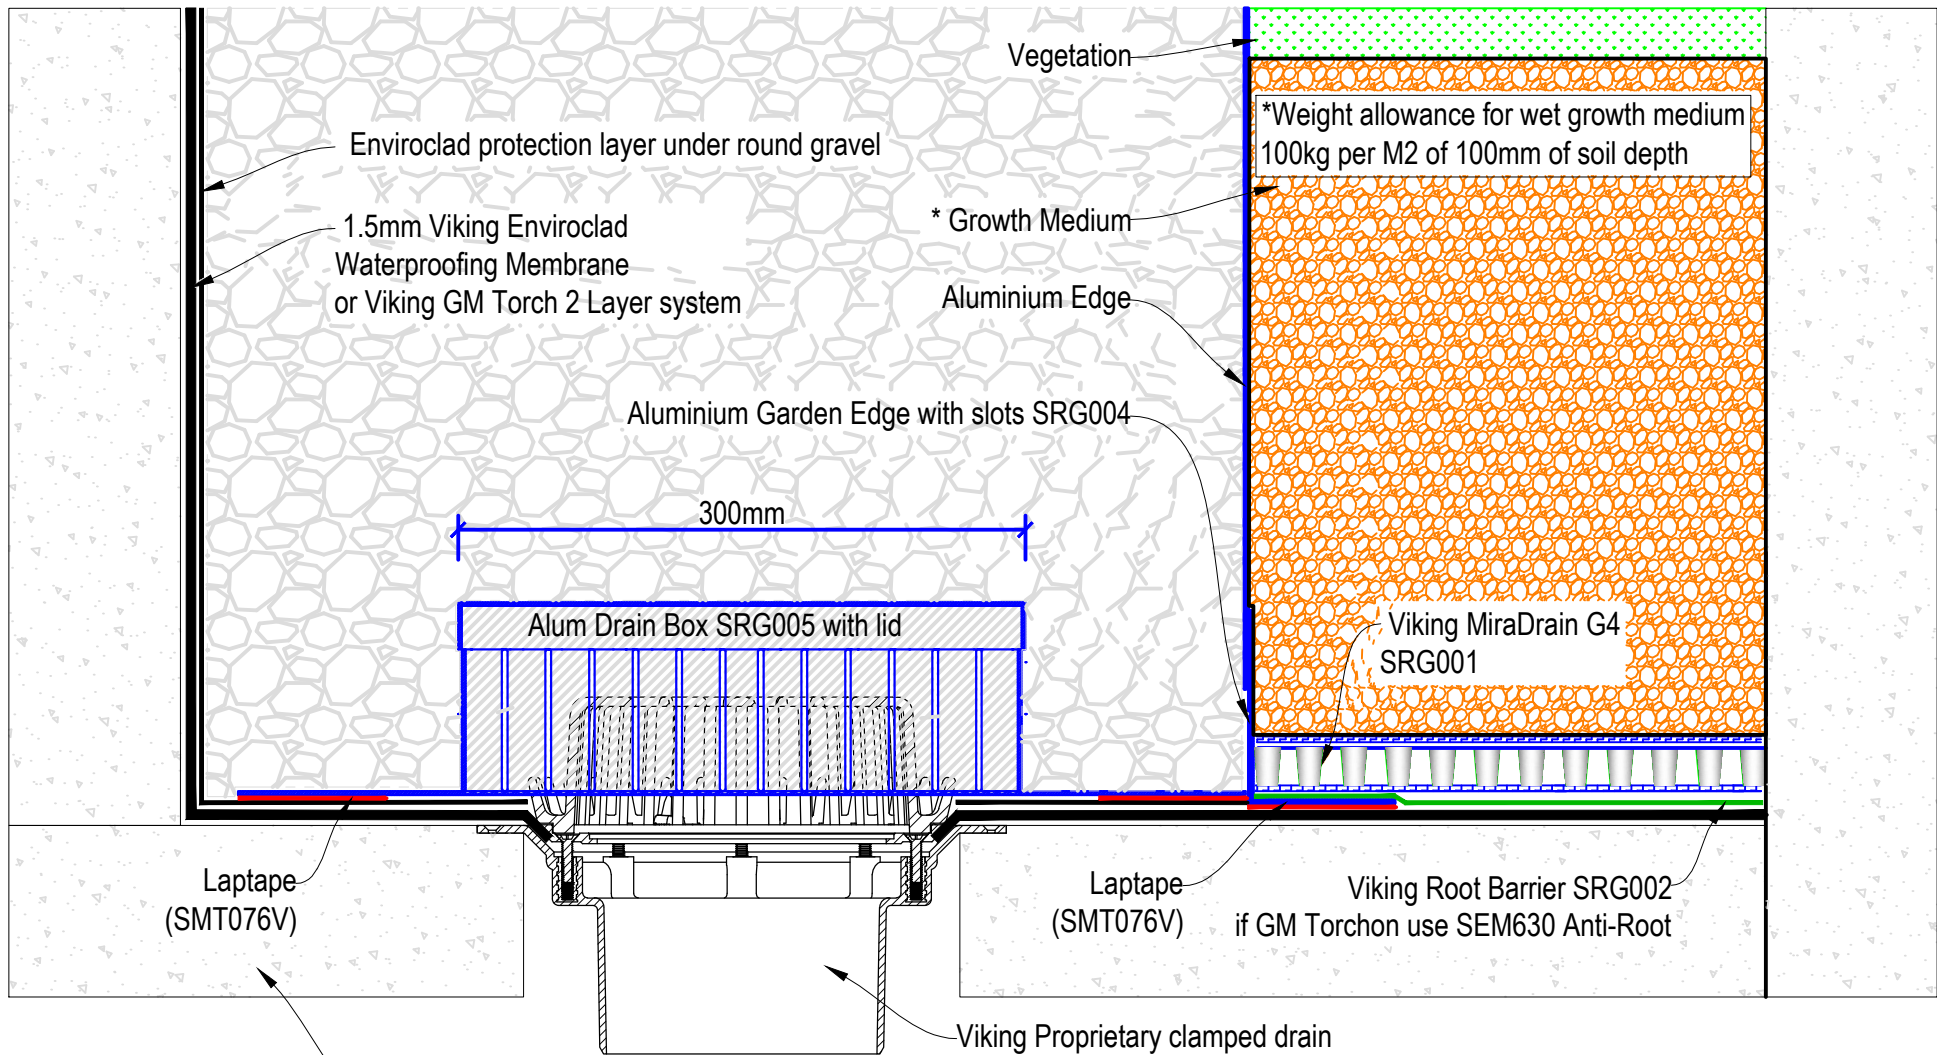

NOTES:
Substrate Indicative Only

DRAWING STATUS			
INFORMATION ONLY			
Not to Scale	DATE 14/04/2018	Detail Ref.	ISSUE
DRAWN	Viking	RG02	A

\*Weight allowance for wet growth medium  
100kg per M2 of 100mm of soil depth

\*Weight allowance for wet growth medium  
100kg per M2 of 100mm of soil depth

Substrate to comply with current Viking Roofspec Masterspec specification  
Substrate Checksheet available from [www.vikingroofspec.co.nz](http://www.vikingroofspec.co.nz)

DRAWING TITLE
Viking Roof Garden System Aluminium Drain Box SRG005 300 x 300mm

NOTES:
Substrate Indicative Only

DRAWING STATUS			
INFORMATION ONLY			
Not to Scale	DATE 14/04/2018	Detail Ref.	ISSUE
DRAWN	Viking	RG04	A