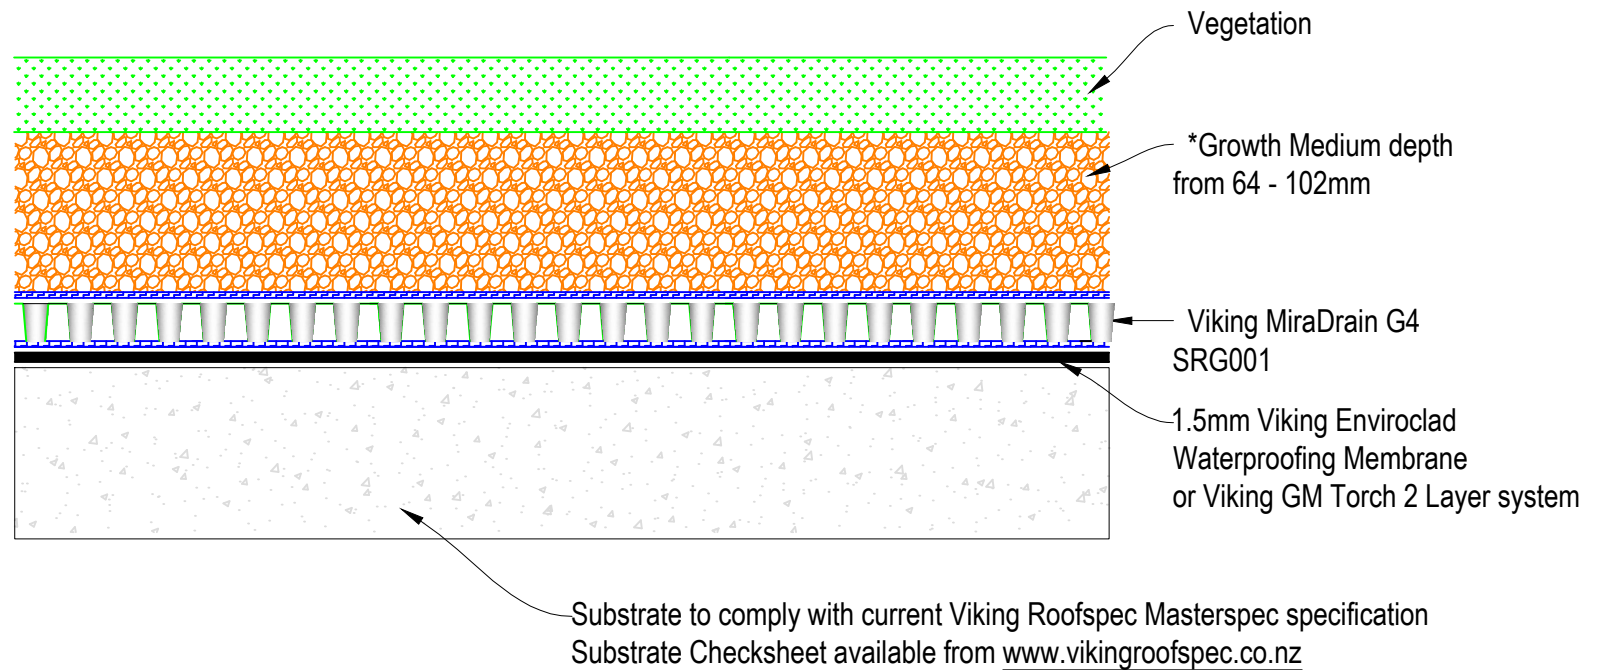

\*Weight allowance for wet growth medium  
100kg per M2 of 100mm of soil depth

\*Weight allowance for wet growth medium  
100kg per M2 of 100mm of soil depth

DRAWING TITLE
Viking Roof Garden System Medium Roof Garden Assembly 102 - 203mm

NOTES:
Substrate Indicative Only

DRAWING STATUS			
INFORMATION ONLY			
Not to Scale	DATE 14/04/2018	Detail Ref.	ISSUE
DRAWN	Viking	RG02	A

\*Weight allowance for wet growth medium  
100kg per M2 of 100mm of soil depth