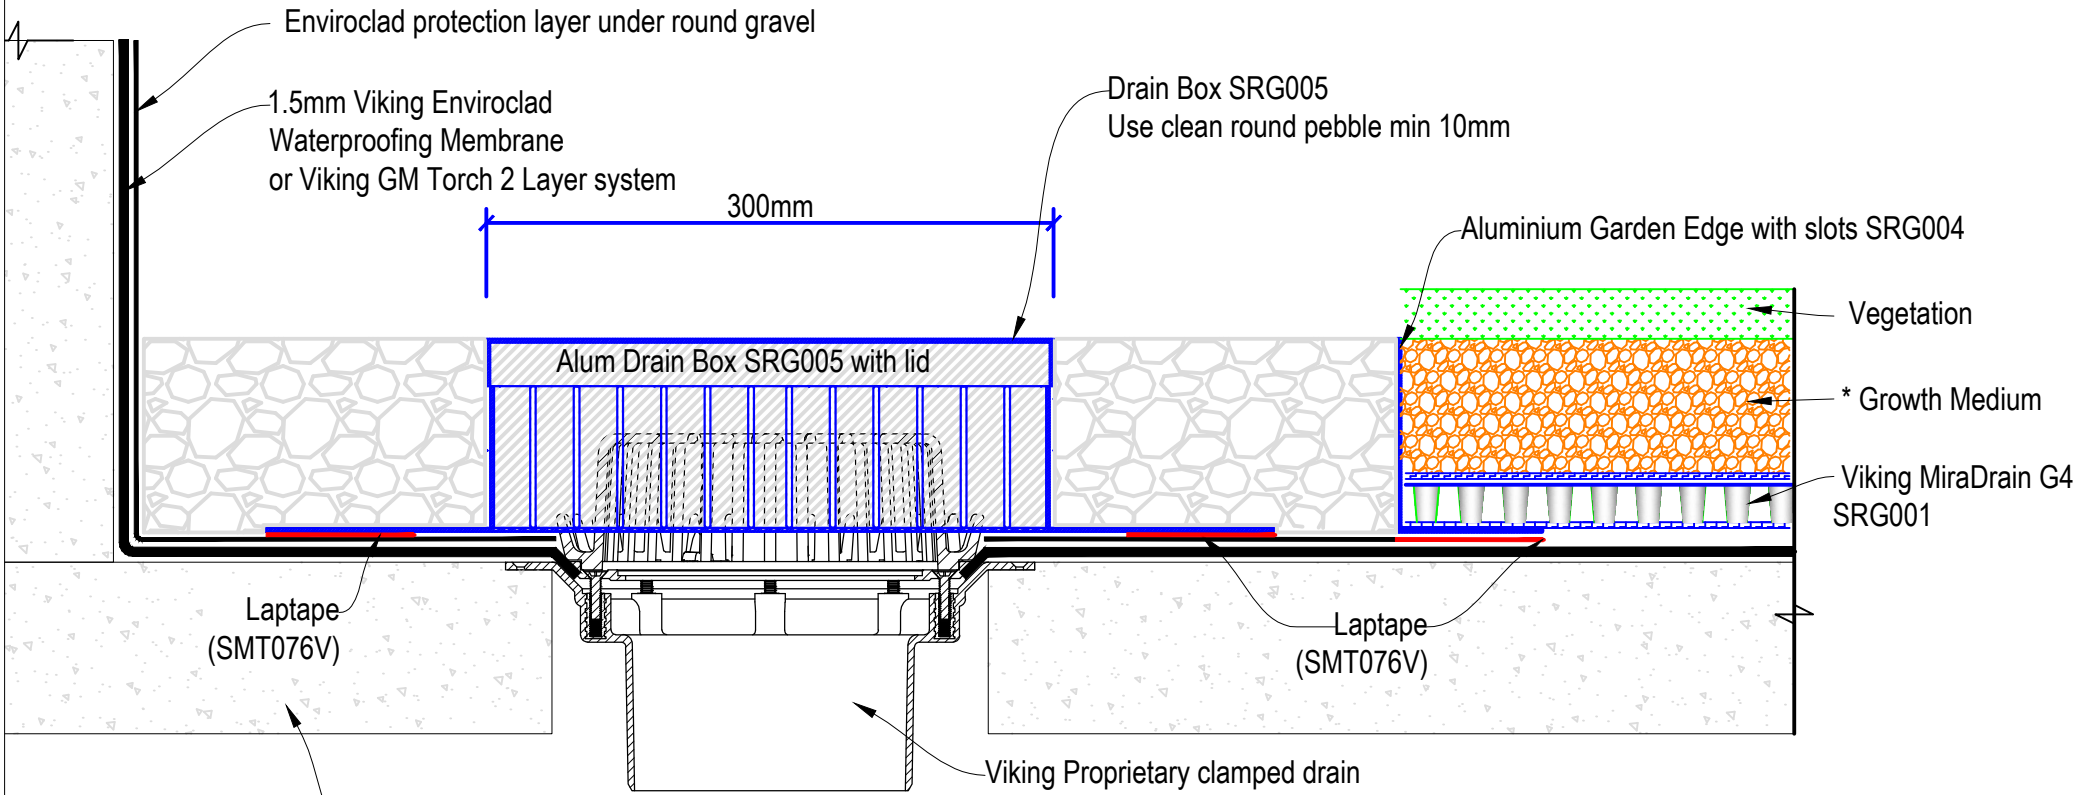

\*Weight allowance for wet growth medium  
100kg per M2 of 100mm of soil depth

\*Weight allowance for wet growth medium  
100kg per M2 of 100mm of soil depth

DRAWING TITLE
Viking Roof Garden System Medium Roof Garden Assembly 102 - 203mm

NOTES:
Substrate Indicative Only

DRAWING STATUS			
INFORMATION ONLY			
Not to Scale	DATE 14/04/2018	Detail Ref.	ISSUE
DRAWN	Viking	RG02	A

\*Weight allowance for wet growth medium  
100kg per M2 of 100mm of soil depth

\*Weight allowance for wet growth medium  
100kg per M2 of 100mm of soil depth

Substrate to comply with current Viking Roofspec Masterspec specification  
Substrate Checksheet available from [www.vikingroofspec.co.nz](http://www.vikingroofspec.co.nz)

DRAWING TITLE
Viking Roof Garden System Aluminium Drain Box SRG005 300 x 300mm

NOTES:
Substrate Indicative Only

DRAWING STATUS			
INFORMATION ONLY			
Not to Scale	DATE 14/04/2018	Detail Ref.	ISSUE
DRAWN	Viking	RG04	A