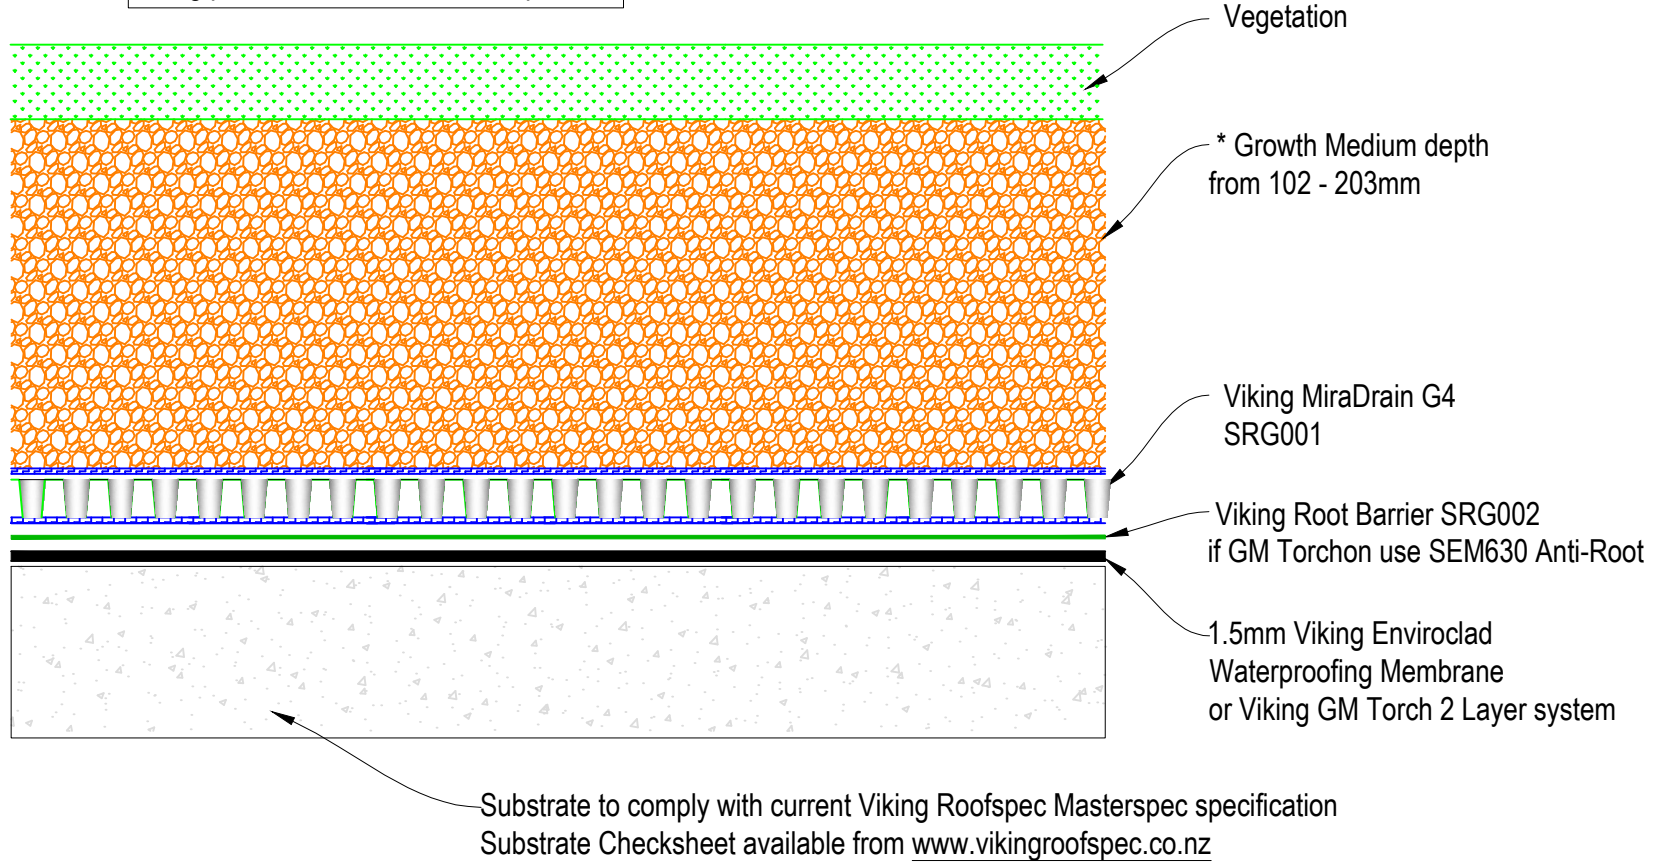

\*Weight allowance for wet growth medium  
100kg per M2 of 100mm of soil depth

\*Weight allowance for wet growth medium  
100kg per M2 of 100mm of soil depth

DRAWING TITLE
Viking Roof Garden System Medium Roof Garden Assembly 102 - 203mm

NOTES:
Substrate Indicative Only

DRAWING STATUS			
INFORMATION ONLY			
Not to Scale	DATE 14/04/2018	Detail Ref.	ISSUE
DRAWN	Viking	RG02	A

\*Weight allowance for wet growth medium  
100kg per M2 of 100mm of soil depth