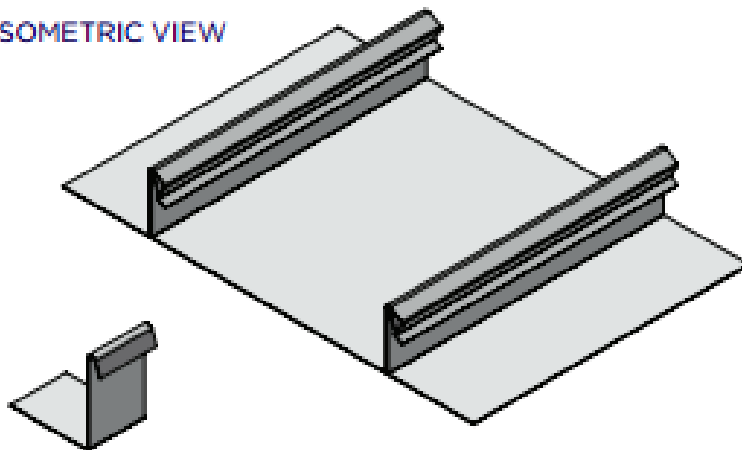

Lock Seam

Roofing

The newest to our range offering clients the look of a standing seam roof but without the cost of plywood as it is installed directly onto purlins at 450 mm centres. This system is installed with the same robust flashing system and attention to detailing as our traditional roofing.

ISOMETRIC VIEW

Fixing Clip

LOCK SEAM

CROSS SECTION