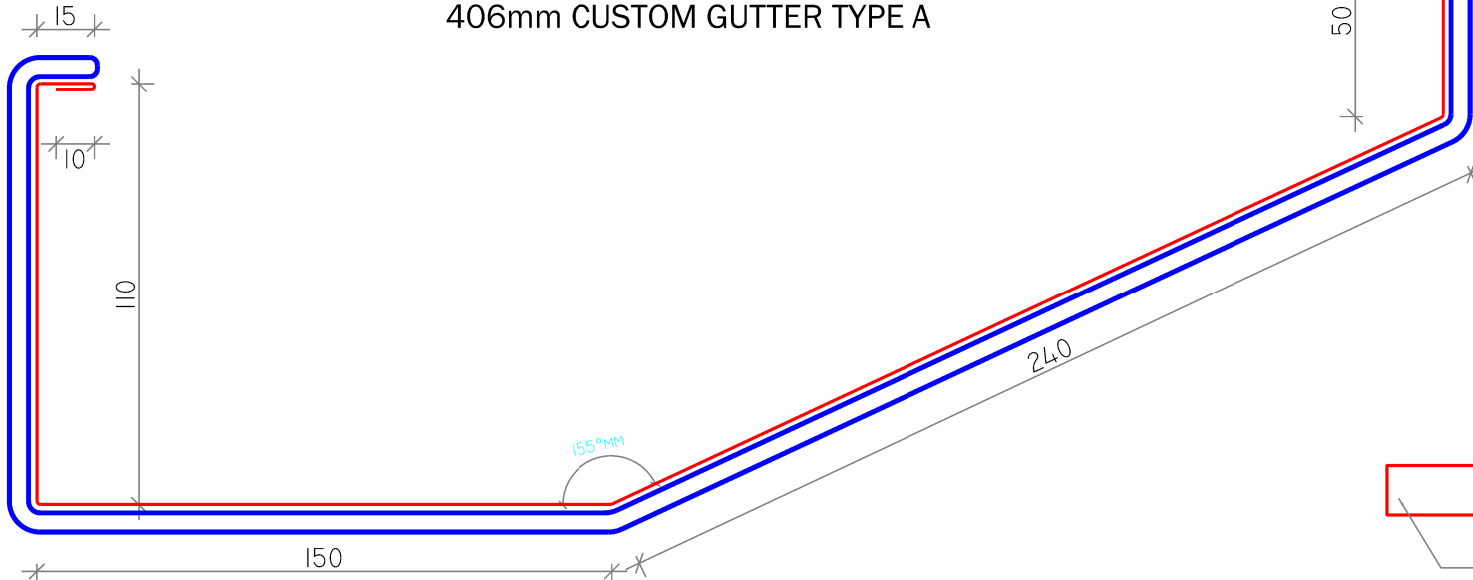

406mm CUSTOM GUTTER TYPE A

600mm CUSTOM GUTTER TYPE A

2X STANDARD ENDS
2X SMALL ENDS