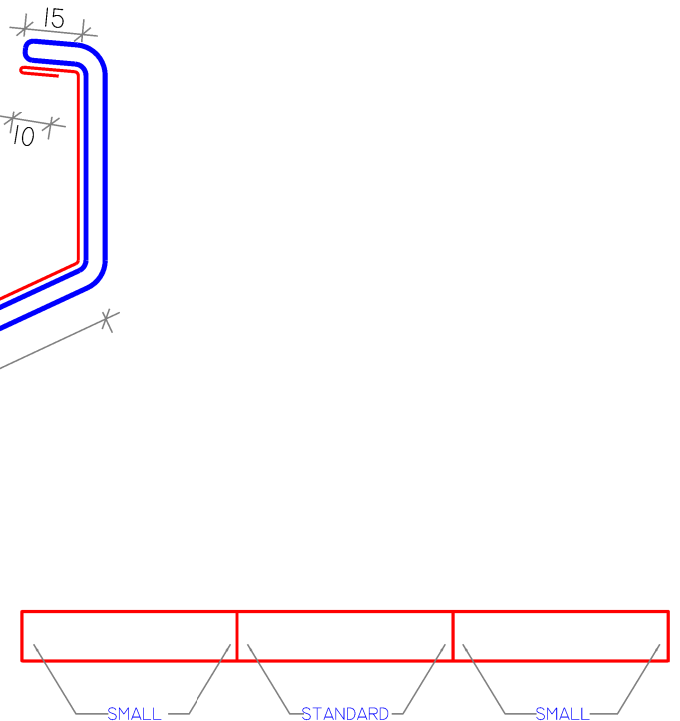

406mm CUSTOM GUTTER TYPE A

600mm CUSTOM GUTTER TYPE A

2X STANDARD ENDS
2X SMALL ENDS