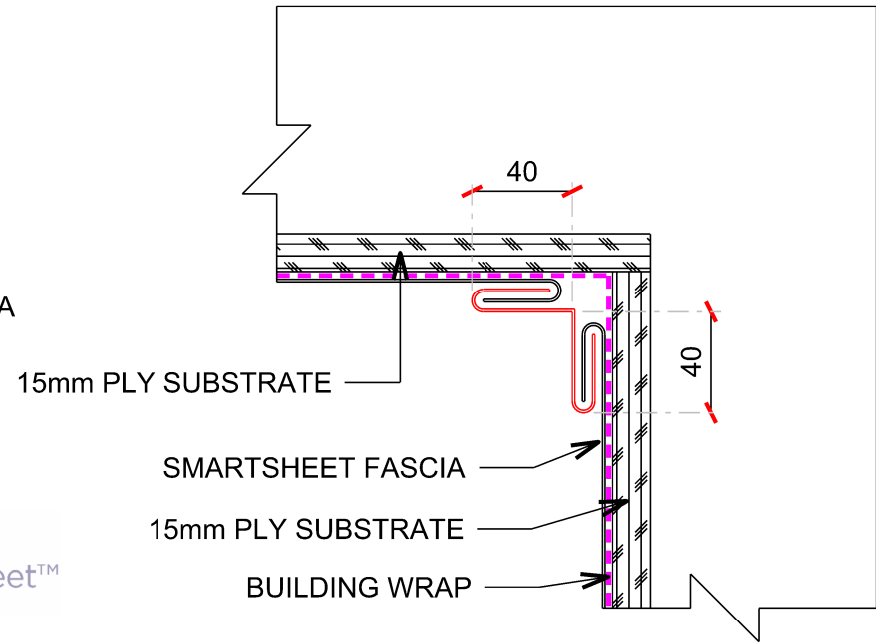

POSITIVE EXTERNAL CORNER

POSITIVE INTERNAL CORNER

SMARTSHEET FASCIA PANEL SYSTEM INTERNAL AND EXTERNAL CORNERS (POSITIVE)

DATE: Sept 2012

N.T.S

P: 09 269 0966

0800 50 1996

www.archform.co.nz