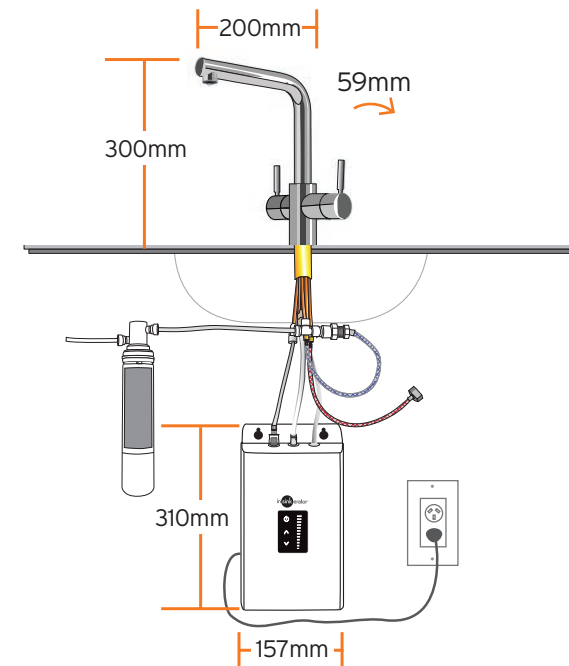

SPECIFICATIONS

For full specifications, download Spec Sheets at multitap.co.nz

in sink erator
multitap^{TM}

WaterMark Certified

Lia