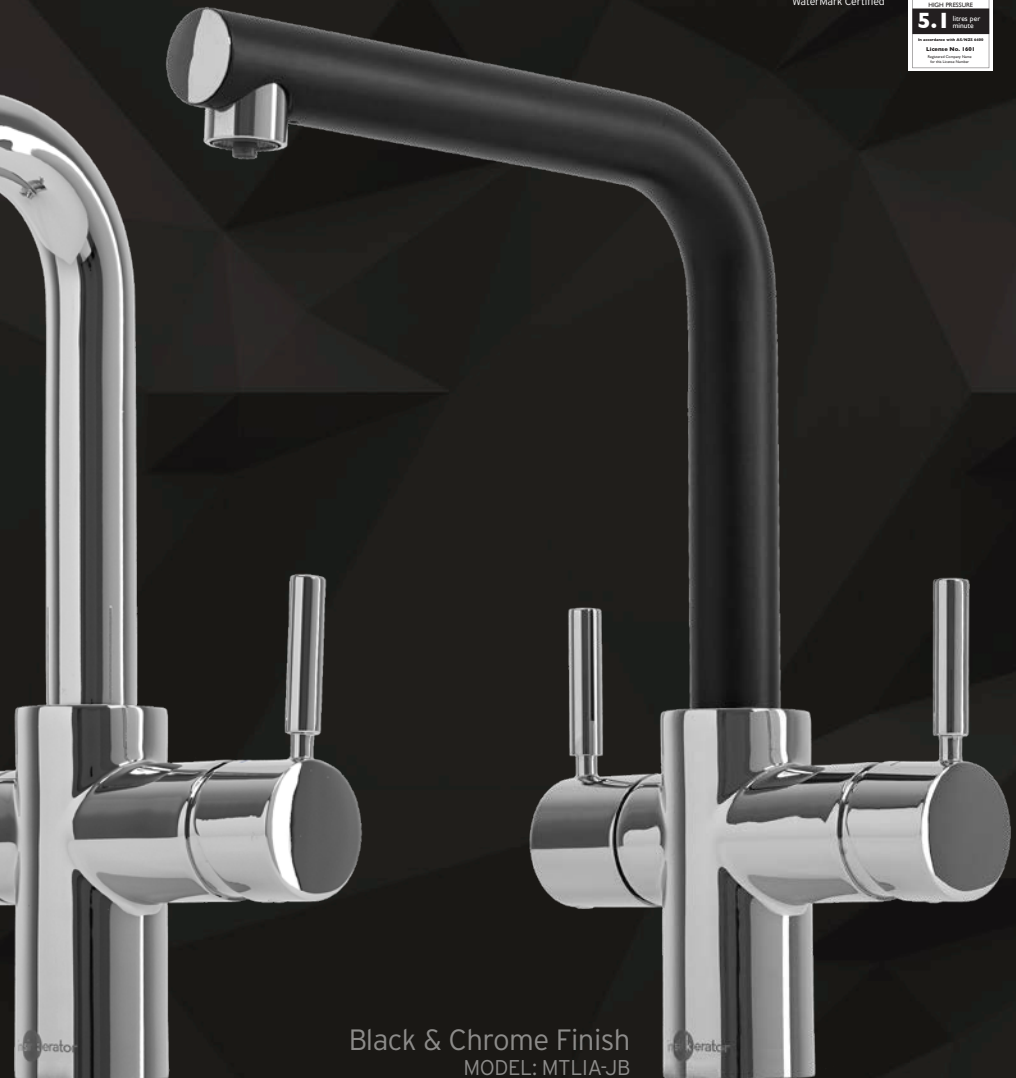

Chrome Finish
MODEL: MTLIA-CH

Black & Chrome Finish
MODEL: MTLIA-JB