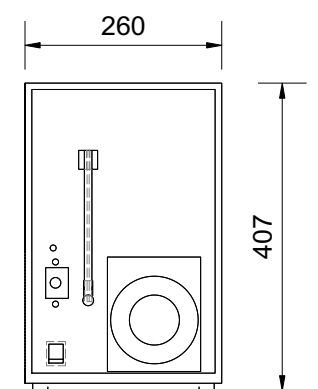

Side View

**Boiling Water Unit**

Ventilation is not required.  
Unit plugs into a standard,  
3-prong outlet.

Side View

Front View

Side View

**NeoChiller under-bench  
filtered chilled drinking water**

Ventilation is recommended  
Check specifications