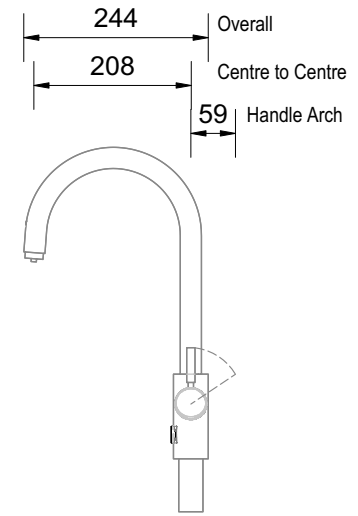

## Chrome

Top View

Model: CHJUNO-CH  
Finish: Chrome

Front View

Model: CHJUNO-CH  
Finish: Chrome

Side View

Model: CHJUNO-CH  
Finish: Chrome

Front View

Side View

**Boiling Water Unit**

Ventilation is not required.  
Unit plugs into a standard,  
3-prong outlet.

Side View

Front View

Side View

**NeoChiller under-bench  
filtered chilled drinking water**

Ventilation is recommended  
Check specifications