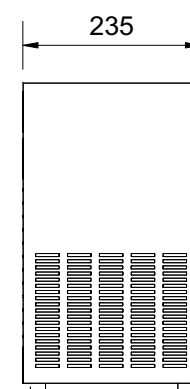

Side View

**Boiling Water Unit**

Ventilation is not required.  
Unit plugs into a standard,  
3-prong outlet.

Side View

Front View

Side View

**NeoChiller under-bench  
filtered chilled drinking water**

Ventilation is recommended  
Check specifications