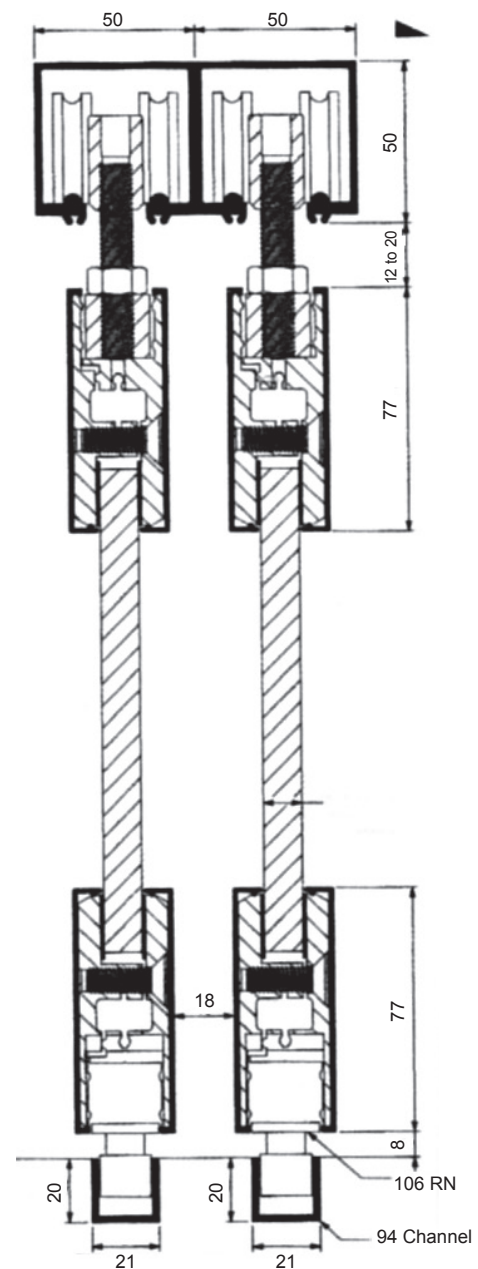

Merchant Price List

SPECIALITY FRAMELESS DOOR SYSTEMS

Metro MF250 Sliding Door System

Specify 10mm or 12mm glass thickness

Ex Auckland Store. All prices exclude G.S.T.