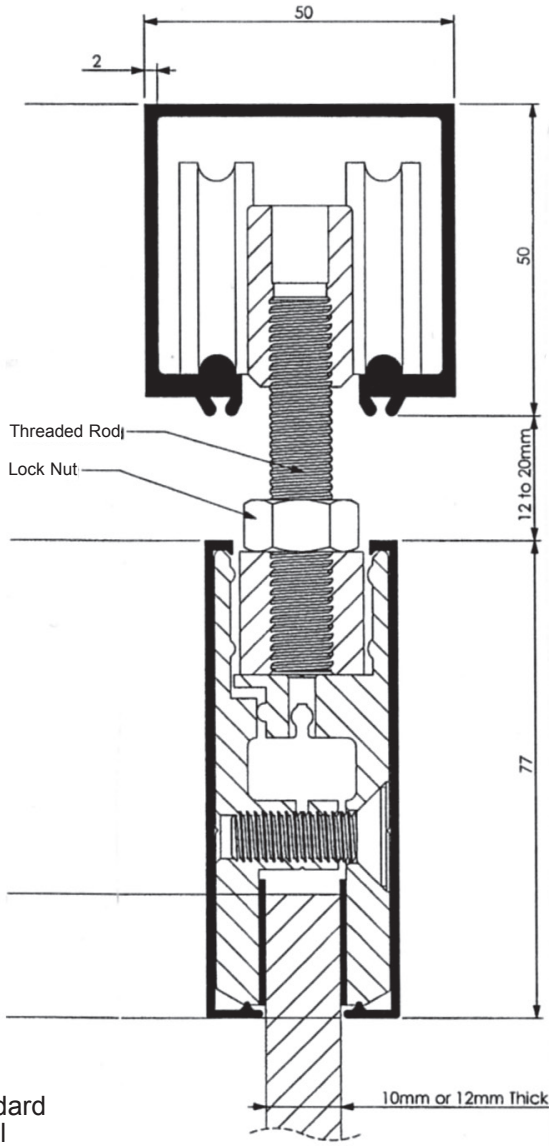

Merchant Price List

SPECIALITY FRAMELESS DOOR SYSTEMS

Metro MF250 Sliding Door System

Specify 10mm or 12mm glass thickness

Ex Auckland Store. All prices exclude G.S.T.