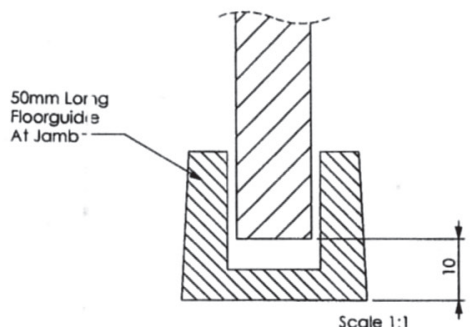

Merchant Price List

SPECIALITY FRAMELESS DOOR SYSTEMS

Metro MF250 Sliding Door System

Specify 10mm or 12mm glass thickness

Ex Auckland Store. All prices exclude G.S.T.