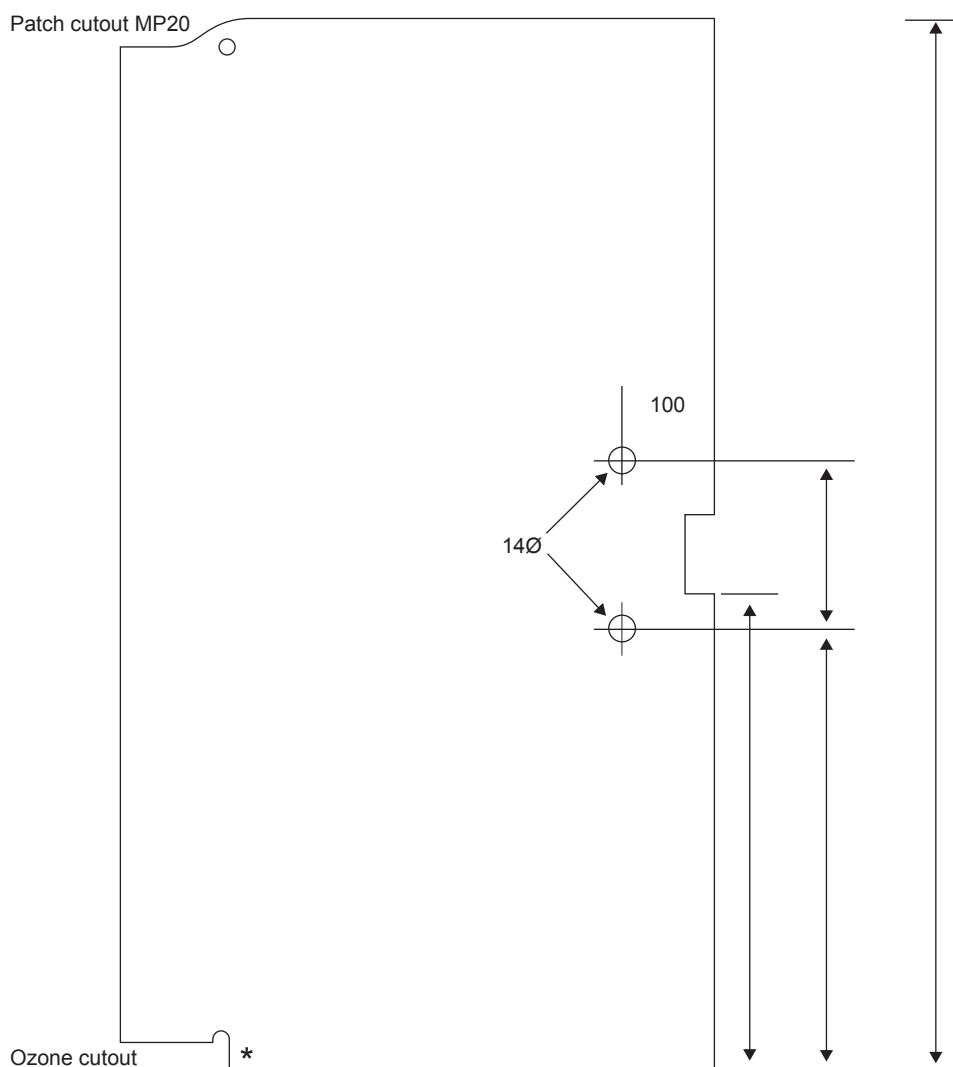

Glass Templates

GLASS TEMPLATE - DOOR PANEL CENTRE LOCKING

Ozone Patch Fitting

Glass 12mm Clear Toughened

Flat polish all edges

* stamp

1 x MP20 cutout

1 x Ozone cutout

2 x 14mm dia hole

FH100 page 3.7

or

FH105 page 3.9

Ex Auckland Store. All prices exclude G.S.T.