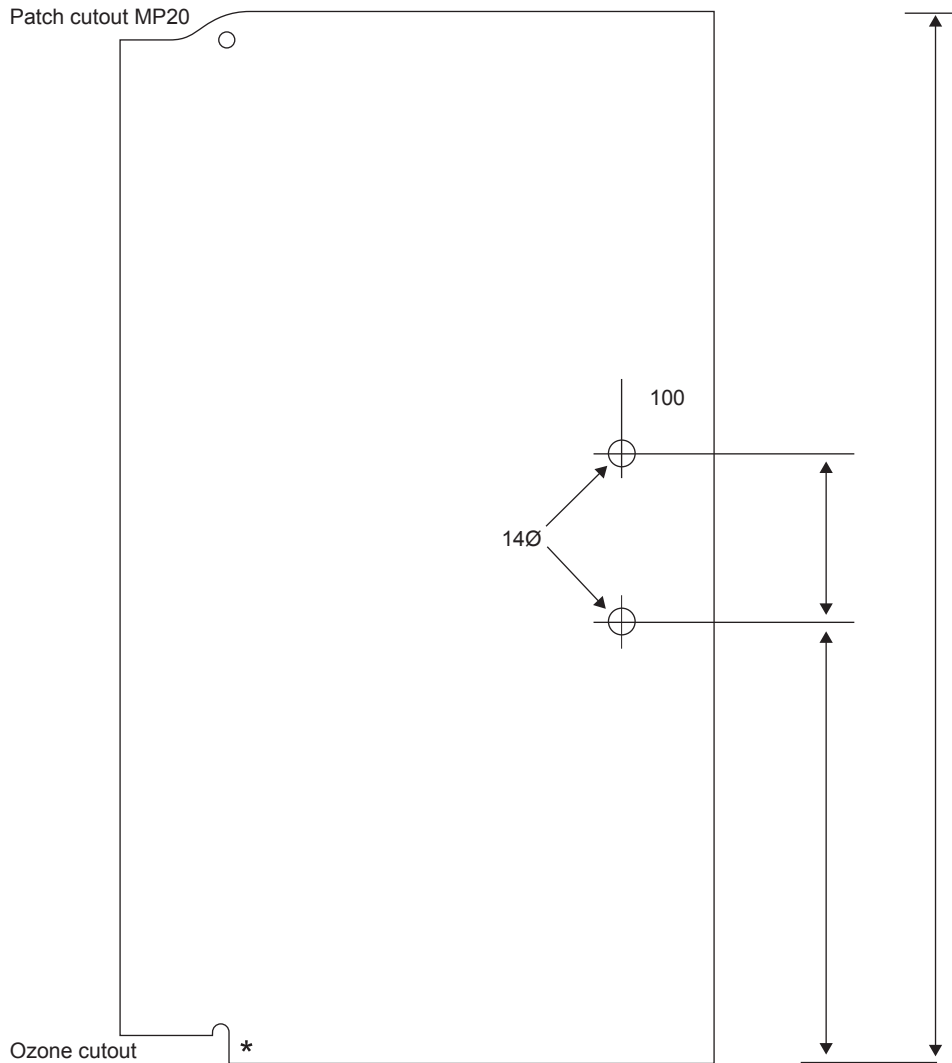

Glass Templates

GLASS TEMPLATE - DOOR PANEL NON-LOCKING

Ozone Patch Fitting

Glass 12mm Clear Toughened

Flat polish all edges

* stamp

1 x MP20 cutout

1 x Ozone cutout

2 x 14mm dia hole

FH100 page 3.7

or

FH105 page 3.9

Ex Auckland Store. All prices exclude G.S.T.