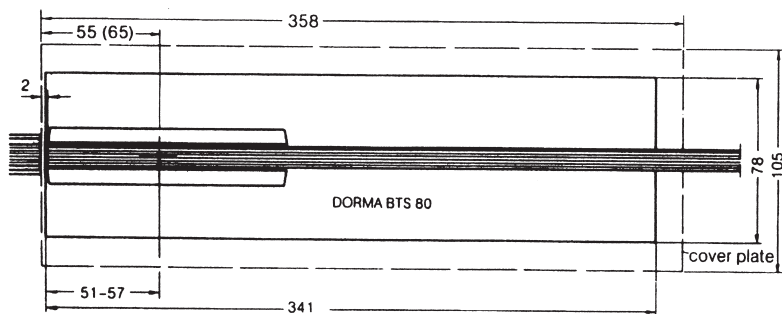

Installation Details

FRAMELESS COMMERCIAL HARDWARE

Floor Spring and Overhead Closer Installation Details

Dorma BTS80 Floor Spring

Floor Box Dimensions 341mm long x 78mm wide x 60mm deep

Dorma RTS85 Overhead Closer

Cavity Length 'X'

- Aluminium Installation X = 350mm
- Timber Installation X = 330mm
- Width 94mm minimum
- Depth 39mm minimum

Ex Auckland Store. All prices exclude G.S.T.