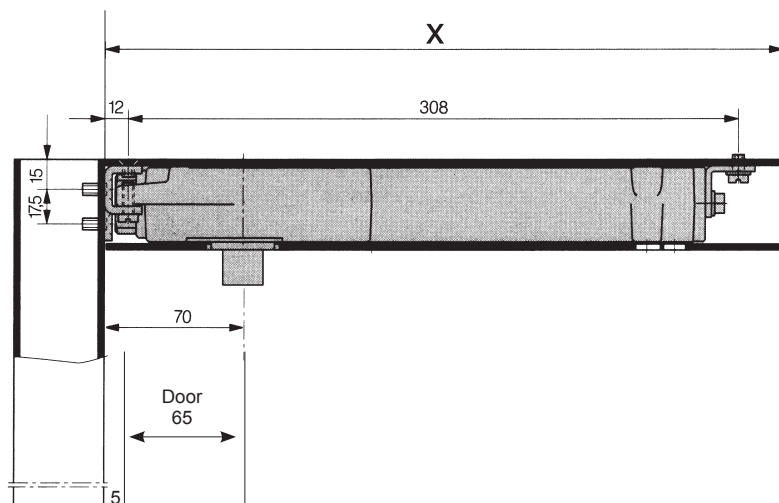

Installation Details

FRAMELESS COMMERCIAL HARDWARE

Floor Spring and Overhead Closer Installation Details

Dorma BTS80 Floor Spring

Floor Box Dimensions 341mm long x 78mm wide x 60mm deep

Dorma RTS85 Overhead Closer

Cavity Length 'X'

- Aluminium Installation X = 350mm
- Timber Installation X = 330mm
- Width 94mm minimum
- Depth 39mm minimum

Ex Auckland Store. All prices exclude G.S.T.