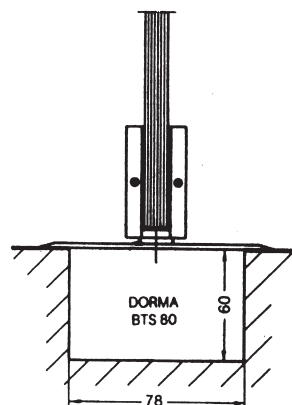

Installation Details

FRAMELESS COMMERCIAL HARDWARE

Floor Spring and Overhead Closer Installation Details

Dorma BTS80 Floor Spring

Floor Box Dimensions 341mm long x 78mm wide x 60mm deep

Dorma RTS85 Overhead Closer

Cavity Length 'X'

- Aluminium Installation X = 350mm
- Timber Installation X = 330mm
- Width 94mm minimum
- Depth 39mm minimum

Ex Auckland Store. All prices exclude G.S.T.