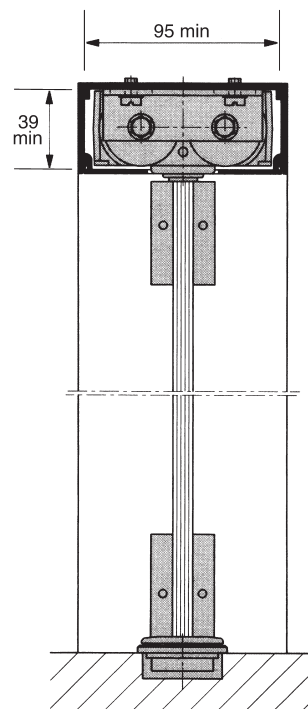

Installation Details

FRAMELESS COMMERCIAL HARDWARE

Floor Spring and Overhead Closer Installation Details

Dorma BTS80 Floor Spring

Floor Box Dimensions 341mm long x 78mm wide x 60mm deep

Dorma RTS85 Overhead Closer

Cavity Length 'X'

- Aluminium Installation X = 350mm
- Timber Installation X = 330mm
- Width 94mm minimum
- Depth 39mm minimum

Ex Auckland Store. All prices exclude G.S.T.