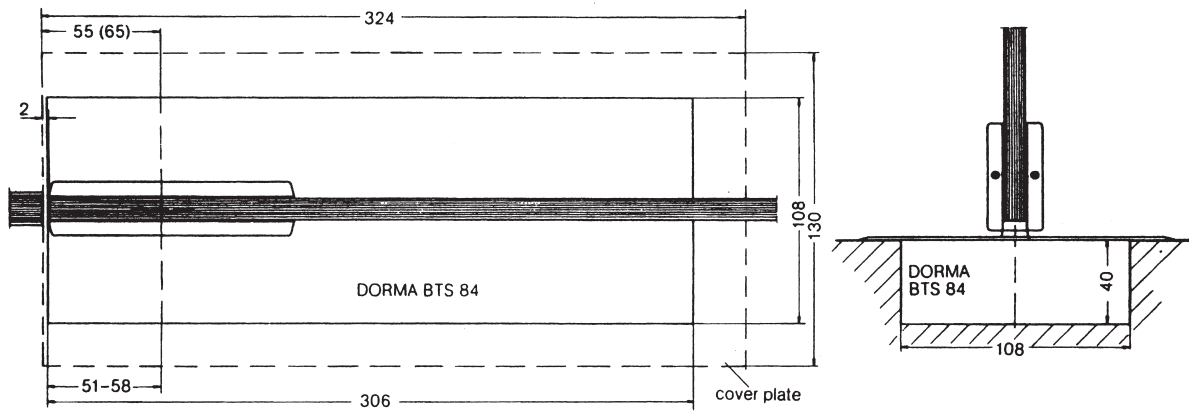

**Merchant Price List**

FRAMELESS COMMERCIAL HARDWARE

**Floor Spring Installation Details**

**Dorma BTS84 Floor Spring**

**Floor Box Dimensions** 306mm long x 108mm wide x 40mm deep

**Dorma BTS75V Floor Spring**

**Floor Box Dimensions** 285mm long x 78mm wide x 50mm deep

Ex Auckland Store. All prices exclude G.S.T.