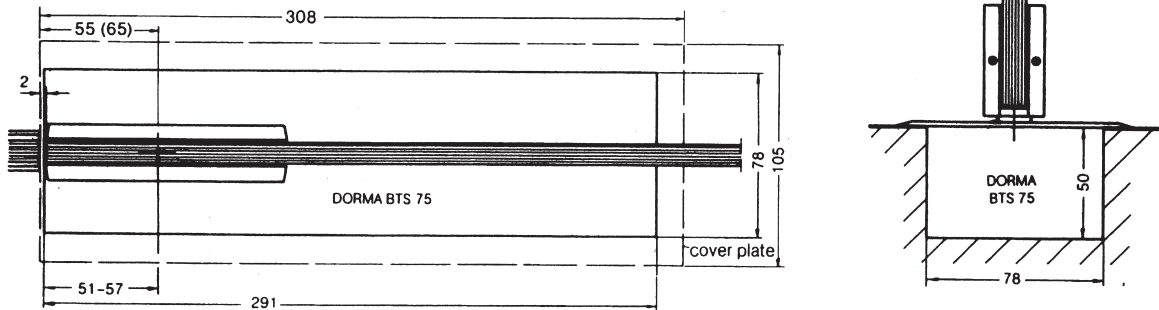

**Merchant Price List**

FRAMELESS COMMERCIAL HARDWARE

**Floor Spring Installation Details**

**Dorma BTS84 Floor Spring**

**Floor Box Dimensions** 306mm long x 108mm wide x 40mm deep

**Dorma BTS75V Floor Spring**

**Floor Box Dimensions** 285mm long x 78mm wide x 50mm deep

Ex Auckland Store. All prices exclude G.S.T.