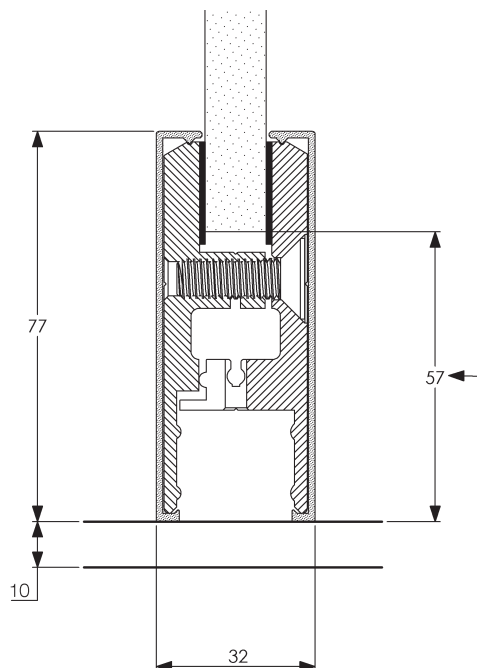

Installation Details
FRAMELESS COMMERCIAL HARDWARE
Metro Door Rail Installation Details

Dimensions and deductions for rail are the same for top and bottom rails.

Deduction for rail is 57mm

Typical floor clearance for door 10mm

Typical head clearance for door 3mm

Rail length is equal to door width or sidelight width.

Metro Floor Spring Installation Details
MFx840 Floor Spring

Floor box dimensions 307mm long x 108mm wide x 40mm deep