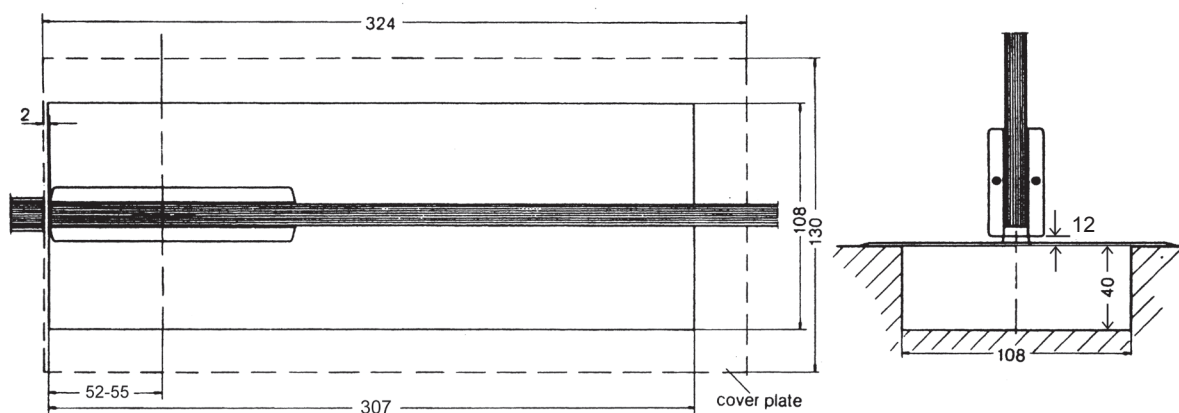

Installation Details
FRAMELESS COMMERCIAL HARDWARE
Metro Door Rail Installation Details

Dimensions and deductions for rail are the same for top and bottom rails.

Deduction for rail is 57mm

Typical floor clearance for door 10mm

Typical head clearance for door 3mm

Rail length is equal to door width or sidelight width.

Metro Floor Spring Installation Details
MFx840 Floor Spring

Floor box dimensions 307mm long x 108mm wide x 40mm deep