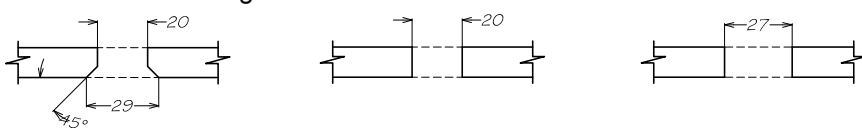

Hole Details for Toughened Glass

Hole Details for Insulated Glass

Ex Auckland Store. All prices exclude G.S.T.