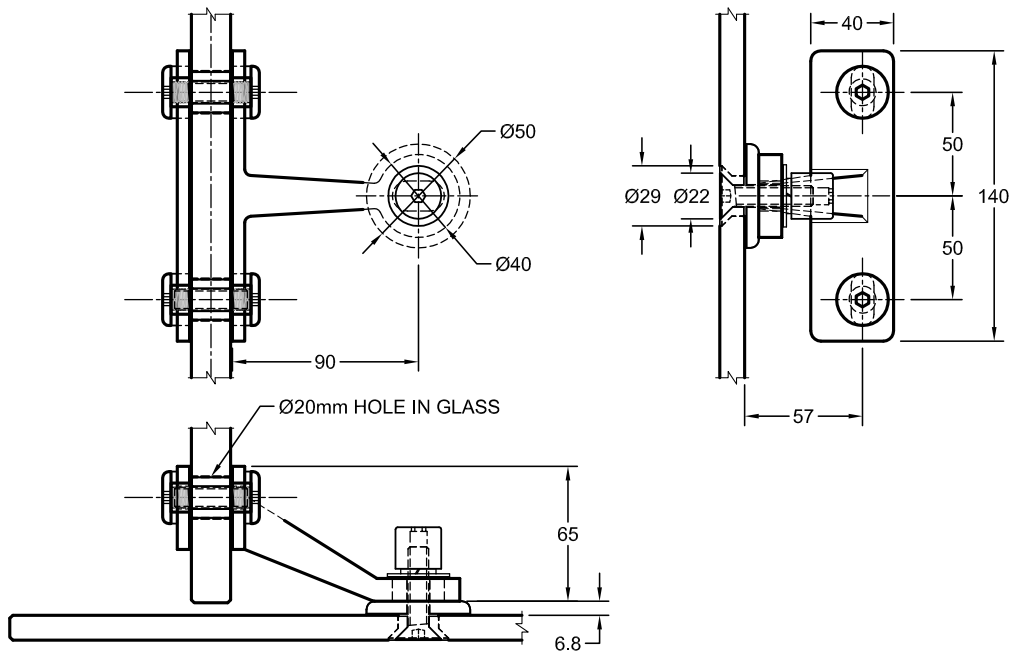

Merchant Price List

AUSTVISION FRAMELESS ASSEMBLIES

Heavy Duty Spider

Code	Description	Price
445/2M/1	Specify Glass Thickness and Fixing Type Specify finish 316SSS or PSS	

GLASS FASTENERS
STANDARD