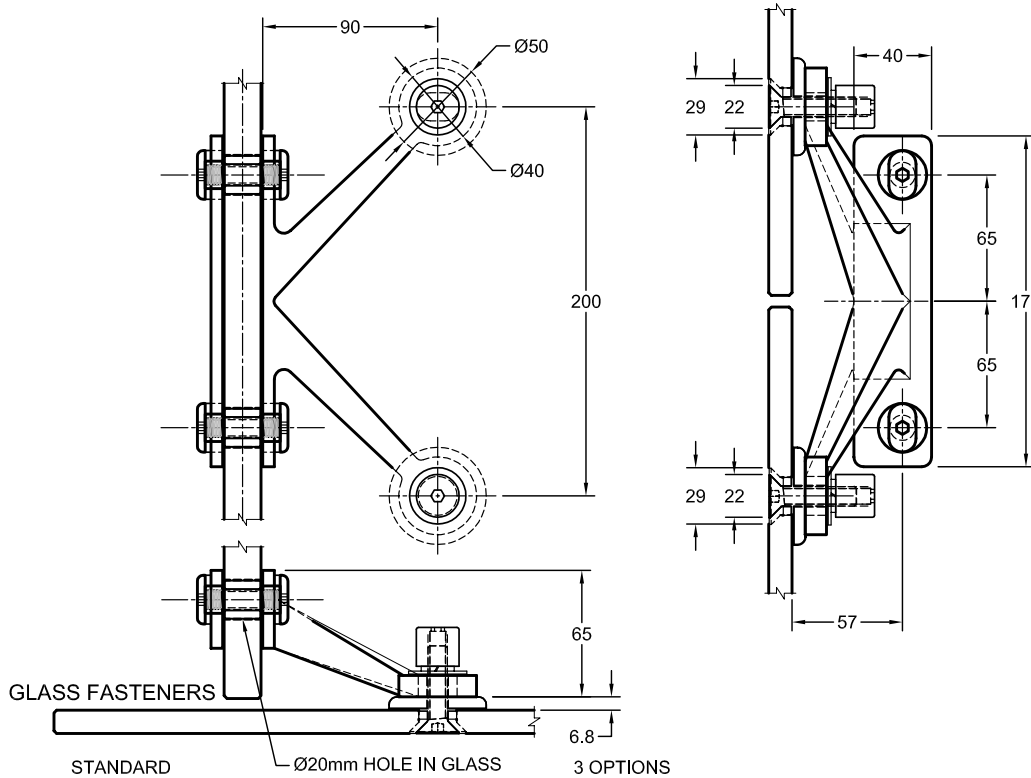

Merchant Price List

AUSTVISION FRAMELESS ASSEMBLIES

Heavy Duty Spider

Code	Description	Price
445/4M/2	Specify Glass Thickness and Fixing Type Specify finish 316SSS or PSS	

Ex Auckland Store. All prices exclude G.S.T.