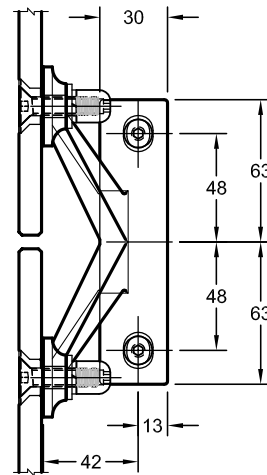

Merchant Price List

AUSTVISION FRAMELESS ASSEMBLIES

Light Weight Spider

Code	Description	Price
444/4	Specify Glass Thickness and Fixing Type Specify finish 316SSS or PSS	

GLASS FIXINGS

STANDARD

3 OPTIONS

M8 Csk SCREW GLASS HOLE DETAIL	M8 Csk SCREW WITH Ra DISC GLASS HOLE DETAIL	M10 Csk SCREW GLASS HOLE DETAIL	M10 Csk SCREW WITH Ra DISC GLASS HOLE DETAIL

Ex Auckland Store. All prices exclude G.S.T.