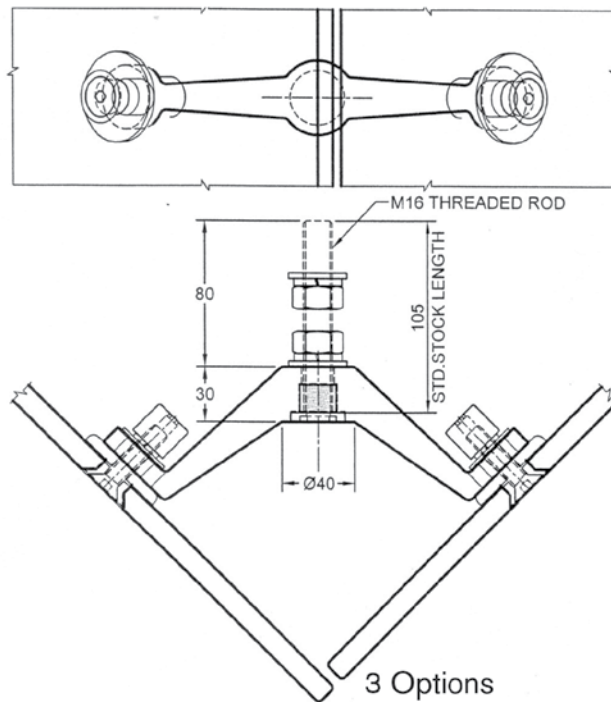

Merchant Price List

AUSTVISION FRAMELESS ASSEMBLIES

Heavy Duty Spider

Code	Description	Price
446/2M/90°	Specify Glass Thickness and Fixing Type Specify finish 316SSS or PSS	

Glass Fasteners
Standard

3 Options

6.8	6.8	52	50
FIXED M10 Csk SCREW Glass Hole Detail	FIXED M10 Csk SCREW Ra DISC Glass Hole Detail	SWIVEL 32/22-22n Glass Hole Detail	SWIVEL 60/22-22n Glass Hole Detail

Ex Auckland Store. All prices exclude G.S.T.