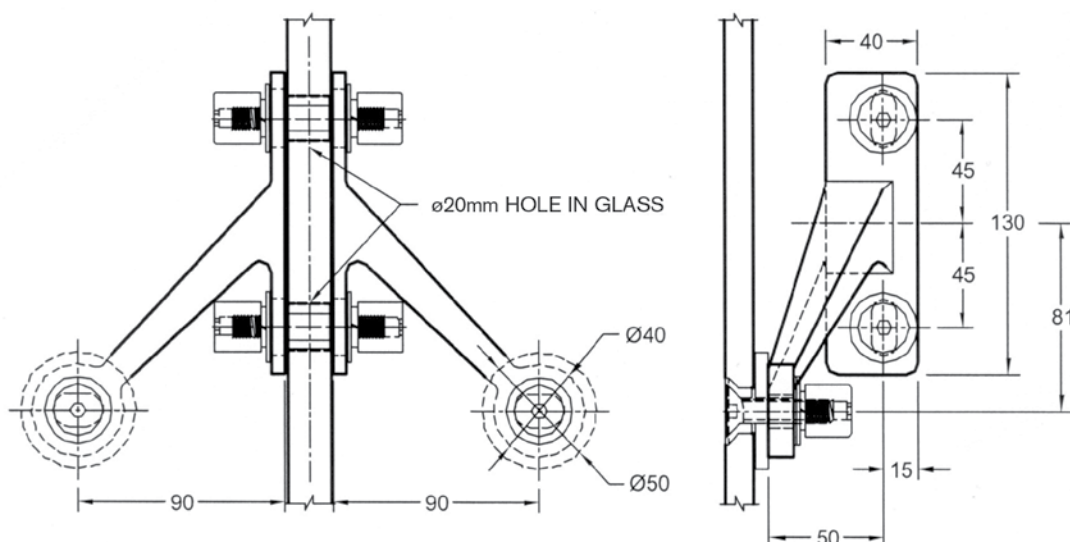

PLEASE NOTE: Item not readily stocked. Allow lead time for delivery of parts.

Fastener Types

3 Options

 <p>6.8</p>	 <p>47</p>	 <p>53</p>
<p>FIXED M10 Csk SCREW</p>	<p>SWIVEL 26/20-15n</p>	<p>SWIVEL 32/22-20n</p>
 <p>45° Ø20 Ø29</p>	 <p>45° Ø24 Ø32</p>	 <p>45° Ø27 Ø38</p>
<p>Glass Hole Detail</p>	<p>Glass Hole Detail</p>	<p>Glass Hole Detail</p>