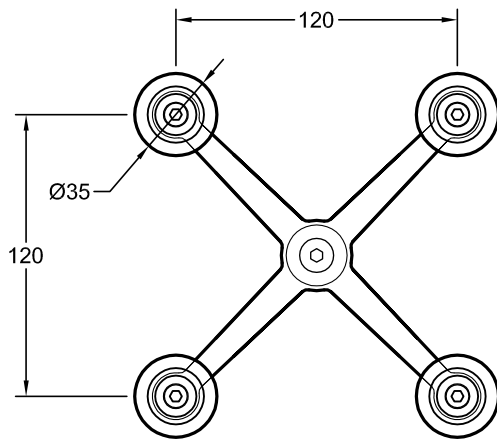

Merchant Price List

AUSTVISION FRAMELESS ASSEMBLIES

Light Weight Spider

Code	Description	Price
443/4	Specify Glass Thickness and Fixing Type Specify finish 316SSS or PSS	

GLASS FASTENERS
STANDARD

3 OPTIONS

M8 Csk SCREW	M8 Csk SCREW WITH Ra DISC	M10 Csk SCREW	M10 Csk SCREW WITH Ra DISC
GLASS HOLE DETAIL	GLASS HOLE DETAIL	GLASS HOLE DETAIL	GLASS HOLE DETAIL

Ex Auckland Store. All prices exclude G.S.T.