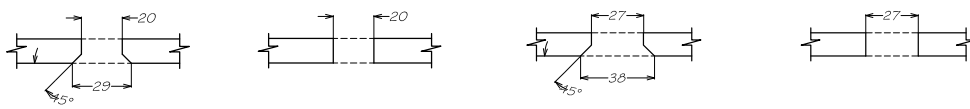

Hole Details for Insulated Glass

Ex Auckland Store. All prices exclude G.S.T.