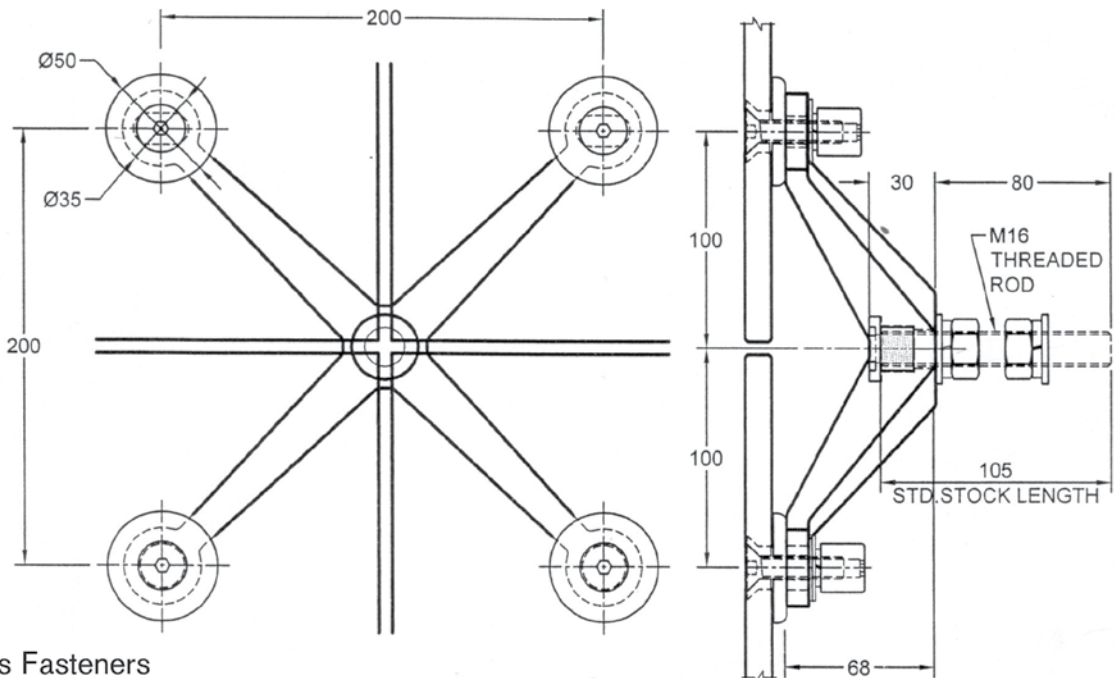

Merchant Price List

AUSTVISION FRAMELESS ASSEMBLIES

Heavy Duty Spider

Code	Description	Price
446/4M	Specify Glass Thickness and Fixing Type Specify finish 316SSS or PSS	

Glass Fasteners
Standard

3 Options

6.8	6.8	52	50
FIXED M10 Csk SCREW 45° Ø29	FIXED M10 Csk SCREW Ra DISC Ø20	SWIVEL 32/22-22n 45° Ø38	SWIVEL 60/22-22n Ø27
Glass Hole Detail	Glass Hole Detail	Glass Hole Detail	Glass Hole Detail

Ex Auckland Store. All prices exclude G.S.T.