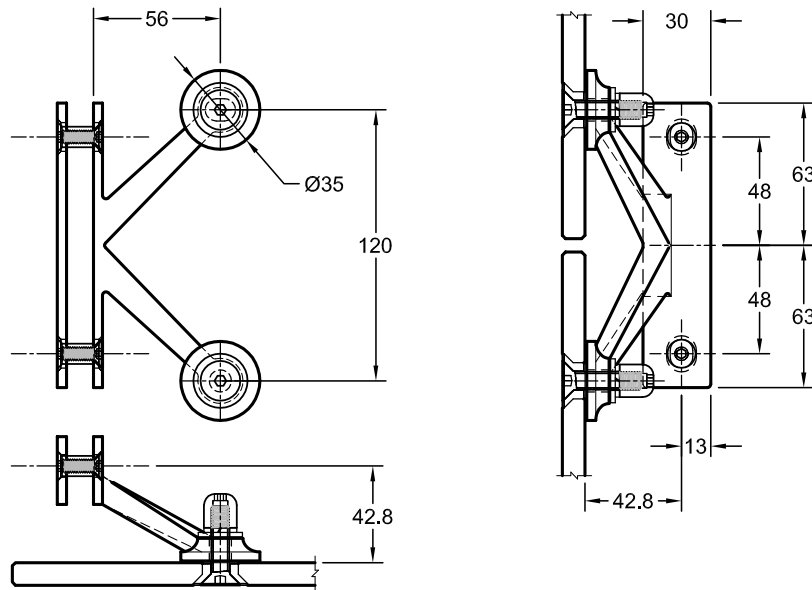

Merchant Price List

AUSTVISION FRAMELESS ASSEMBLIES

Light Weight Spider

Code	Description	Price
444/4/2	Specify Glass Thickness and Fixing Type Specify finish 316SSS or PSS	

PLEASE NOTE: Item not readily stocked. Allow lead time for delivery of parts.

GLASS FASTENERS
STANDARD

3 OPTIONS

M8 Csk SCREW	M8 Csk SCREW WITH Ra DISC	M10 Csk SCREW	M10 Csk SCREW WITH Ra DISC
GLASS HOLE DETAIL	GLASS HOLE DETAIL	GLASS HOLE DETAIL	GLASS HOLE DETAIL

Ex Auckland Store. All prices exclude G.S.T.