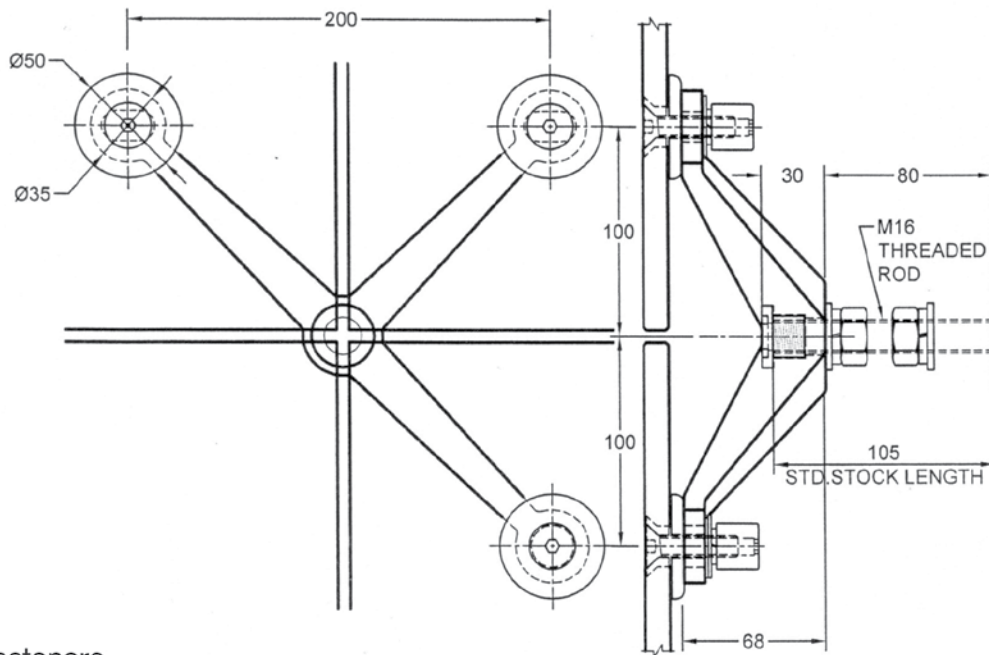

Glass Fasteners
Standard

3 Options

<p>6.8</p>	<p>6.8</p>	<p>52</p>	<p>50</p>
<p>FIXED M10 Csk SCREW</p> <p>45° Ø29</p>	<p>FIXED M10 Csk SCREW Ra DISC</p> <p>Ø20</p>	<p>SWIVEL 32/22-22n</p> <p>45° Ø38</p>	<p>SWIVEL 60/22-22n</p> <p>Ø27</p>
Glass Hole Detail	Glass Hole Detail	Glass Hole Detail	Glass Hole Detail

PLEASE NOTE: Item not readily stocked. Allow lead time for delivery of parts.

Glass Fasteners
Standard

3 Options

<p>6.8</p>	<p>6.8</p>	<p>52</p>	<p>50</p>
<p>FIXED M10 Csk SCREW</p> <p>45° Ø29</p>	<p>FIXED M10 Csk SCREW Ra DISC</p> <p>Ø20</p>	<p>SWIVEL 32/22-22n</p> <p>45° Ø38</p>	<p>SWIVEL 60/22-22n</p> <p>Ø27</p>
Glass Hole Detail	Glass Hole Detail	Glass Hole Detail	Glass Hole Detail