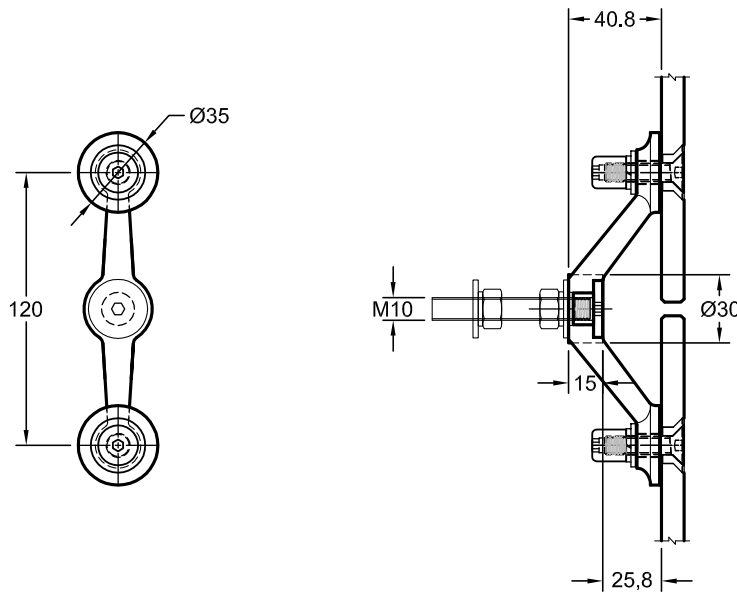

Merchant Price List

AUSTVISION FRAMELESS ASSEMBLIES

Light Weight Spider

Code	Description	Price
443/2	Specify Glass Thickness and Fixing Type Specify finish 316SSS or PSS	

GLASS FASTENERS
STANDARD

3 OPTIONS

M8 Csk SCREW GLASS HOLE DETAIL	M8 Csk SCREW WITH Ra DISC GLASS HOLE DETAIL	M10 Csk SCREW GLASS HOLE DETAIL	M10 Csk SCREW WITH Ra DISC GLASS HOLE DETAIL

Ex Auckland Store. All prices exclude G.S.T.