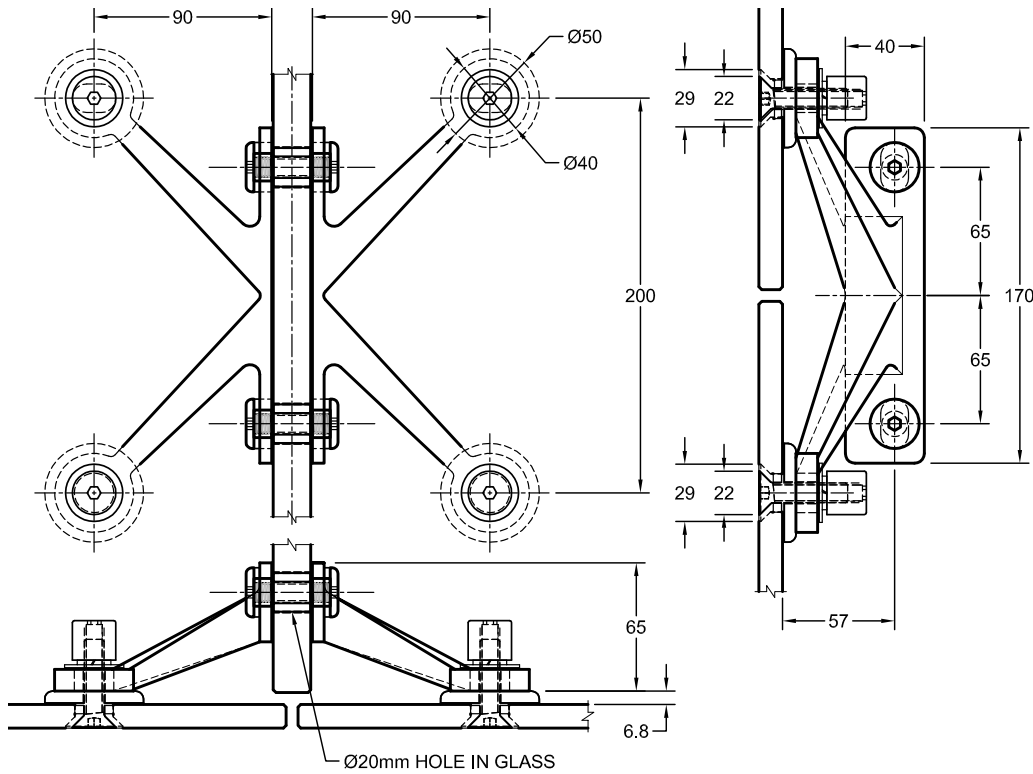

Merchant Price List

AUSTVISION FRAMELESS ASSEMBLIES

Heavy Duty Spider

Code	Description	Price
445/4M	Specify Glass Thickness and Fixing Type Specify finish 316SSS or PSS	

GLASS FIXING OPTIONS
STANDARD

3 OPTIONS

FIXED M10 Csk SCREW GLASS HOLE DETAIL	FIXED BUTTON HEAD M10 Csk SCREW GLASS HOLE DETAIL	SWIVEL 32/22-22n GLASS HOLE DETAIL	SWIVEL 60/22-22n GLASS HOLE DETAIL

Ex Auckland Store. All prices exclude G.S.T.