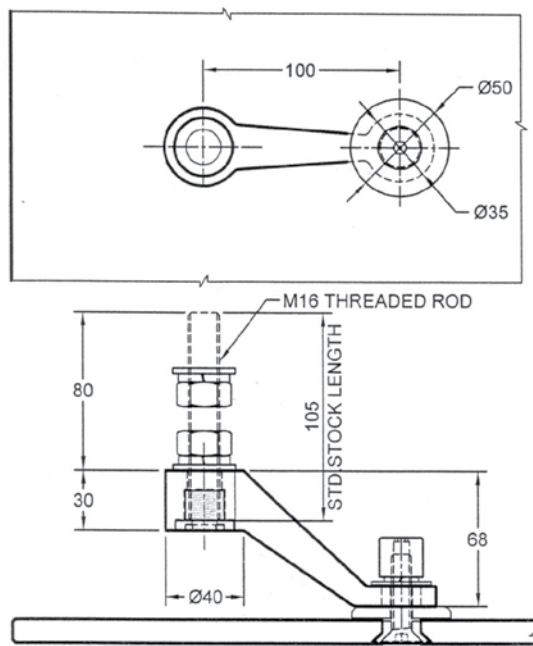

Glass Fasteners
Standard

3 Options

<p>6.8</p>	<p>6.8</p>	<p>52</p>	<p>50</p>
<p>FIXED M10 Csk SCREW</p> <p>45° Ø29</p>	<p>FIXED M10 Csk SCREW Ra DISC</p> <p>Ø20</p>	<p>SWIVEL 32/22-22n</p> <p>45° Ø38</p>	<p>SWIVEL 60/22-22n</p> <p>Ø27</p>
Glass Hole Detail	Glass Hole Detail	Glass Hole Detail	Glass Hole Detail

PLEASE NOTE: Item not readily stocked. Allow lead time for delivery of parts.

Glass Fasteners
Standard

3 Options

<p>6.8</p>	<p>6.8</p>	<p>52</p>	<p>50</p>
<p>FIXED M10 Csk SCREW</p> <p>45° Ø29</p>	<p>FIXED M10 Csk SCREW Ra DISC</p> <p>Ø20</p>	<p>SWIVEL 32/22-22n</p> <p>45° Ø38</p>	<p>SWIVEL 60/22-22n</p> <p>Ø27</p>
Glass Hole Detail	Glass Hole Detail	Glass Hole Detail	Glass Hole Detail

Glass Fasteners
Standard

3 Options

 <p>6.8</p> <p>FIXED M10 Csk SCREW</p>  <p>Glass Hole Detail</p>	 <p>6.8</p> <p>FIXED M10 Csk SCREW Ra DISC</p>  <p>Glass Hole Detail</p>	 <p>52</p> <p>SWIVEL 32/22-22n</p>  <p>Glass Hole Detail</p>	 <p>50</p> <p>SWIVEL 60/22-22n</p>  <p>Glass Hole Detail</p>
---	---	---	---