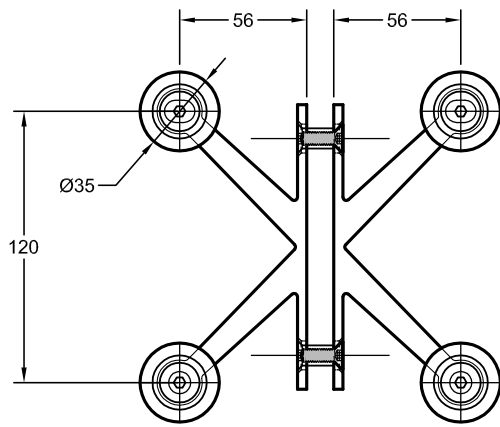

Merchant Price List

AUSTVISION FRAMELESS ASSEMBLIES

Light Weight Spider

Code	Description	Price
444/4	Specify Glass Thickness and Fixing Type Specify finish 316SSS or PSS	

GLASS FIXINGS

STANDARD

3 OPTIONS

M8 Csk SCREW GLASS HOLE DETAIL	M8 Csk SCREW WITH Ra DISC GLASS HOLE DETAIL	M10 Csk SCREW GLASS HOLE DETAIL	M10 Csk SCREW WITH Ra DISC GLASS HOLE DETAIL

Ex Auckland Store. All prices exclude G.S.T.