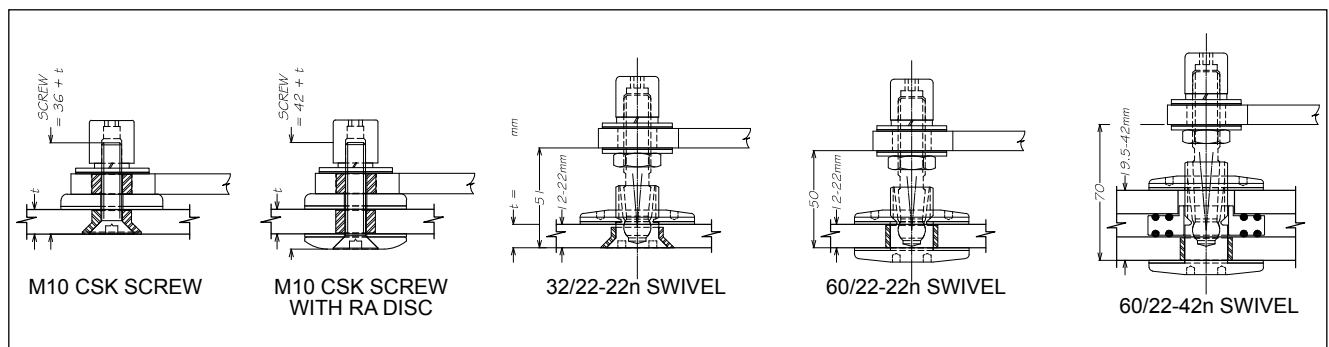

Typical Fixing Options

Hole Details for Toughened Glass