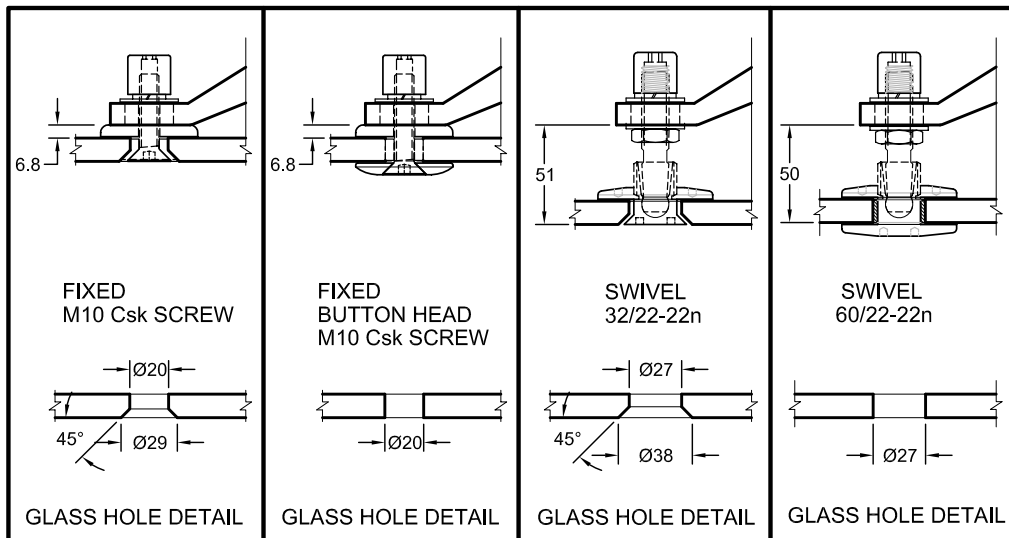

Merchant Price List

AUSTVISION FRAMELESS ASSEMBLIES

Heavy Duty Spider

Code	Description	Price
445/4M/2	Specify Glass Thickness and Fixing Type Specify finish 316SSS or PSS	

Ex Auckland Store. All prices exclude G.S.T.