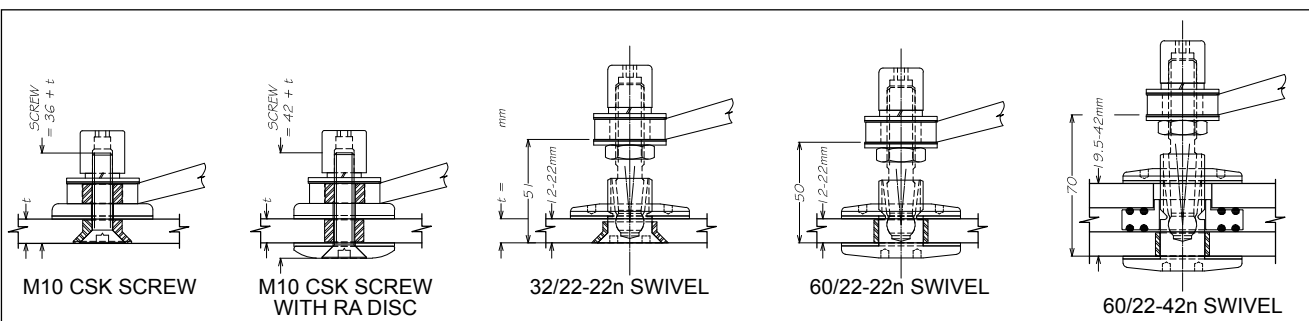

Typical Fixing Options