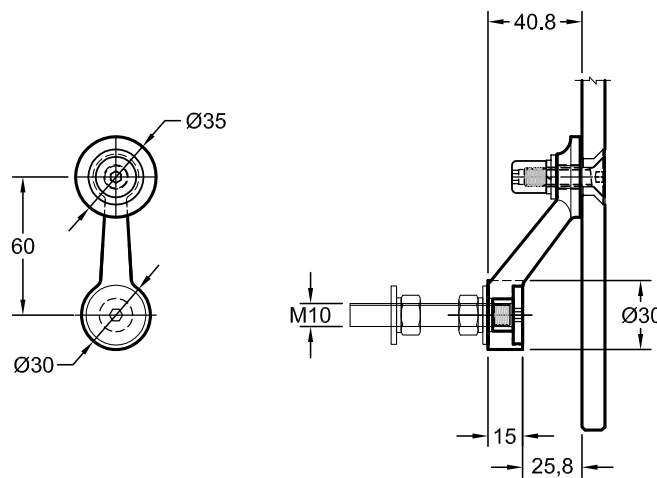

Merchant Price List

AUSTVISION FRAMELESS ASSEMBLIES

Light Weight Spider

Code	Description	Price
443/2/1	Specify Glass Thickness and Fixing Type Specify finish 316SSS or PSS	

GLASS FASTENERS
STANDARD

3 OPTIONS

M8 Csk SCREW	M8 Csk SCREW WITH Ra DISC	M10 Csk SCREW	M10 Csk SCREW WITH Ra DISC
GLASS HOLE DETAIL	GLASS HOLE DETAIL	GLASS HOLE DETAIL	GLASS HOLE DETAIL

Ex Auckland Store. All prices exclude G.S.T.