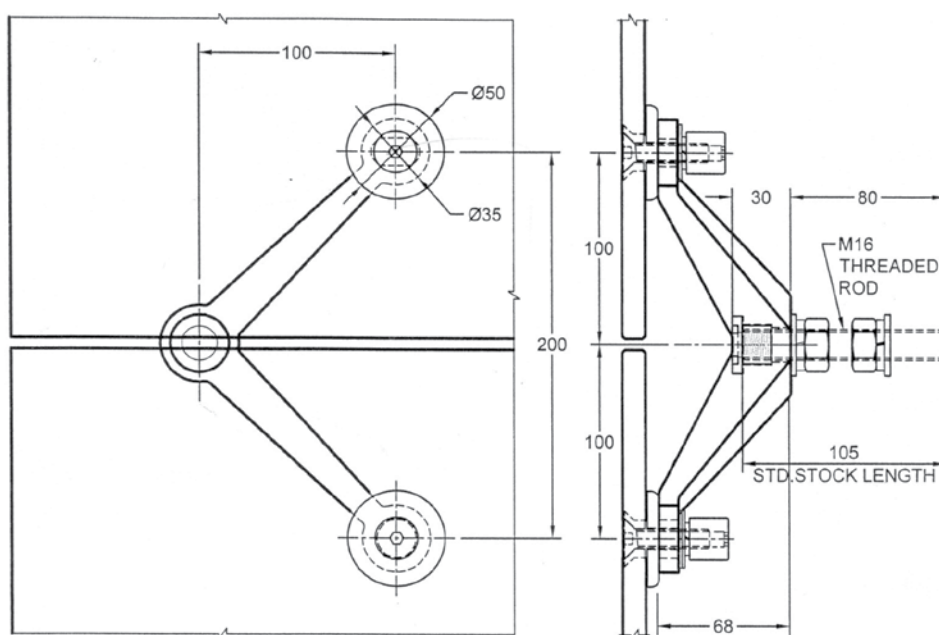

Merchant Price List

AUSTVISION FRAMELESS ASSEMBLIES

Heavy Duty Spider

Code	Description	Price
446/4M/2	Specify Glass Thickness and Fixing Type Specify finish 316SSS or PSS	

Glass Fasteners
Standard

3 Options

6.8 FIXED M10 Csk SCREW Glass Hole Detail	6.8 FIXED M10 Csk SCREW Ra DISC Glass Hole Detail	52 SWIVEL 32/22-22n Glass Hole Detail	50 SWIVEL 60/22-22n Glass Hole Detail

Ex Auckland Store. All prices exclude G.S.T.