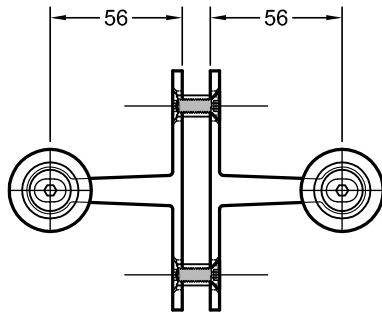

Merchant Price List

AUSTVISION FRAMELESS ASSEMBLIES

Light Weight Spider

Code	Description	Price
444/2	Specify Glass Thickness and Fixing Type Specify finish 316SSS or PSS	

GLASS FASTENERS
STANDARD

3 OPTIONS

M8 Csk SCREW GLASS HOLE DETAIL	M8 Csk SCREW WITH Ra DISC GLASS HOLE DETAIL	M10 Csk SCREW GLASS HOLE DETAIL	M10 Csk SCREW WITH Ra DISC GLASS HOLE DETAIL

Ex Auckland Store. All prices exclude G.S.T.