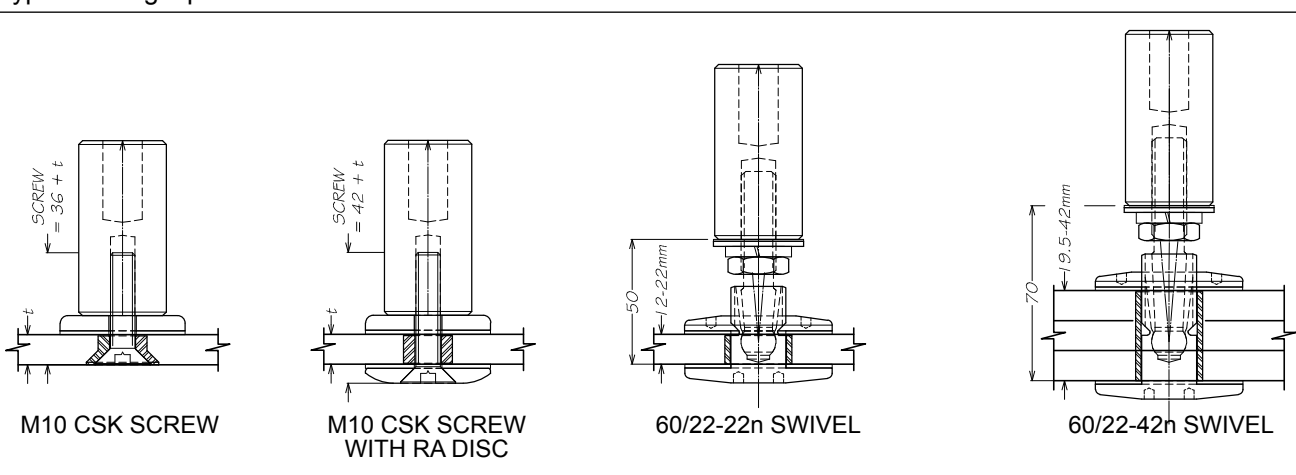

Typical Fixing Options