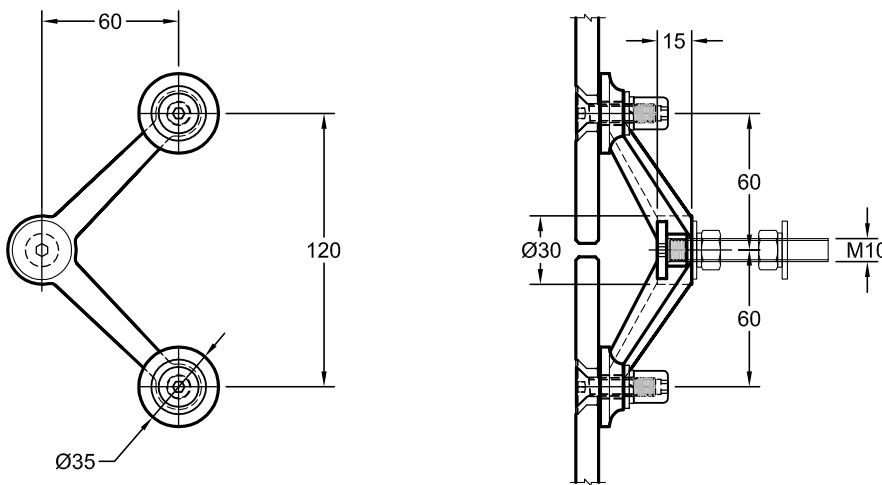

Merchant Price List

AUSTVISION FRAMELESS ASSEMBLIES

Light Weight Spider

Code	Description	Price
443/4/2	Specify Glass Thickness and Fixing Type Specify finish 316SSS or PSS	

PLEASE NOTE: Item not readily stocked. Allow lead time for delivery of parts.

GLASS FASTENERS
STANDARD

3 OPTIONS

M8 Csk SCREW	M8 Csk SCREW WITH Ra DISC	M10 Csk SCREW	M10 Csk SCREW WITH Ra DISC
GLASS HOLE DETAIL	GLASS HOLE DETAIL	GLASS HOLE DETAIL	GLASS HOLE DETAIL

Ex Auckland Store. All prices exclude G.S.T.