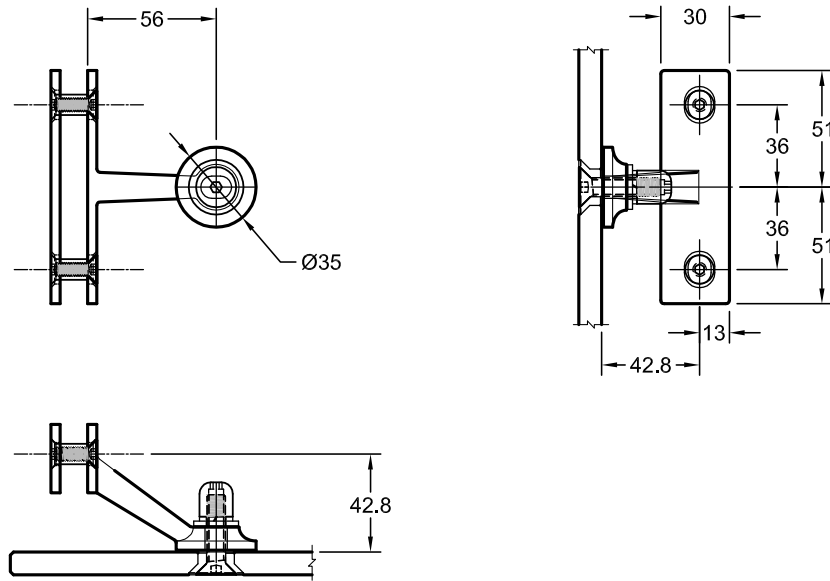

Merchant Price List

AUSTVISION FRAMELESS ASSEMBLIES

Light Weight Spider

Code	Description	Price
444/2/1	Specify Glass Thickness and Fixing Type Specify finish 316SSS or PSS	

GLASS FASTENERS
STANDARD

3 OPTIONS

M8 Csk SCREW GLASS HOLE DETAIL	M8 Csk SCREW WITH Ra DISC GLASS HOLE DETAIL	M10 Csk SCREW GLASS HOLE DETAIL	M10 Csk SCREW WITH Ra DISC GLASS HOLE DETAIL

Ex Auckland Store. All prices exclude G.S.T.