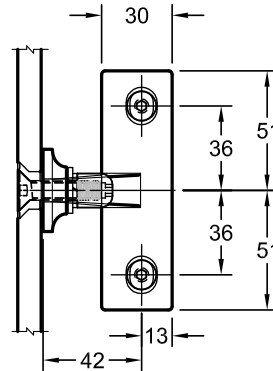

Merchant Price List

AUSTVISION FRAMELESS ASSEMBLIES

Light Weight Spider

Code	Description	Price
444/2	Specify Glass Thickness and Fixing Type Specify finish 316SSS or PSS	

GLASS FASTENERS
STANDARD

3 OPTIONS

M8 Csk SCREW GLASS HOLE DETAIL	M8 Csk SCREW WITH Ra DISC GLASS HOLE DETAIL	M10 Csk SCREW GLASS HOLE DETAIL	M10 Csk SCREW WITH Ra DISC GLASS HOLE DETAIL

Ex Auckland Store. All prices exclude G.S.T.