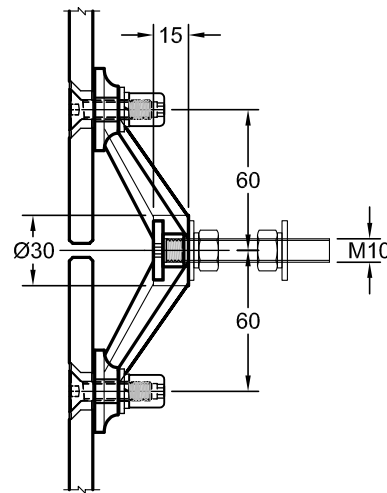

Merchant Price List

AUSTVISION FRAMELESS ASSEMBLIES

Light Weight Spider

Code	Description	Price
443/4	Specify Glass Thickness and Fixing Type Specify finish 316SSS or PSS	

GLASS FASTENERS
STANDARD

3 OPTIONS

M8 Csk SCREW	M8 Csk SCREW WITH Ra DISC	M10 Csk SCREW	M10 Csk SCREW WITH Ra DISC
GLASS HOLE DETAIL	GLASS HOLE DETAIL	GLASS HOLE DETAIL	GLASS HOLE DETAIL

Ex Auckland Store. All prices exclude G.S.T.