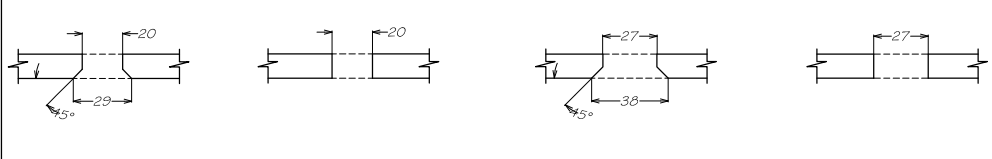

Hole Details for Toughened Glass

Hole Details for Insulated Glass

Ex Auckland Store. All prices exclude G.S.T.