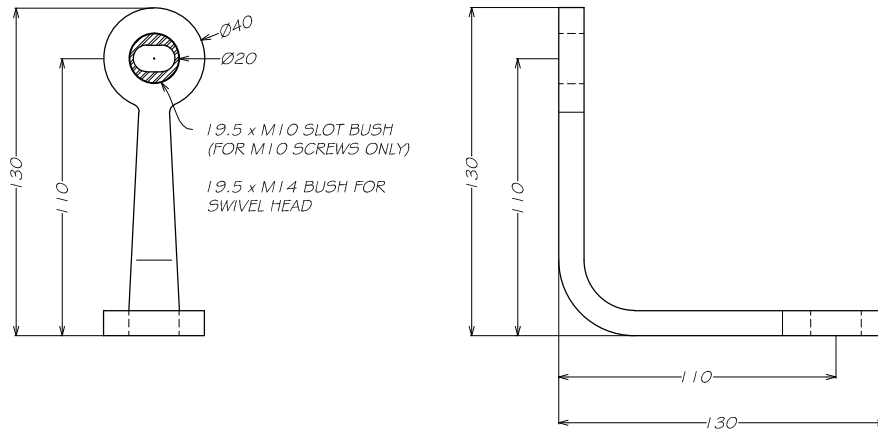

Merchant Price List

AUSTVISION FRAMELESS ASSEMBLIES

Special Spider Series

Code	Description	Price
448/2/90°	Specify Glass Thickness and Fixing Type Specify finish 316SSS or PSS	

PLEASE NOTE: Item not readily stocked. Allow lead time for delivery of parts.

448-2-90 SPIDER