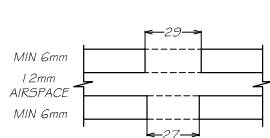

Hole Details for Insulated Glass

Ex Auckland Store. All prices exclude G.S.T.