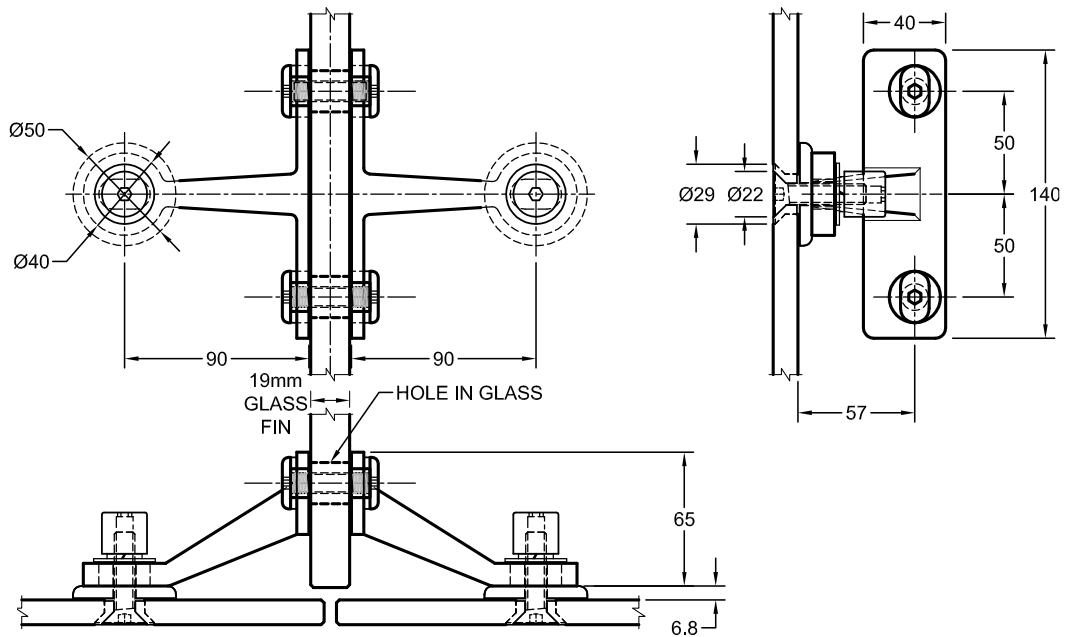

Merchant Price List

AUSTVISION FRAMELESS ASSEMBLIES

Heavy Duty Spider

Code	Description	Price
445/2M	Specify Glass Thickness and Fixing Type Specify finish 316SSS or PSS	

GLASS FASTENERS
STANDARD

3 OPTIONS

6.8	6.8	51	50
FIXED M10 Csk SCREW GLASS HOLE DETAIL	FIXED BUTTON HEAD M10 Csk SCREW GLASS HOLE DETAIL	SWIVEL 32/22-22n GLASS HOLE DETAIL	SWIVEL 60/22-22n GLASS HOLE DETAIL

Ex Auckland Store. All prices exclude G.S.T.