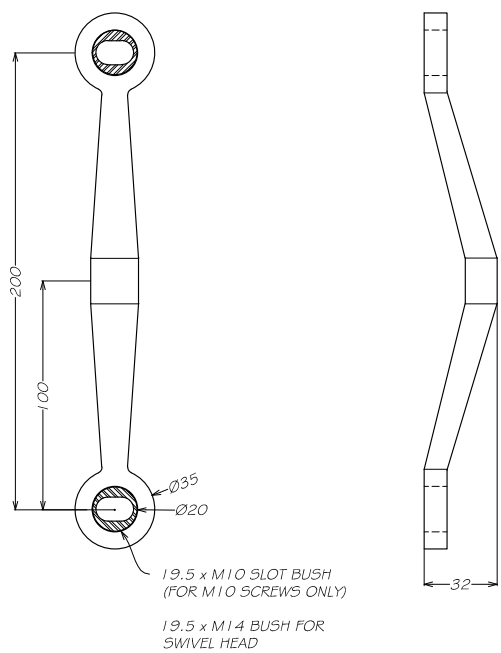

Merchant Price List

AUSTVISION FRAMELESS ASSEMBLIES

Special Spider Series

Code	Description	Price
448/2	Specify Glass Thickness and Fixing Type Specify finish 316SSS or PSS