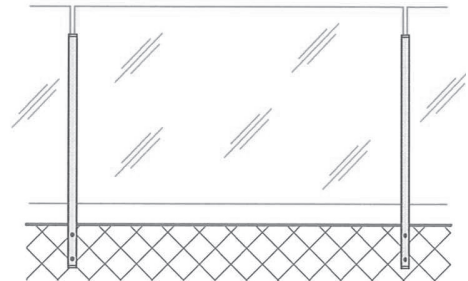

**Merchant Price List**

SEMI FRAMELESS ALUMINIUM POSTS

**Face Fix Low Height**

Up to 1200mm long post up to 1250mm high pool fence for 10mm toughened glass.

For protection against a fall, refer building code and / or any proprietary design document.

Residential only.

Stock powder coat is Silver Frost. This is a highly durable powder coat which is a very close match to natural anodised silver.

Product	Code	Description	Price
	FF-1001 LI	Face Fix Post Low Height Intermediate post. Up to approx 1050mm high glass	
	FF-1201 LI	Face Fix Post Low Height Intermediate post. Up to approx 1250mm high glass	
	FF-1001 LE	Face Fix Post Low Height End post. Up to approx 1050mm high glass	
	FF-1201 LE	Face Fix Post Low Height End post. Up to approx 1250mm high glass	
<p>x = up to 250mm above post</p>	<p>Surcharge for standard P/C colours</p> <p>1 to 5 posts + 10%</p> <p>6 to 10 posts + 5%</p> <p>11+ posts - NO EXTRA CHARGE</p>		
<p>For Fixings, see page 6.9</p> <p>For Fixing Details see pages 6.15 to 6.19</p>			