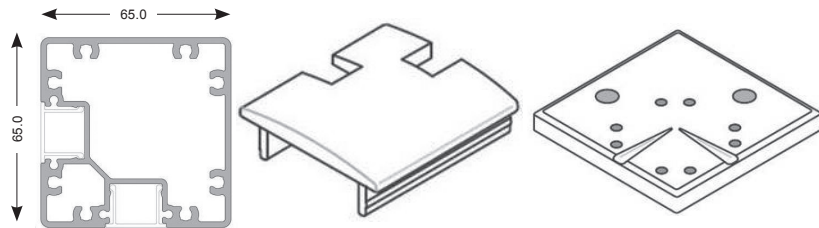

**Merchant Price List**

SEMI FRAMELESS ALUMINIUM POSTS

**Corner Post Base Fix Low Height**

Up to 1000mm long post up to 1250mm high pool fence for 10mm toughened glass.

For protection against a fall, refer building code and / or any proprietary design document.

Residential only.

Stock powder coat is Silver Frost. This is a highly durable powder coat which is a very close match to natural anodised silver.

Product	Code	Description	Price
	TMC-801 LC	Corner Top Mount Post Low Height End corner post up to 1050mm high glass Base plate & top cap shown above	
	TMC-1001 LC	Corner Top Mount Post Low Height End corner post up to 1250mm high glass Base plate & top cap shown above	
<p>x = up to 250mm above post</p>	<p>Surcharge for standard P/C colours</p> <p>1 to 5 posts + 10%</p> <p>6 to 10 posts + 5%</p> <p>11+ posts - NO EXTRA CHARGE</p>		
<p>For Fixings, see page 6.9 For Fixing Details see pages 6.10 to 6.14</p>			