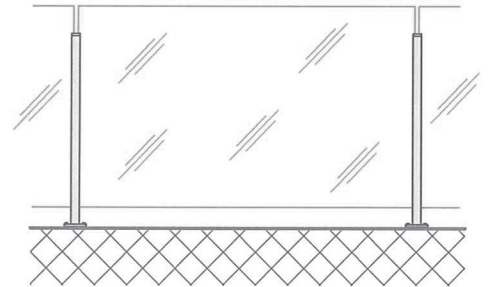

Merchant Price List

SEMI FRAMELESS ALUMINIUM POSTS

Base Fix Low Height

Up to 1000mm long post up to 1250mm high pool fence for 10mm toughened glass.

For protection against a fall, refer building code and / or any proprietary design document.

Residential only.

Stock powder coat is Silver Frost. This is a highly durable powder coat which is a very close match to natural anodised silver.

Product	Code	Description	Price
	TM-801 LI	Top Mount Post Low Height Intermediate post. Up to 1050mm high glass Specify base plate type see page 6.8	
	TM-1001 LI	Top Mount Post Low Height Intermediate post. Up to 1250mm high glass Specify base plate type see page 6.8	
	TM-801 LE	Top Mount Post Low Height End post. Up to 1050mm high glass Specify base plate type see page 6.8	
	TM-1001 LE	Top Mount Post Low Height End post. Up to 1250mm high glass Specify base plate type see page 6.8	