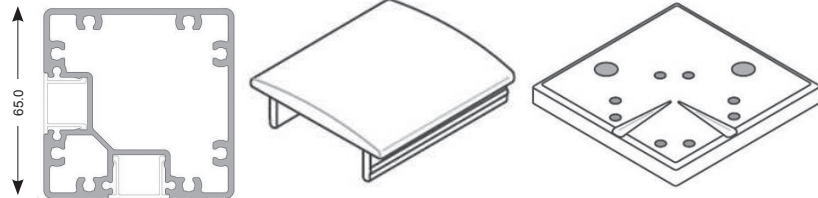

Merchant Price List

SEMI FRAMELESS ALUMINIUM POSTS

Corner Post Base Fix Full Height

Up to 1200mm long post up to 1200mm high pool fence for 10mm toughened glass.

For protection against a fall, refer building code and / or any proprietary design document.

Residential only.

Stock powder coat is Silver Frost. This is a highly durable powder coat which is a very close match to natural anodised silver.

Product	Code	Description	Price
	TMC-1000 FC	Corner Top Mount Post Full Height End corner post up to 1000mm high Base plate & top cap shown above	
	TMC-1200 FC	Corner Top Mount Post Full Height End corner post up to 1200mm high Base plate & top cap shown above	
<p>Surcharge for standard P/C colours 1 to 5 posts + 10% 6 to 10 posts + 5% 11+ posts - NO EXTRA CHARGE</p>			
<p>For Fixings, see page 6.9 For Fixing Details see pages 6.10 to 6.14</p>			