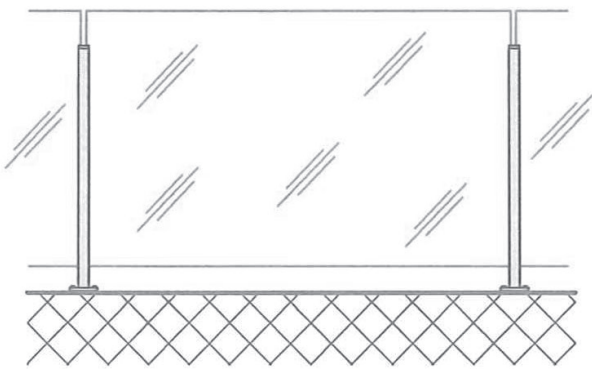

SEMI FRAMELESS ALUMINIUM POSTS

Metro Post System to Suit 10mm Toughened Glass

Posts are aluminium profile 65mm x 45mm in powder coat finish. Standard powder coat is Silver Frost

These posts are suitable for balustrade*, pool fence and wind break applications.
Residential only. Enquire for commercial options.

Typical Post Configurations

10mm Glass, Inline - Semi Frameless, Top Mount or Face Fix
(Glass edge up to 250mm above post top)

10mm Glass, Inline - Semi Frameless, Top Mount or Face Fix
(Glass edge flush)