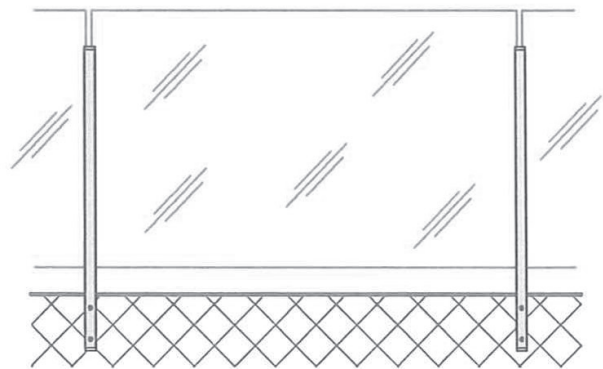

SEMI FRAMELESS ALUMINIUM POSTS

Metro Post System to Suit 10mm Toughened Glass

Posts are aluminium profile 65mm x 45mm in powder coat finish. Standard powder coat is Silver Frost

These posts are suitable for balustrade*, pool fence and wind break applications.
Residential only. Enquire for commercial options.

Typical Post Configurations

10mm Glass, Inline - Semi Frameless, Top Mount or Face Fix
(Glass edge up to 250mm above post top)

10mm Glass, Inline - Semi Frameless, Top Mount or Face Fix
(Glass edge flush)