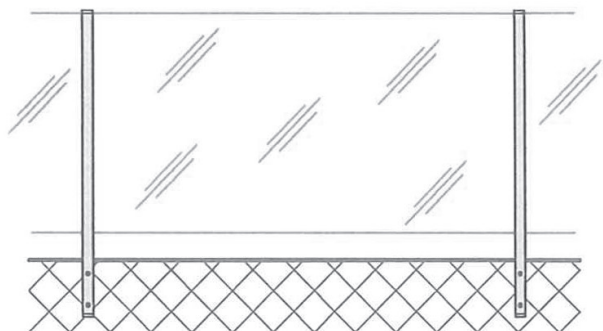

SEMI FRAMELESS ALUMINIUM POSTS

Metro Post System to Suit 10mm Toughened Glass

Posts are aluminium profile 65mm x 45mm in powder coat finish. Standard powder coat is Silver Frost

These posts are suitable for balustrade*, pool fence and wind break applications.
Residential only. Enquire for commercial options.

Typical Post Configurations

10mm Glass, Inline - Semi Frameless, Top Mount or Face Fix
(Glass edge up to 250mm above post top)

10mm Glass, Inline - Semi Frameless, Top Mount or Face Fix
(Glass edge flush)