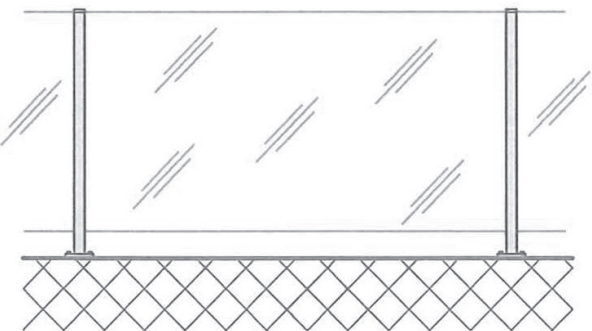

SEMI FRAMELESS ALUMINIUM POSTS

Metro Post System to Suit 10mm Toughened Glass

Posts are aluminium profile 65mm x 45mm in powder coat finish. Standard powder coat is Silver Frost

These posts are suitable for balustrade*, pool fence and wind break applications.
Residential only. Enquire for commercial options.

Typical Post Configurations

10mm Glass, Inline - Semi Frameless, Top Mount or Face Fix
(Glass edge up to 250mm above post top)

10mm Glass, Inline - Semi Frameless, Top Mount or Face Fix
(Glass edge flush)