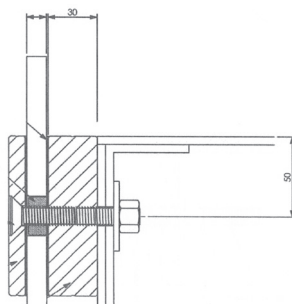

Steel Installation