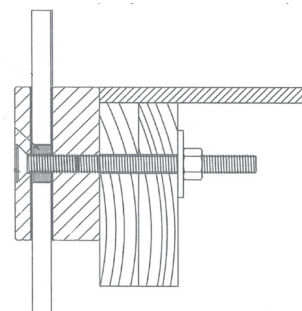

Timber Installation

For protection against a fall, refer building code and / or any proprietary design document.

Ex Auckland Store. All prices exclude G.S.T.