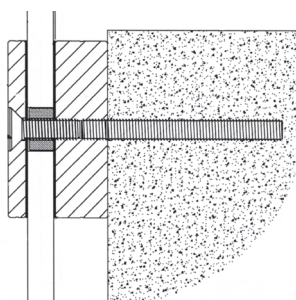

Merchant Price List

FRAMELESS BALUSTRADE SYSTEMS

100mm Face Fix Single Disc Fittings

Product	Code	Description	Price
	MB100/S/T30	<p>Heavy Weight Fixing Disc Suitable for Single Line Fixings Glass thickness 12mm or 15mm Compliant to NZS1170 for use in domestic and commercial installations</p> <p>Glass hole 25mm</p> <p>NB: MB100 are made to order</p>	
		<p>NB: Fixings ordered separately See M12 Rod Fixings on page 5.21</p>	