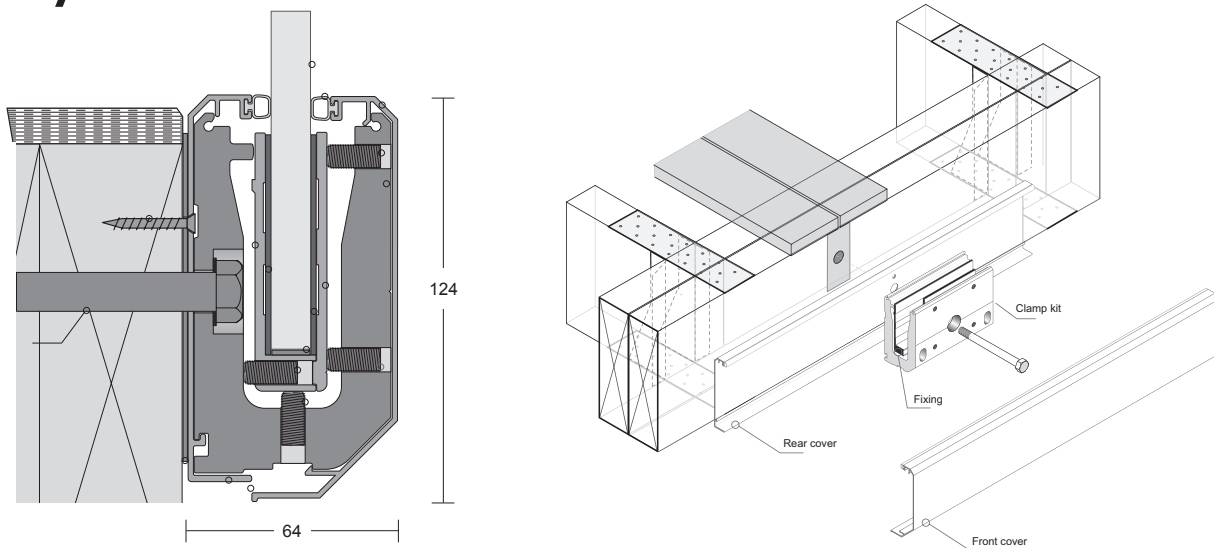

## FRAMELESS BALUSTRADE SYSTEMS

### Infinity BA124 Face Fix Glass Balustrade System

Infinity BA124 Glass Balustrade System is the ideal solution for face fix frameless glass balustrades.

No holes are required in the glass panels, they are simple to install, align and adjust.