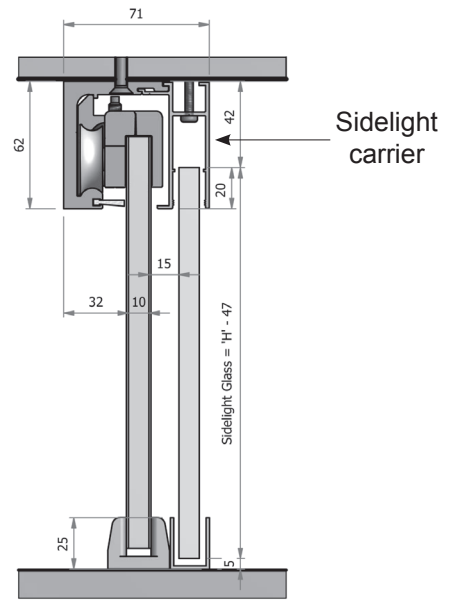

Merchant Price List

SPECIALITY FRAMELESS DOOR SYSTEMS

Glass Glide Ceiling Mount with Sidelight Carrier
Specify 10mm or 12mm toughened glass

To determine the height of glass doors & sidelights

H = Overall opening height
DH = Glass door height
DH = H less 37mm

SL = Glass sidelight height
SL = H less 47mm

With the Metro Glass Glide sliding door & sidelight system there are numerous set out options.

Above are two of the more common options.

Note: It is recommended that the door and sidelight overlap be 35mm each side.

When glazing side lights specify CS25 channel.

Ex Auckland Store. All prices exclude G.S.T.