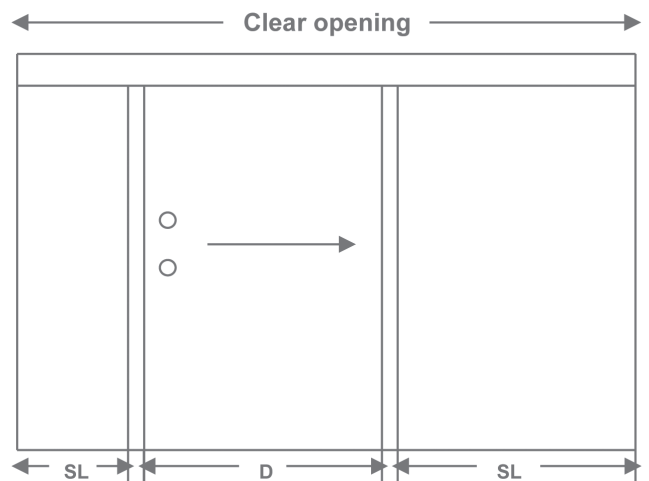

Merchant Price List

SPECIALITY FRAMELESS DOOR SYSTEMS

Glass Glide Ceiling Mount with Sidelight Carrier
Specify 10mm or 12mm toughened glass

To determine the height of glass doors & sidelights

H = Overall opening height
DH = Glass door height
DH = H less 37mm

SL = Glass sidelight height
SL = H less 47mm

With the Metro Glass Glide sliding door & sidelight system there are numerous set out options.

Above are two of the more common options.

Note: It is recommended that the door and sidelight overlap be 35mm each side.

When glazing side lights specify CS25 channel.

Ex Auckland Store. All prices exclude G.S.T.