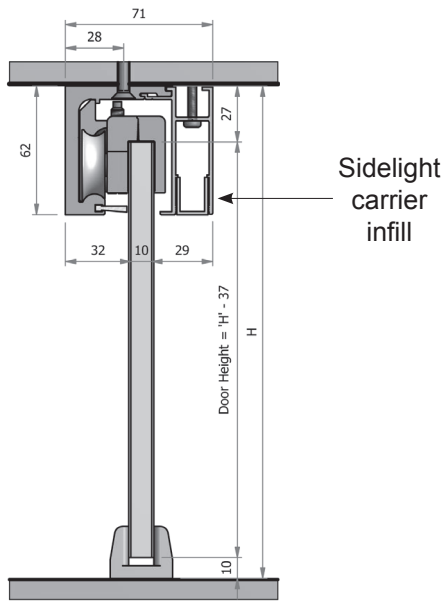

Merchant Price List

SPECIALITY FRAMELESS DOOR SYSTEMS

Glass Glide Ceiling Mount with Sidelight Carrier
Specify 10mm or 12mm toughened glass

To determine the height of glass doors & sidelights

H = Overall opening height
DH = Glass door height
DH = H less 37mm

SL = Glass sidelight height
SL = H less 47mm

With the Metro Glass Glide sliding door & sidelight system there are numerous set out options.

Above are two of the more common options.

Note: It is recommended that the door and sidelight overlap be 35mm each side.