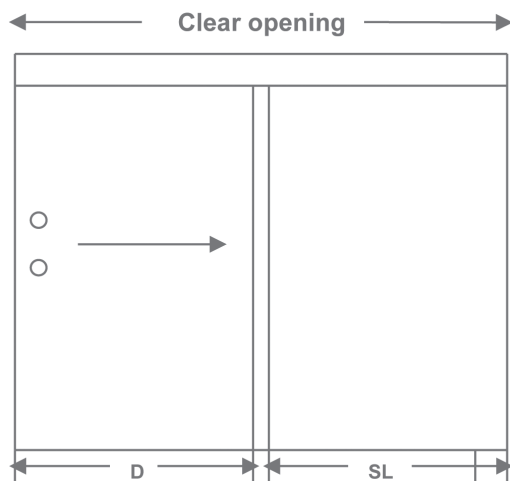

Merchant Price List

SPECIALITY FRAMELESS DOOR SYSTEMS

Glass Glide Ceiling Mount with Sidelight Carrier
Specify 10mm or 12mm toughened glass

To determine the height of glass doors & sidelights

H = Overall opening height
DH = Glass door height
DH = H less 37mm

SL = Glass sidelight height
SL = H less 47mm

With the Metro Glass Glide sliding door & sidelight system there are numerous set out options.

Above are two of the more common options.

Note: It is recommended that the door and sidelight overlap be 35mm each side.

When glazing side lights specify CS25 channel.

Ex Auckland Store. All prices exclude G.S.T.