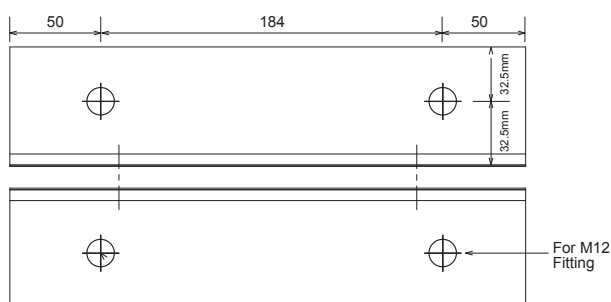

**Merchant Price List**
**FRAMELESS COMMERCIAL HARDWARE**
**Stainless Fin Brackets**

**Item not readily stocked.**  
**Allow lead time for**  
**delivery of parts.**

**Clamp Fixings included.**

Code	Description	Prices
FB-250	Fin Bracket Set to support 250mm Fin 250 x 65 x 65 x 6 Specify Glass thickness SSS	
FB-300	Fin Bracket Set to support 300mm Fin 300 x 65 x 65 x 6 Specify Glass thickness SSS	
FB-SP	Special length Fin bracket 65 x 65 x 6 Specify Glass thickness SSS	