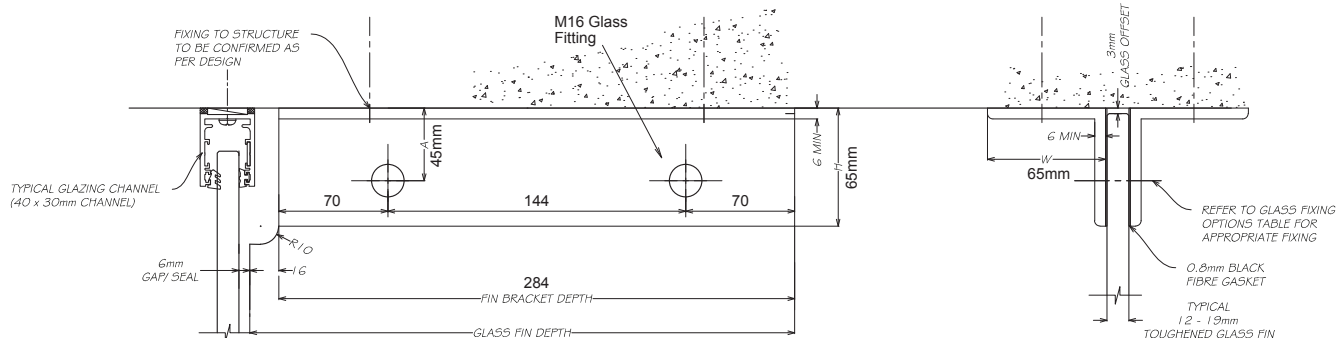

**Merchant Price List**
**FRAMELESS COMMERCIAL HARDWARE**
**Stainless Fin Brackets**

**Item not readily stocked.**  
**Allow lead time for**  
**delivery of parts.**

**Clamp Fixings included.**

Code	Description	Prices
FB-250	Fin Bracket Set to support 250mm Fin 250 x 65 x 65 x 6 Specify Glass thickness SSS	
FB-300	Fin Bracket Set to support 300mm Fin 300 x 65 x 65 x 6 Specify Glass thickness SSS	
FB-SP	Special length Fin bracket 65 x 65 x 6 Specify Glass thickness SSS	