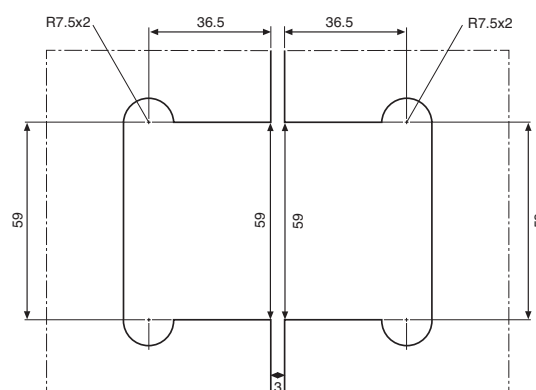

IL-701C

Lock

Keeper

GLASS
PREPARATION

Ex Auckland Store. All prices exclude G.S.T.