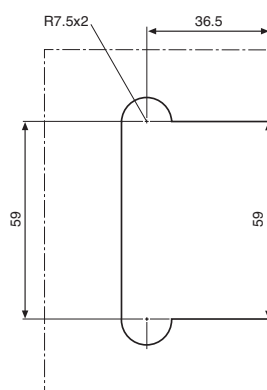

Merchant Price List

FRAMELESS COMMERCIAL HARDWARE

Glass Door Indicator Locks for Swing Doors

For Toilet and Bathroom Doors. To suit 8mm and 10mm glass.

Product	Code	Description	Polished Chrome	Satin Chrome
	IL700C	Indicator Lock Door to Wall (Glass Cut Out Required)		
	IL701C	Indicator Lock Door to Sidepanel (Glass Cut Outs Required)		
	IL600C	Indicator Lock Door to Wall (No Glass Cut Out Required)		
	IL601C	Indicator Lock Door to Sidepanel (No Glass Cut Outs Required)		

IL-700C

Lock