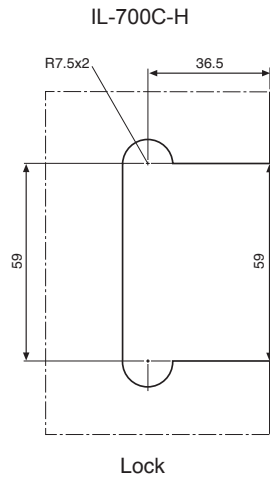

Merchant Price List

FRAMELESS GLASS SHOWER COMPONENTS

Glass Door Indicator Locks for Sliding Doors

For Toilet and Bathroom Doors. To suit 8mm and 10mm glass.

Product	Code	Description	Polished Chrome	Satin Chrome
	IL700C-H	Indicator Lock Door to Wall (Glass Cut Out Required)		
	IL701C-H	Indicator Lock Door to Sidepanel (Glass Cut Outs Required)		

GLASS
PREPARATION

Ex Auckland Store. All prices exclude G.S.T.