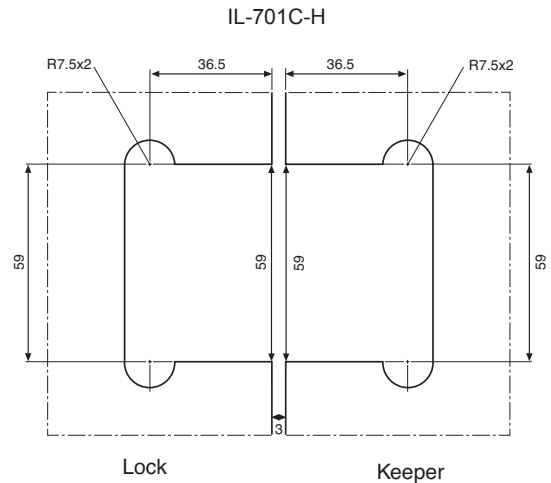

Merchant Price List

FRAMELESS GLASS SHOWER COMPONENTS

Glass Door Indicator Locks for Sliding Doors

For Toilet and Bathroom Doors. To suit 8mm and 10mm glass.

Product	Code	Description	Polished Chrome	Satin Chrome
	IL700C-H	Indicator Lock Door to Wall (Glass Cut Out Required)		
	IL701C-H	Indicator Lock Door to Sidepanel (Glass Cut Outs Required)		

GLASS
PREPARATION

Ex Auckland Store. All prices exclude G.S.T.