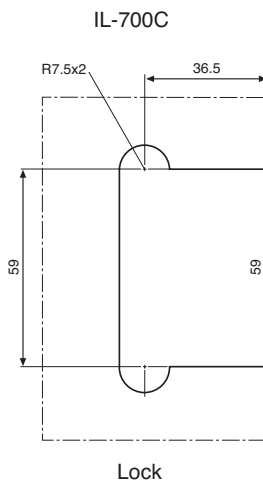

Merchant Price List

FRAMELESS GLASS SHOWER COMPONENTS

Glass Door Indicator Locks for Swing Doors

For Toilet and Bathroom Doors. To suit 8mm and 10mm glass.

Product	Code	Description	Polished Chrome	Satin Chrome
	IL700C	Indicator Lock Door to Wall (Glass Cut Out Required)		
	IL701C	Indicator Lock Door to Sidepanel (Glass Cut Outs Required)		
	IL600C	Indicator Lock Door to Wall (No Glass Cut Out Required)		

GLASS
PREPARATION

Ex Auckland Store. All prices exclude G.S.T.