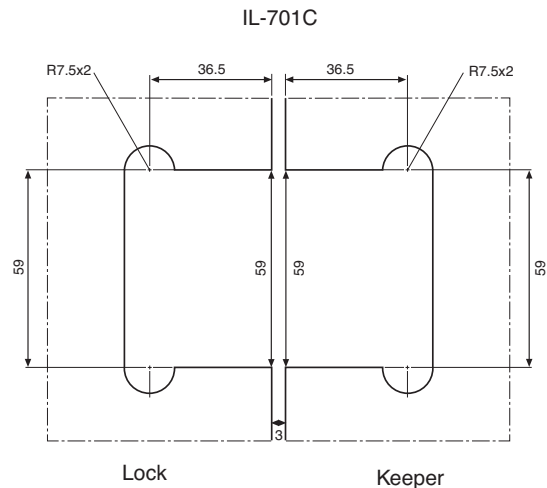

Merchant Price List

FRAMELESS GLASS SHOWER COMPONENTS

Glass Door Indicator Locks for Swing Doors

For Toilet and Bathroom Doors. To suit 8mm and 10mm glass.

Product	Code	Description	Polished Chrome	Satin Chrome
	IL700C	Indicator Lock Door to Wall (Glass Cut Out Required)		
	IL701C	Indicator Lock Door to Sidepanel (Glass Cut Outs Required)		
	IL600C	Indicator Lock Door to Wall (No Glass Cut Out Required)		

GLASS
PREPARATION

Ex Auckland Store. All prices exclude G.S.T.