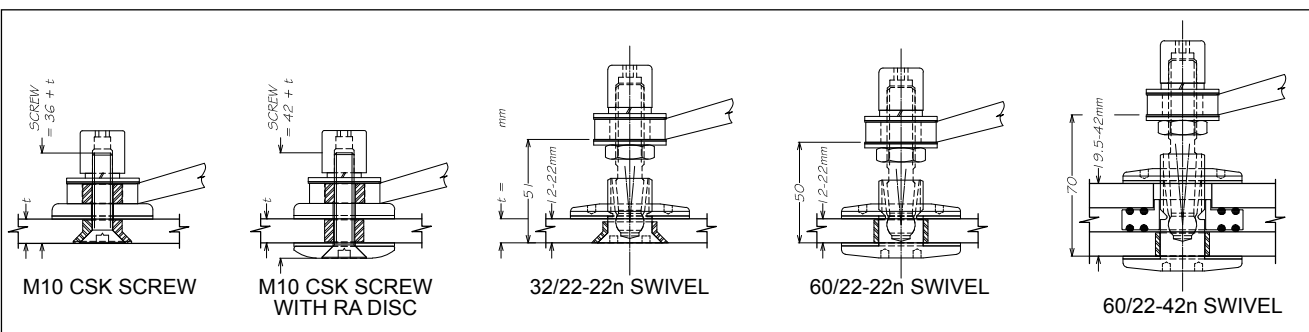

Merchant Price List

AUSTVISION FRAMELESS ASSEMBLIES

Special Spider Series

Code	Description	Price
448/2	Specify Glass Thickness and Fixing Type Specify finish 316SSS or PSS	

Typical Fixing Options

Hole Details for Toughened Glass

Hole Details for Insulated Glass

Ex Auckland Store. All prices exclude G.S.T.