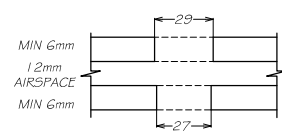

Hole Details for Insulated Glass

Ex Auckland Store. All prices exclude G.S.T.