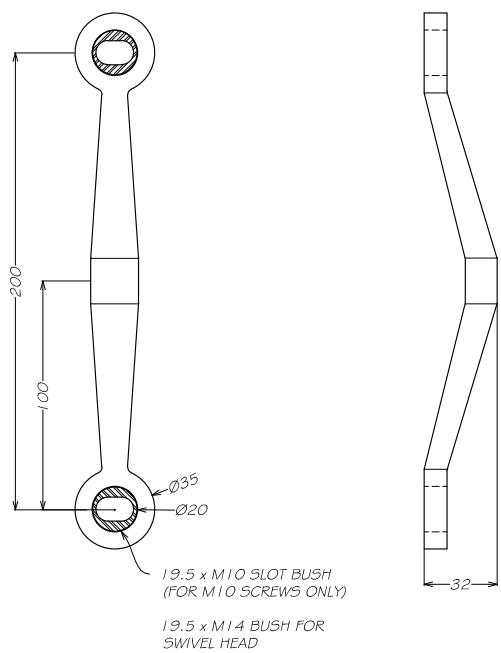

Merchant Price List

AUSTVISION FRAMELESS ASSEMBLIES

Special Spider Series

Code	Description	Price
448/2	Specify Glass Thickness and Fixing Type Specify finish 316SSS or PSS	

Typical Fixing Options

Hole Details for Toughened Glass

Hole Details for Insulated Glass

Ex Auckland Store. All prices exclude G.S.T.