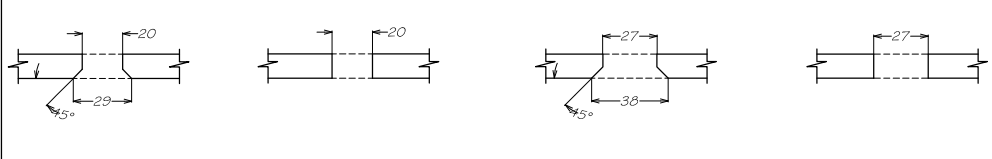

Merchant Price List

AUSTVISION FRAMELESS ASSEMBLIES

Special Spider Series

Code	Description	Price
448/2	Specify Glass Thickness and Fixing Type Specify finish 316SSS or PSS	

Typical Fixing Options

Hole Details for Toughened Glass