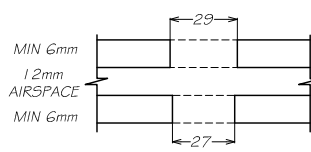

Hole Details for Insulated Glass

Ex Auckland Store. All prices exclude G.S.T.