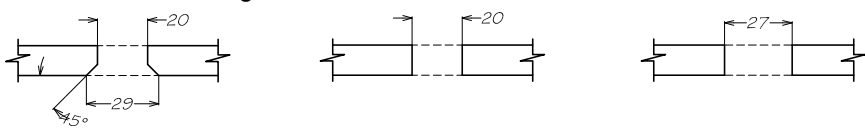

Hole Details for Toughened Glass