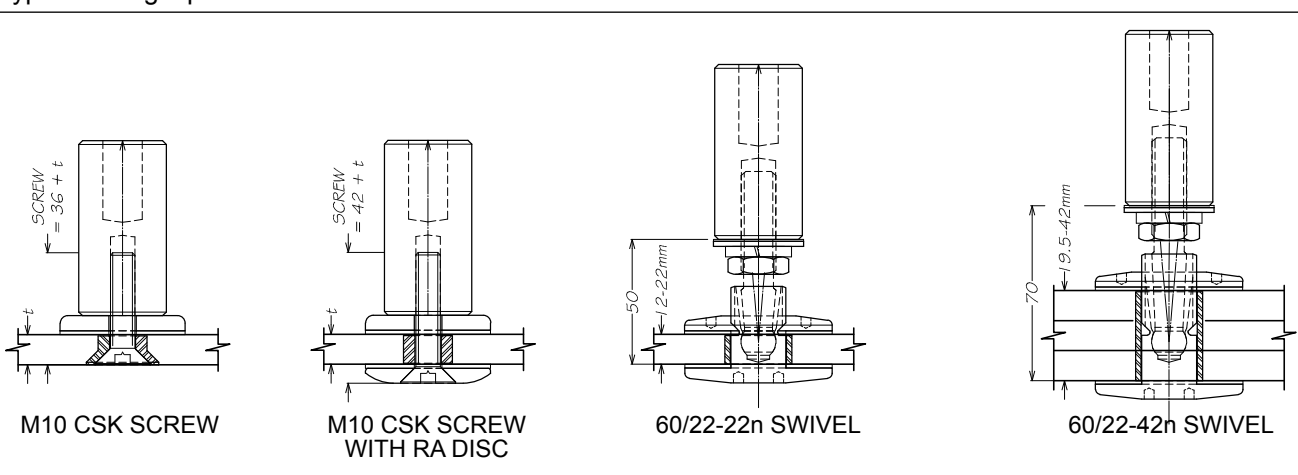

Typical Fixing Options