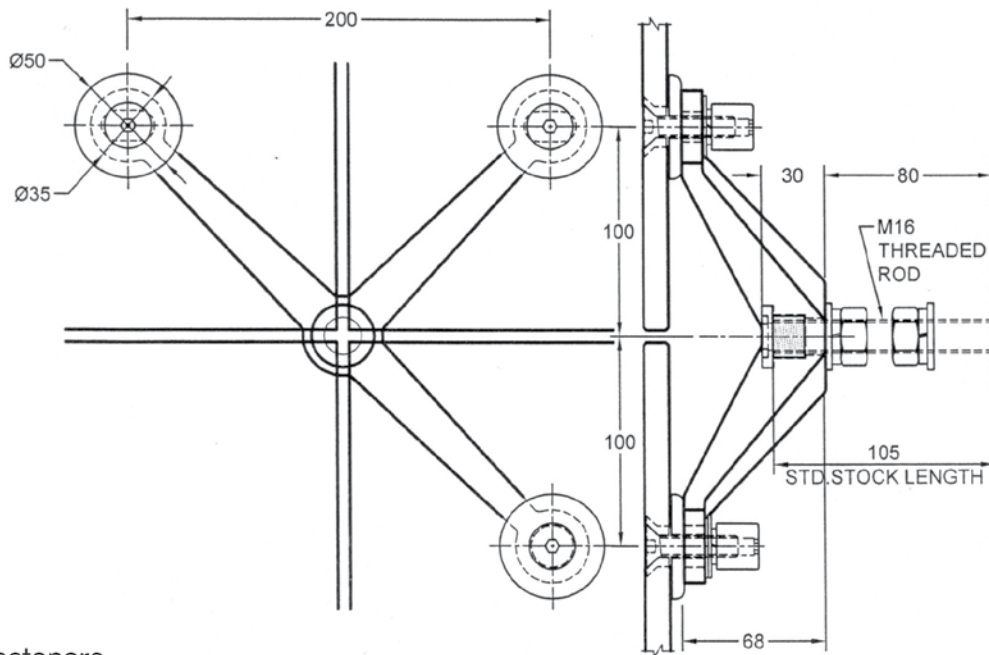

Merchant Price List

AUSTVISION FRAMELESS ASSEMBLIES

Heavy Duty Spider

Code	Description	Price
446/4M/3	Specify Glass Thickness and Fixing Type Specify finish 316SSS or PSS	

PLEASE NOTE: Item not readily stocked. Allow lead time for delivery of parts.

Glass Fasteners
Standard

3 Options

<p>6.8</p>	<p>6.8</p>	<p>52</p>	<p>50</p>
<p>FIXED M10 Csk SCREW</p> <p>45° Ø29</p> <p>Ø20</p>	<p>FIXED M10 Csk SCREW Ra DISC</p> <p>Ø20</p>	<p>SWIVEL 32/22-22n</p> <p>45° Ø38</p> <p>Ø27</p>	<p>SWIVEL 60/22-22n</p> <p>Ø27</p>
Glass Hole Detail	Glass Hole Detail	Glass Hole Detail	Glass Hole Detail