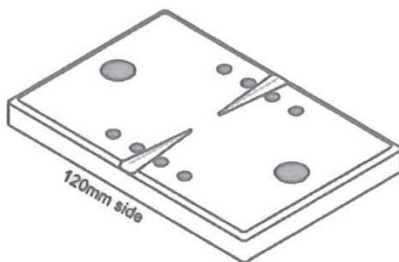

SEMI FRAMELESS ALUMINIUM POSTS

Base Plates for Base Fix Posts

When ordering top mount posts, please state which type base plate is required.

Base Plate Type 1

120mm x 80mm x 12mm - 4 x hole

Base Plate Type 2

110mm x 100mm x 12mm - 4 x hole

Base Plate Type 3
For Steel Beams or Concrete only

120mm x 80mm x 12mm - 2 x hole

Post Profile

Ex Auckland Store. All prices exclude G.S.T.