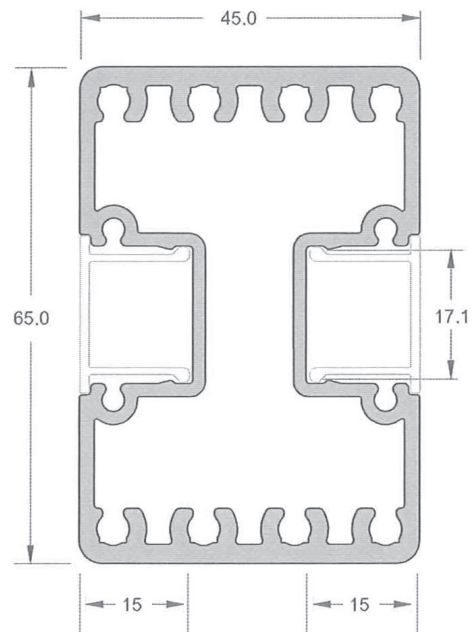

SEMI FRAMELESS ALUMINIUM POSTS

Base Plates for Base Fix Posts

When ordering top mount posts, please state which type base plate is required.

Base Plate Type 1

120mm x 80mm x 12mm - 4 x hole

Base Plate Type 2

110mm x 100mm x 12mm - 4 x hole

Base Plate Type 3
For Steel Beams or Concrete only

120mm x 80mm x 12mm - 2 x hole

Post Profile

Ex Auckland Store. All prices exclude G.S.T.