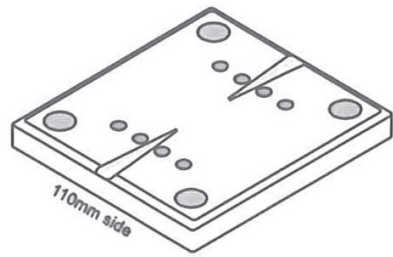

SEMI FRAMELESS ALUMINIUM POSTS

Base Plates for Base Fix Posts

When ordering top mount posts, please state which type base plate is required.

Base Plate Type 1

120mm x 80mm x 12mm - 4 x hole

Base Plate Type 2

110mm x 100mm x 12mm - 4 x hole

Base Plate Type 3
For Steel Beams or Concrete only

120mm x 80mm x 12mm - 2 x hole

Post Profile

Ex Auckland Store. All prices exclude G.S.T.