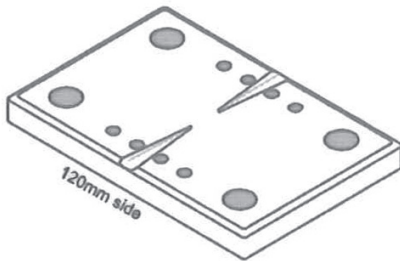

SEMI FRAMELESS ALUMINIUM POSTS

Base Plates for Base Fix Posts

When ordering top mount posts, please state which type base plate is required.

Base Plate Type 1

120mm x 80mm x 12mm - 4 x hole

Base Plate Type 2

110mm x 100mm x 12mm - 4 x hole

Base Plate Type 3
For Steel Beams or Concrete only

120mm x 80mm x 12mm - 2 x hole

Post Profile

Ex Auckland Store. All prices exclude G.S.T.