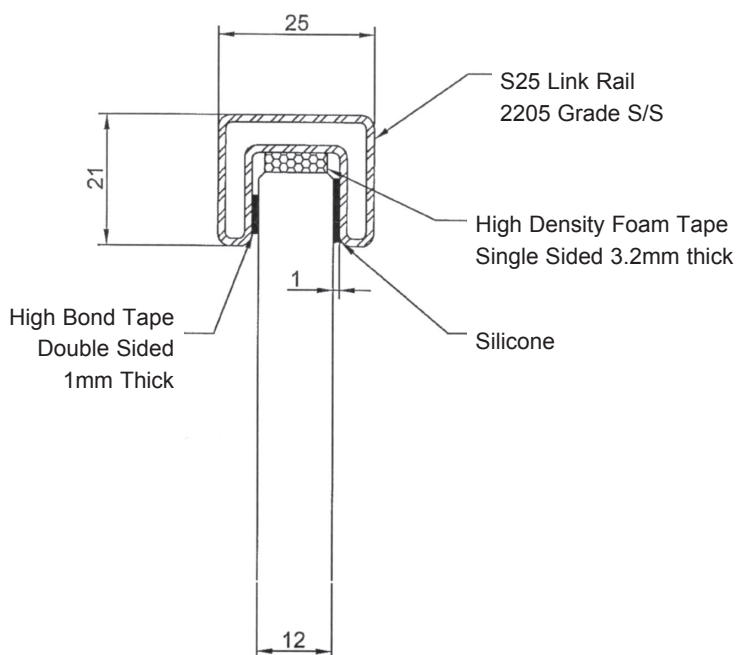

FRAMELESS BALUSTRADE SYSTEMS

Link Rail S25 Rail to Glass Fixing Detail

10mm Toughened Glass Fixing Detail

12mm Toughened Glass Fixing Detail

Ex Auckland Store. All prices exclude G.S.T.