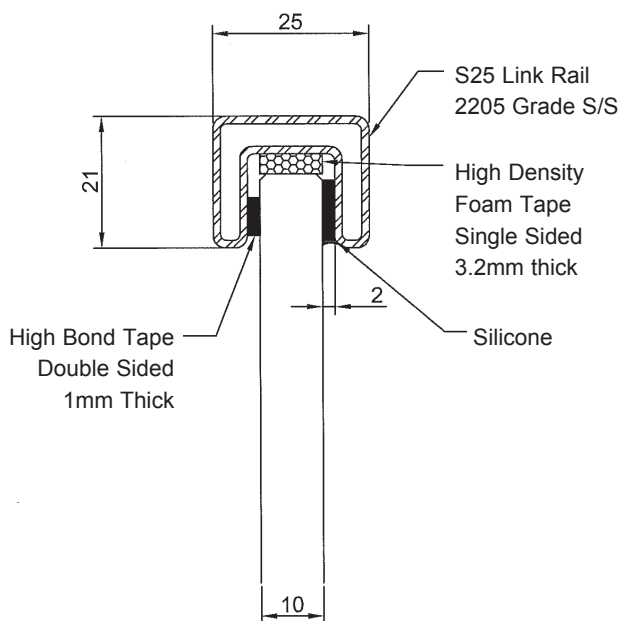

FRAMELESS BALUSTRADE SYSTEMS

Link Rail S25 Rail to Glass Fixing Detail

10mm Toughened Glass Fixing Detail

12mm Toughened Glass Fixing Detail

Ex Auckland Store. All prices exclude G.S.T.