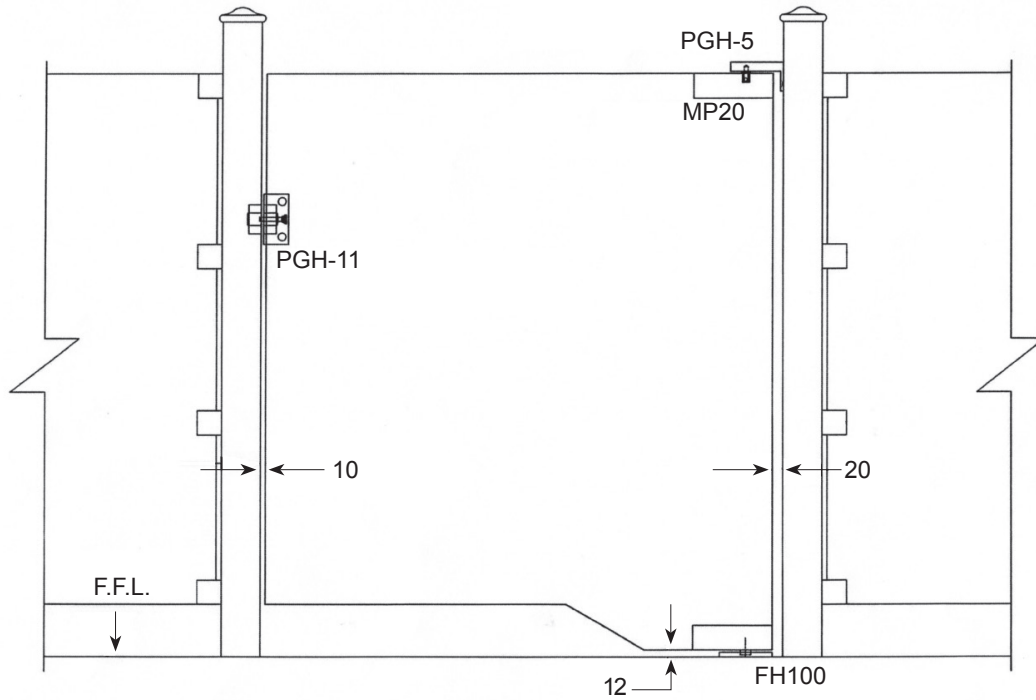

FRAMELESS BALUSTRADE SYSTEMS

Post to Post Gate

Glass to Glass Gate 90°

Ex Auckland Store. All prices exclude G.S.T.