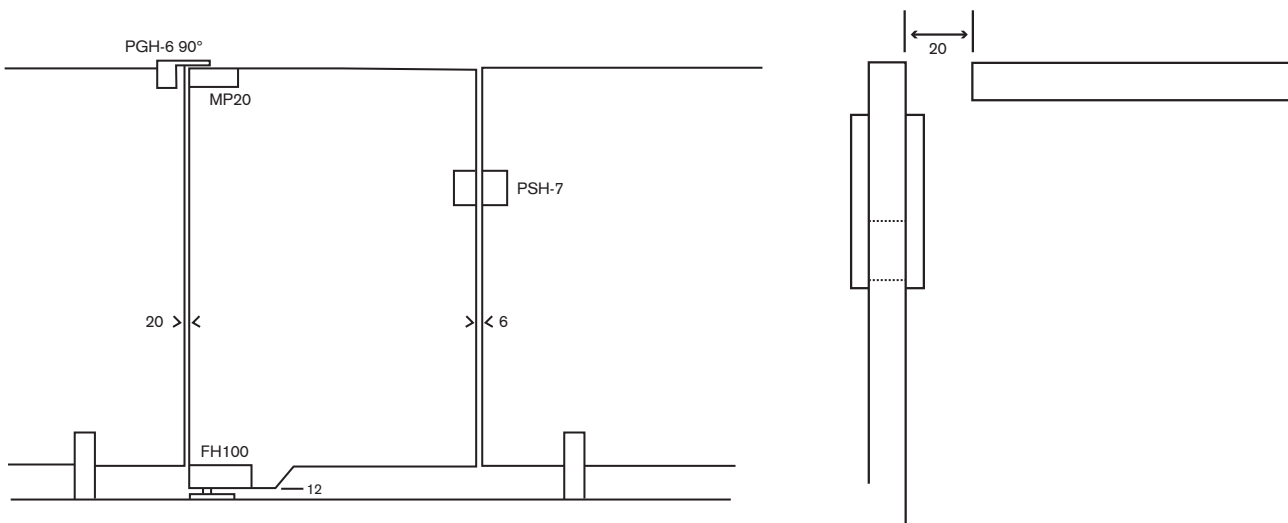

FRAMELESS BALUSTRADE SYSTEMS

Post to Post Gate

Glass to Glass Gate 90°

Ex Auckland Store. All prices exclude G.S.T.