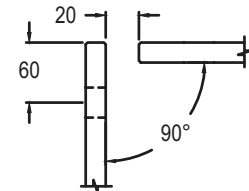

FRAMELESS BALUSTRADE SYSTEMS

Ozone Pool Hardware Glass Cut Out Details

Ozone FH100 NHO

MP20 Top Patch

PGH - 2 Top pivot arm 180°

PGH - 6 Top pivot arm 90°

Plan View

PGH - 7 Glass to glass 180° latch
 PGH - 11 Glass Gate in inline post

PGH - 8 Glass to glass 90° latch

Ex Auckland Store. All prices exclude G.S.T.