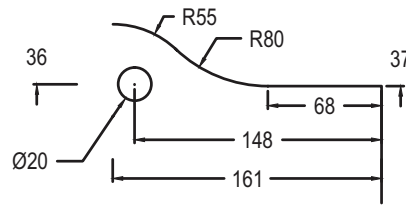

FRAMELESS BALUSTRADE SYSTEMS

Ozone Pool Hardware Glass Cut Out Details

Ozone FH100 NHO

MP20 Top Patch

PGH - 2 Top pivot arm 180°

PGH - 6 Top pivot arm 90°

Plan View

PGH - 7 Glass to glass 180° latch
 PGH - 11 Glass Gate in inline post

PGH - 8 Glass to glass 90° latch

Ex Auckland Store. All prices exclude G.S.T.