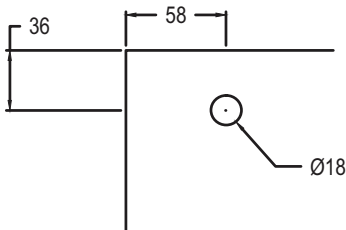

FRAMELESS BALUSTRADE SYSTEMS

Ozone Pool Hardware Glass Cut Out Details

Ozone FH100 NHO

MP20 Top Patch

PGH - 2 Top pivot arm 180°

PGH - 6 Top pivot arm 90°

Plan View

PGH - 7 Glass to glass 180° latch
 PGH - 11 Glass Gate in inline post

PGH - 8 Glass to glass 90° latch

Ex Auckland Store. All prices exclude G.S.T.