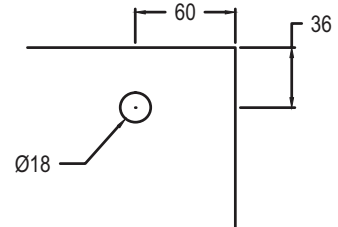

FRAMELESS BALUSTRADE SYSTEMS

Ozone Pool Hardware Glass Cut Out Details

Ozone FH100 NHO

MP20 Top Patch

PGH - 2 Top pivot arm 180°

PGH - 6 Top pivot arm 90°

Plan View

PGH - 7 Glass to glass 180° latch
 PGH - 11 Glass Gate in inline post

PGH - 8 Glass to glass 90° latch

Ex Auckland Store. All prices exclude G.S.T.