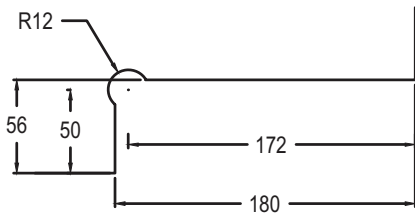

FRAMELESS BALUSTRADE SYSTEMS

Ozone Pool Hardware Glass Cut Out Details

Ozone FH100 NHO

MP20 Top Patch

PGH - 2 Top pivot arm 180°

PGH - 6 Top pivot arm 90°

Plan View

PGH - 7 Glass to glass 180° latch
 PGH - 11 Glass Gate in inline post

PGH - 8 Glass to glass 90° latch

Ex Auckland Store. All prices exclude G.S.T.