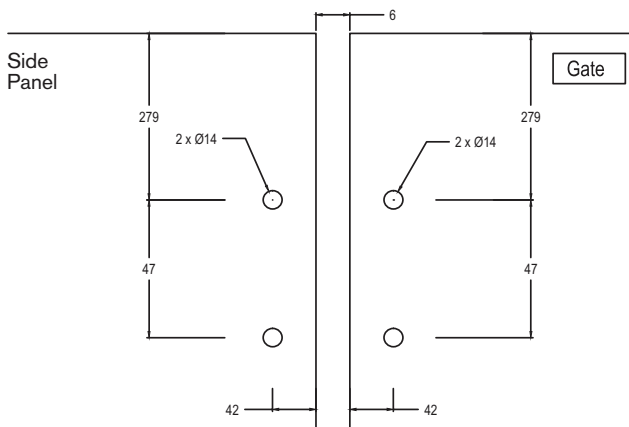

FRAMELESS BALUSTRADE SYSTEMS

Ozone Pool Hardware Glass Cut Out Details

Ozone FH100 NHO

MP20 Top Patch

PGH - 2 Top pivot arm 180°

PGH - 6 Top pivot arm 90°

Plan View

PGH - 7 Glass to glass 180° latch
 PGH - 11 Glass Gate in inline post

PGH - 8 Glass to glass 90° latch

Ex Auckland Store. All prices exclude G.S.T.