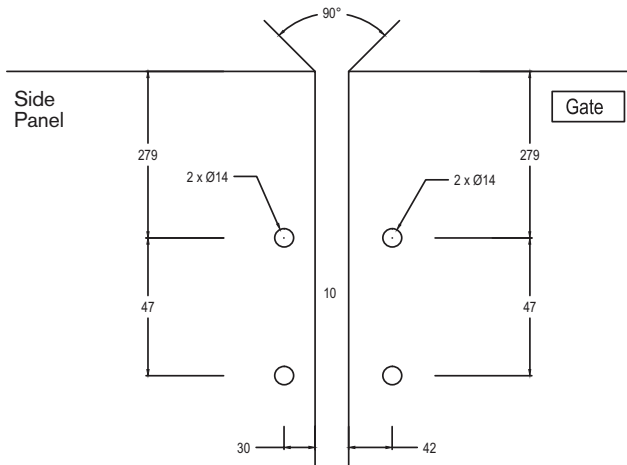

FRAMELESS BALUSTRADE SYSTEMS

Ozone Pool Hardware Glass Cut Out Details

Ozone FH100 NHO

MP20 Top Patch

PGH - 2 Top pivot arm 180°

PGH - 6 Top pivot arm 90°

Plan View

PGH - 7 Glass to glass 180° latch
 PGH - 11 Glass Gate in inline post

PGH - 8 Glass to glass 90° latch

Ex Auckland Store. All prices exclude G.S.T.