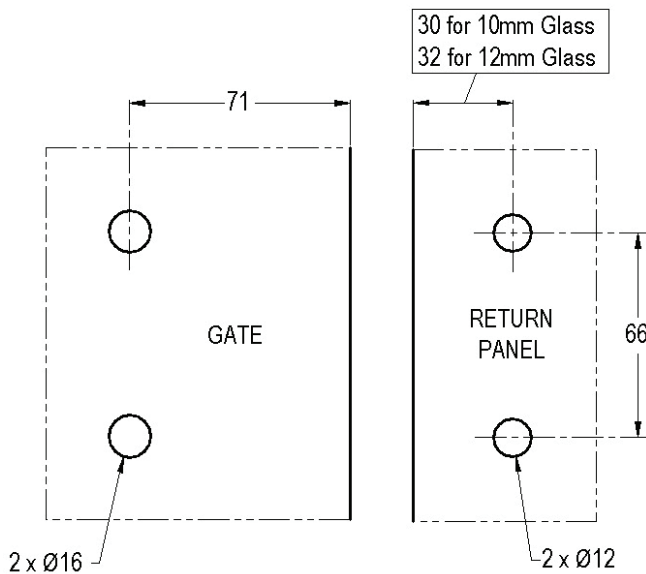

FRAMELESS BALUSTRADE SYSTEMS

Pool Gate Latch Glass Preparation

PGL PGL-P

PGL-PF/ PGL-PR

PGL90

PGA-2

Ex Auckland Store. All prices exclude G.S.T.