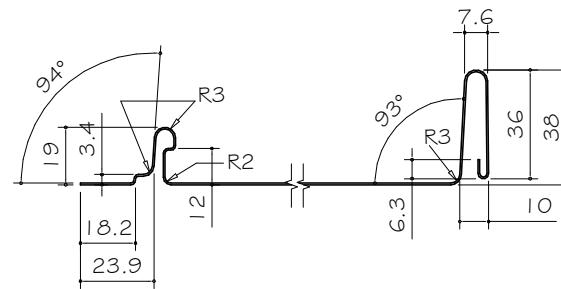

EUROSTYLE SNAPLOCK

PROFILE SUMMARY - SNAPLOCK

Detail Number: RI-ESL-000C

Date drawn: 02/02/2018

Scale: 1 : 5@ A4

VARIABLE PAN WIDTH 135-635mm
STANDARD WIDTH APPROX 455mm

Scale 1:2.5

SNAPLOCK

COIL SIZE	610mm	525mm	390mm	380mm	340mm
PAN WIDTH	515mm	430mm	295mm	285mm	245mm

NOTES:

1. PANEL WIDTHS ARE GENERALLY DETERMINED BY COIL SIZE AVAILABILITY.
2. PANEL WIDTHS IN EXCESS OF STANDARD WIDTHS HAVE LOWER WIND LOADING LIMITATIONS.
3. ALL DIMENSIONS SHOWN ON DRAWINGS ARE NOMINAL +/- 5mm