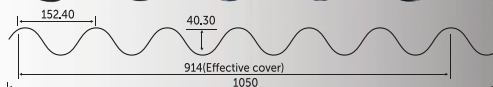

Roofing
Industries
roof.co.nz